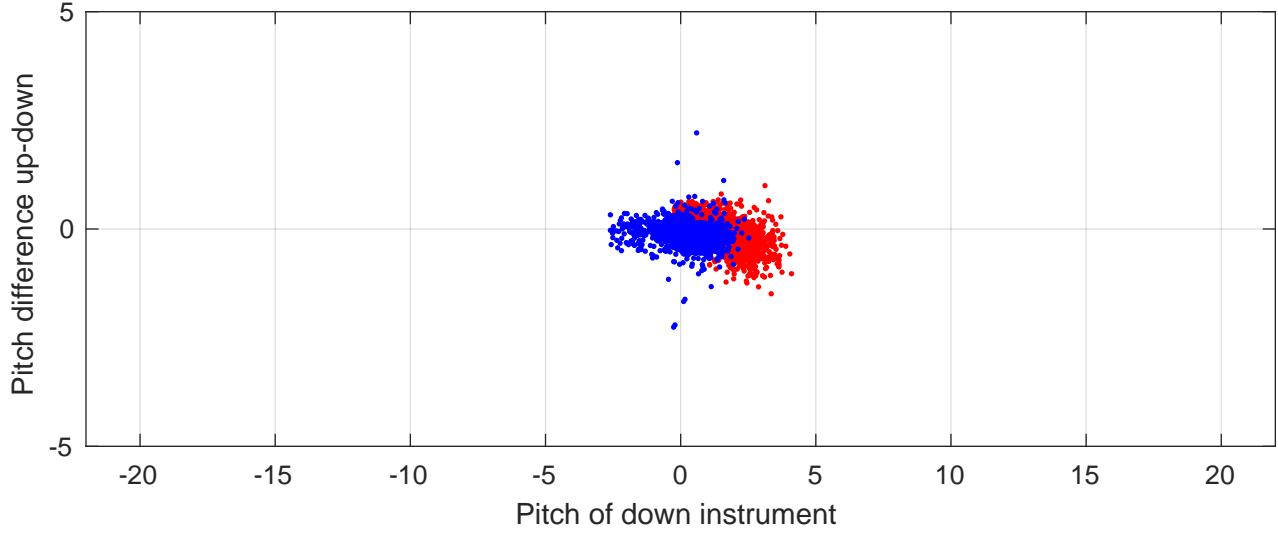

# P2E station #4901 (V7) Figure 6

Heading offset : -99.3263 (r/b: down/upcast)

Pitch offset : -1.3924

Roll offset : -4.7012