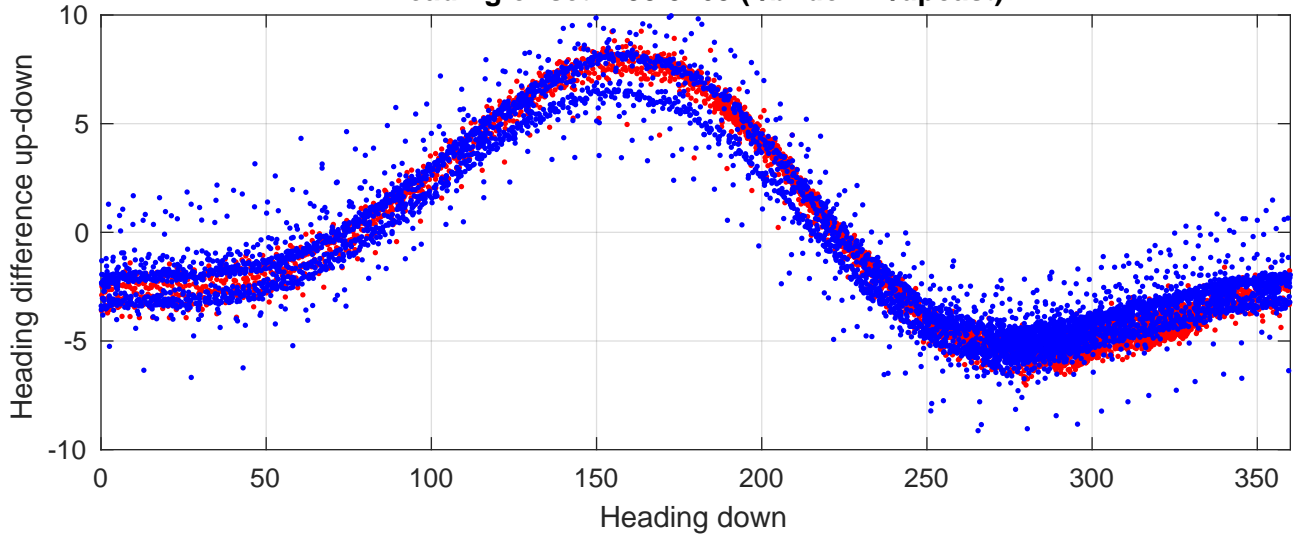

# P2E station #4901 (V7) Figure 6

Heading offset : -99.3263 (r/b: down/upcast)

Pitch offset : -1.3924

Roll offset : -4.7012