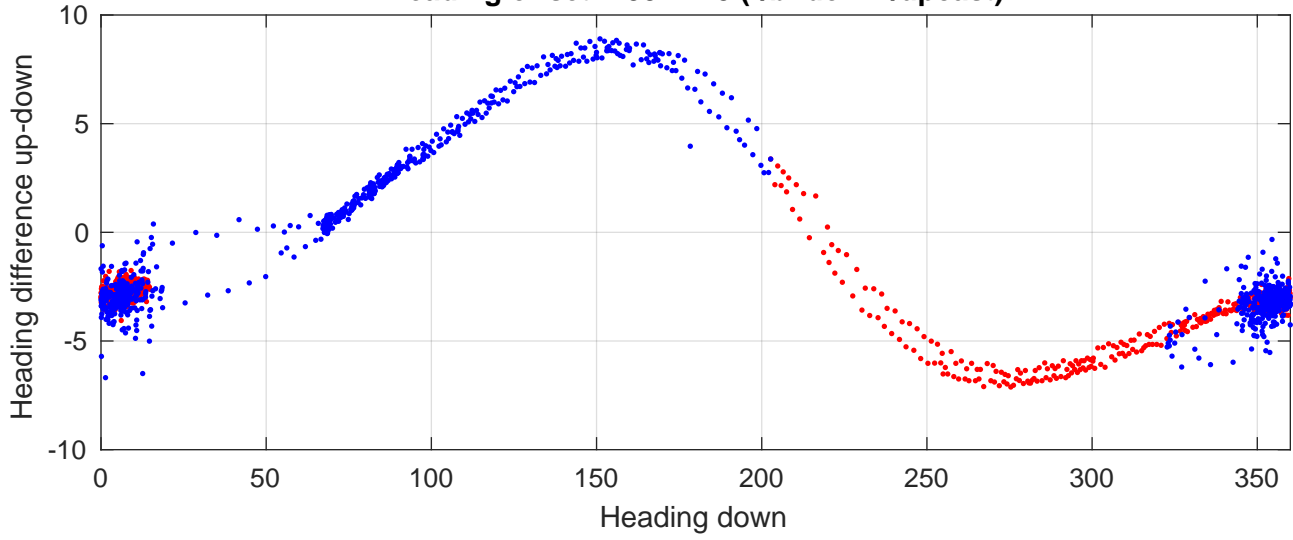

P2E station #5001 (V7) Figure 6

Heading offset : -99.1775 (r/b: down/upcast)

Pitch offset : -3.5132

Roll offset : -4.64