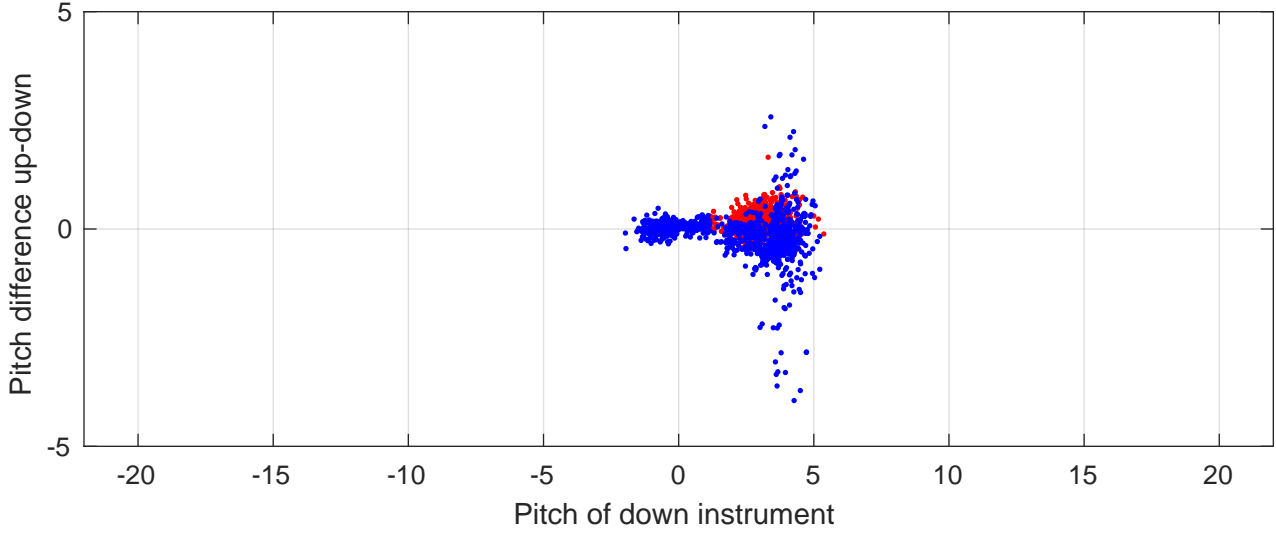

P2E station #5001 (V7) Figure 6

Heading offset : -99.1775 (r/b: down/upcast)

Pitch offset : -3.5132

Roll offset : -4.64