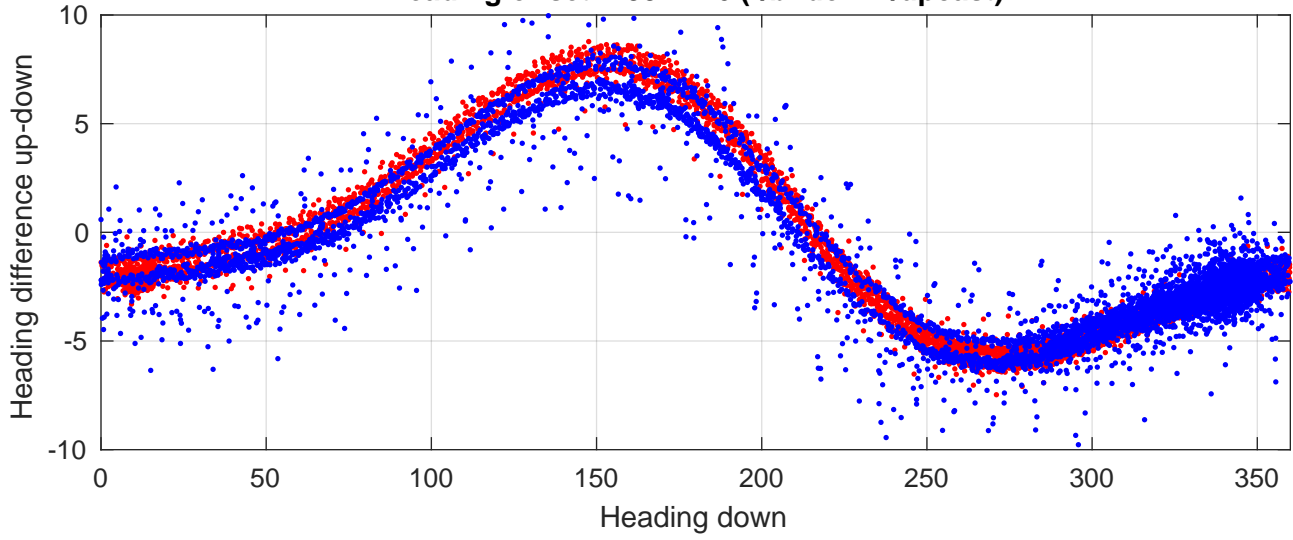

# P2E station #5002 (V7) Figure 6

Heading offset : -99.2126 (r/b: down/upcast)

Pitch offset : -2.9361

Roll offset : -3.9037