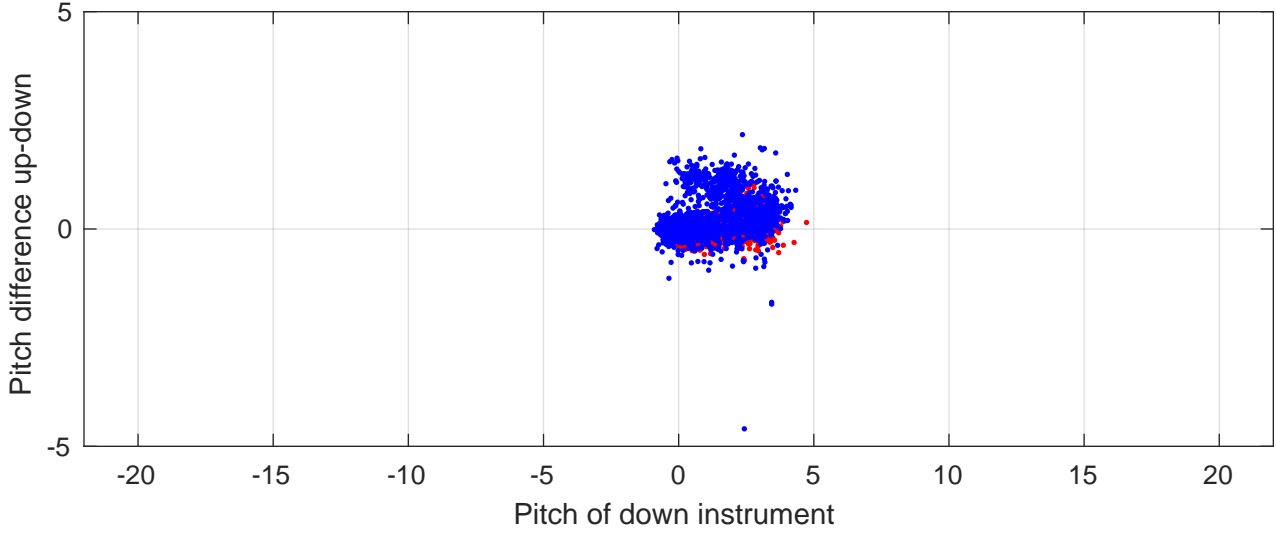

# P2E station #5002 (V7) Figure 6

Heading offset : -99.2126 (r/b: down/upcast)

Pitch offset : -2.9361

Roll offset : -3.9037