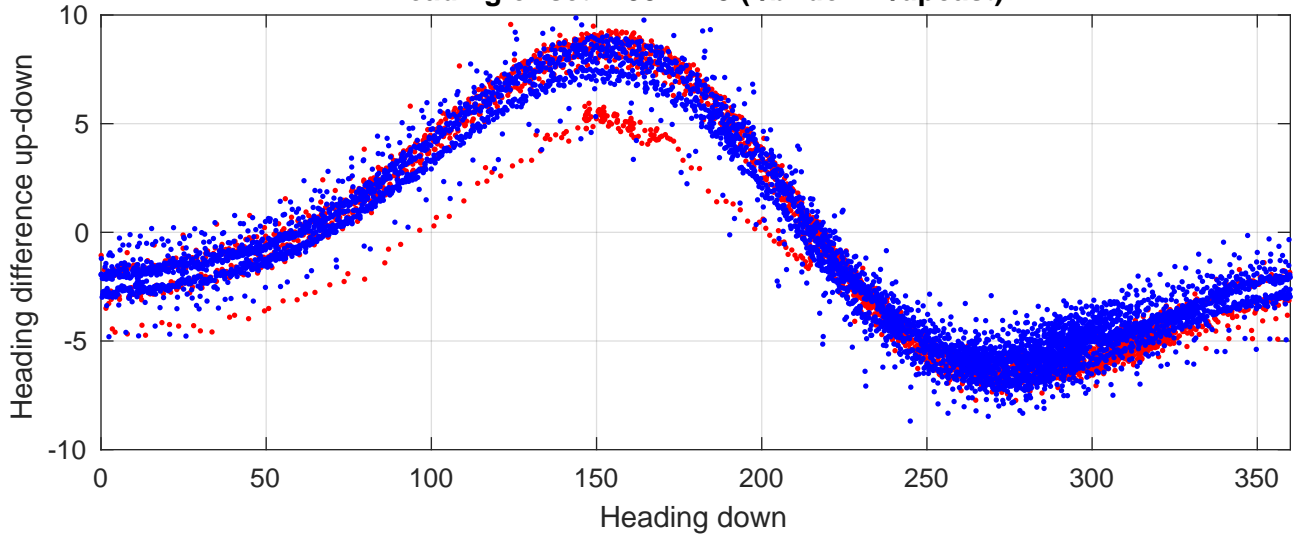

P2E station #5101 (V7) Figure 6

Heading offset : -99.4443 (r/b: down/upcast)

Pitch offset : -3.182

Roll offset : -4.2752