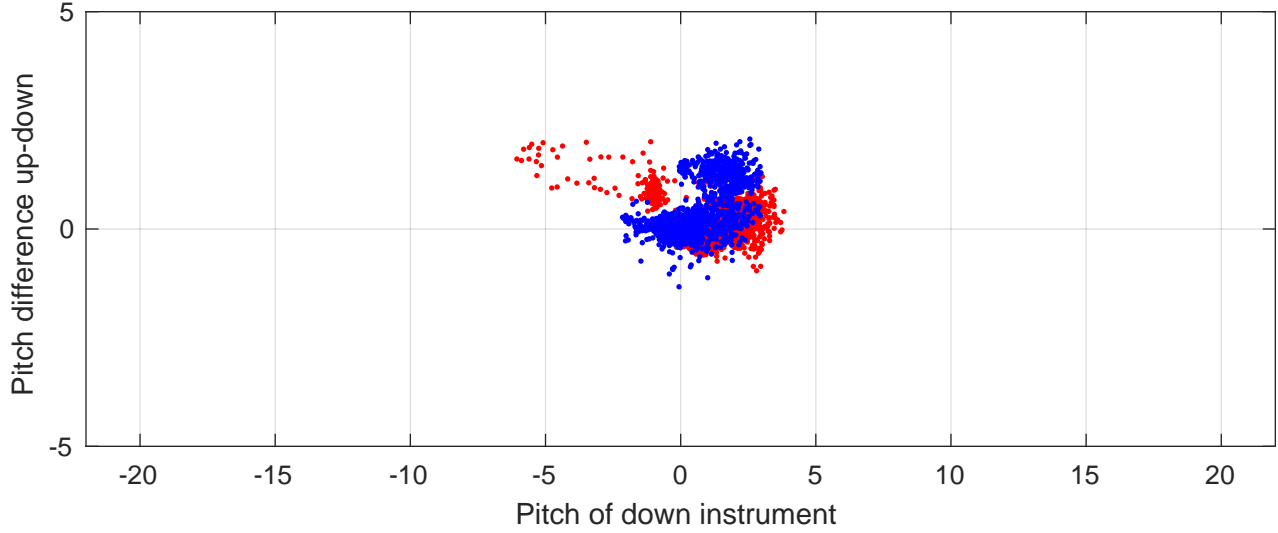

P2E station #5101 (V7) Figure 6

Heading offset : -99.4443 (r/b: down/upcast)

Pitch offset : -3.182

Roll offset : -4.2752