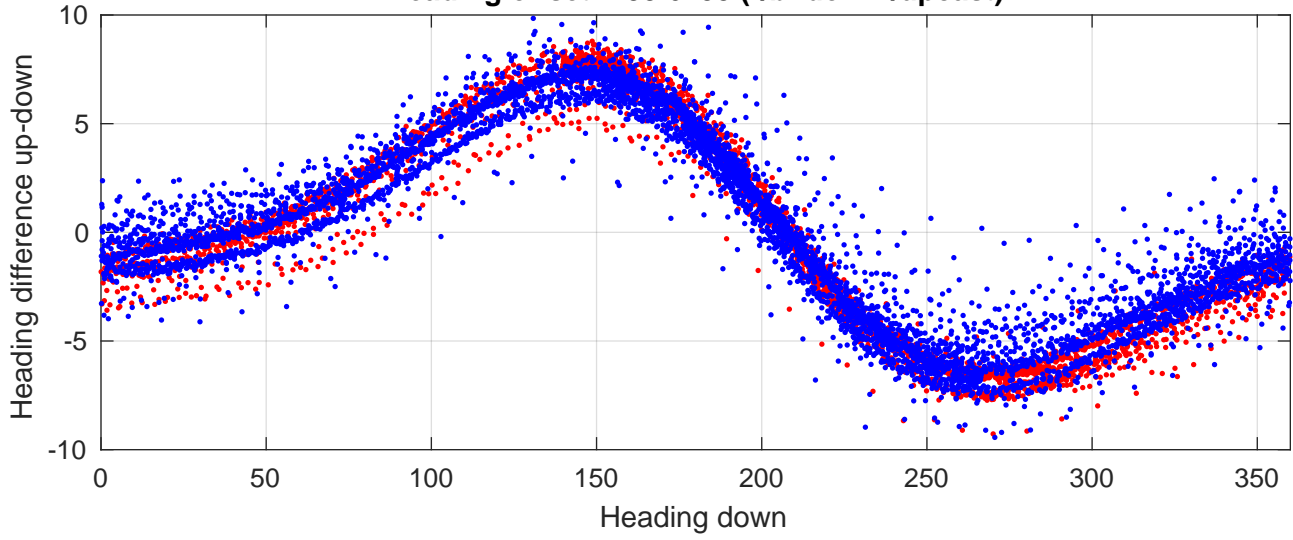

# P2E station #5201 (V7) Figure 6

Heading offset : -99.6255 (r/b: down/upcast)

Pitch offset : -3.6193

Roll offset : -2.9041