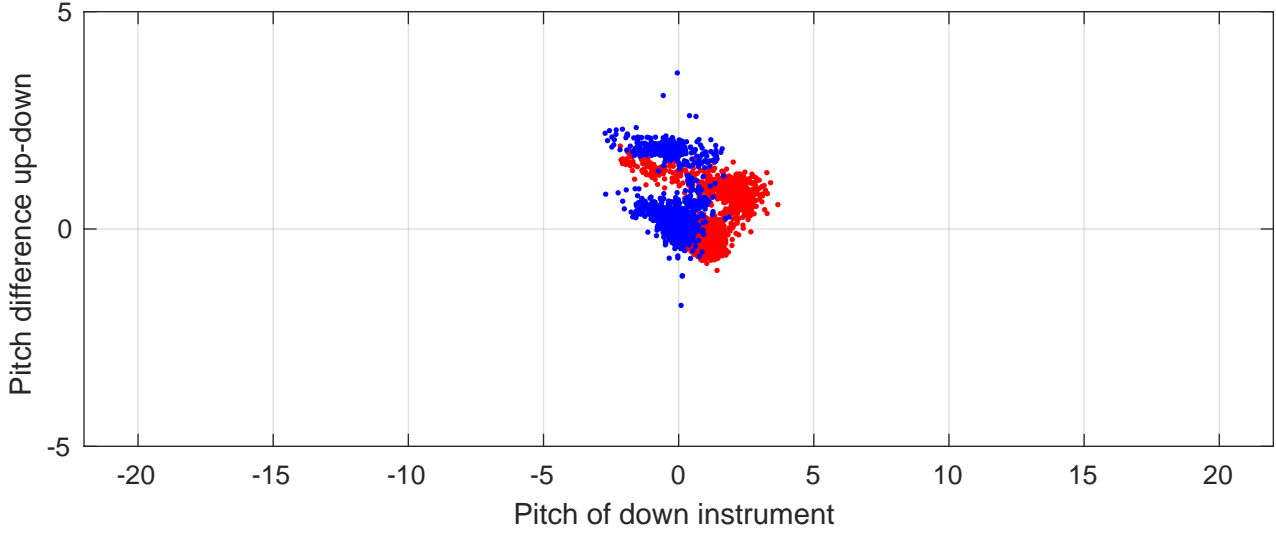

# P2E station #5201 (V7) Figure 6

Heading offset : -99.6255 (r/b: down/upcast)

Pitch offset : -3.6193

Roll offset : -2.9041