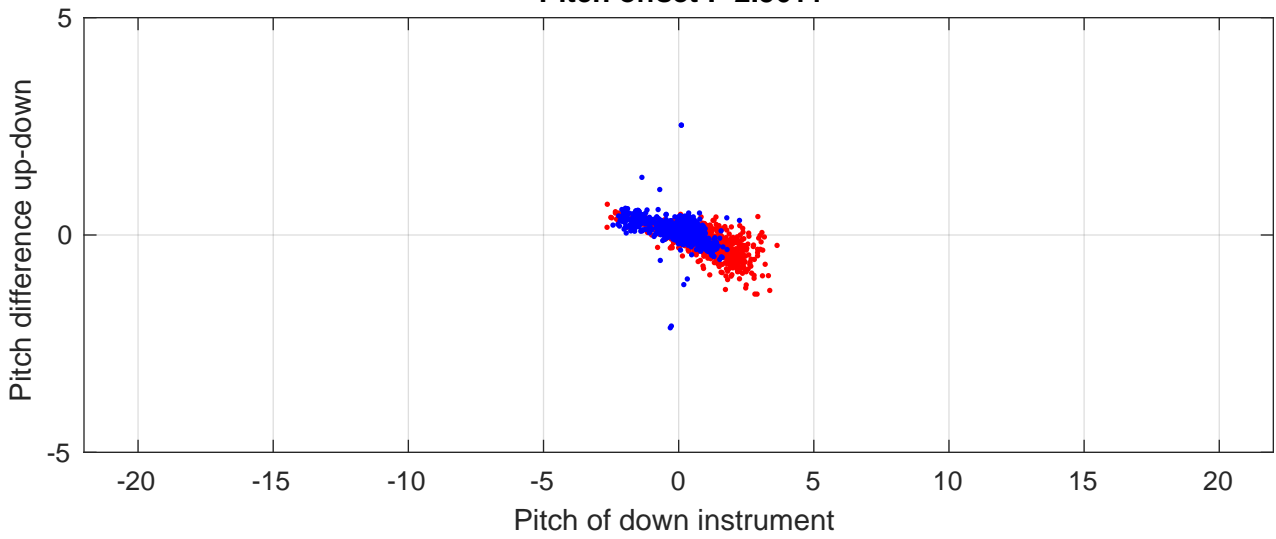

P2E station #5301 (V7) Figure 6

Heading offset : -99.4596 (r/b: down/upcast)

Pitch offset : -2.5611

Roll offset : -2.9826