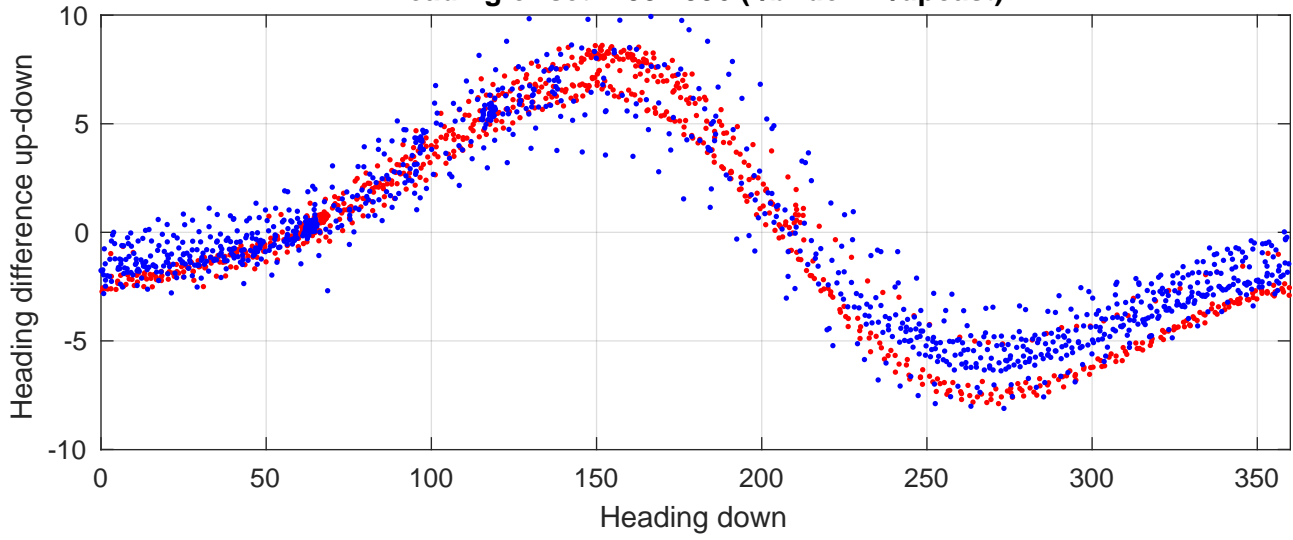

P2E station #5301 (V7) Figure 6

Heading offset : -99.4596 (r/b: down/upcast)

Pitch offset : -2.5611

Roll offset : -2.9826