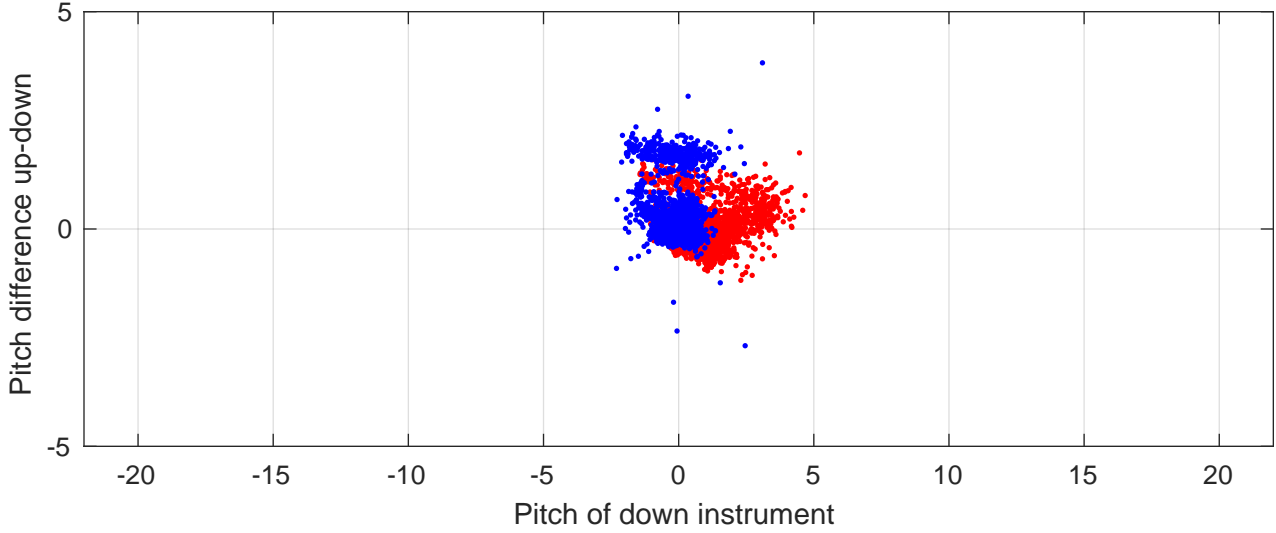

# P2E station #5302 (V7) Figure 6

Heading offset : -99.6031 (r/b: down/upcast)

Pitch offset : -3.4275

Roll offset : -3.0577