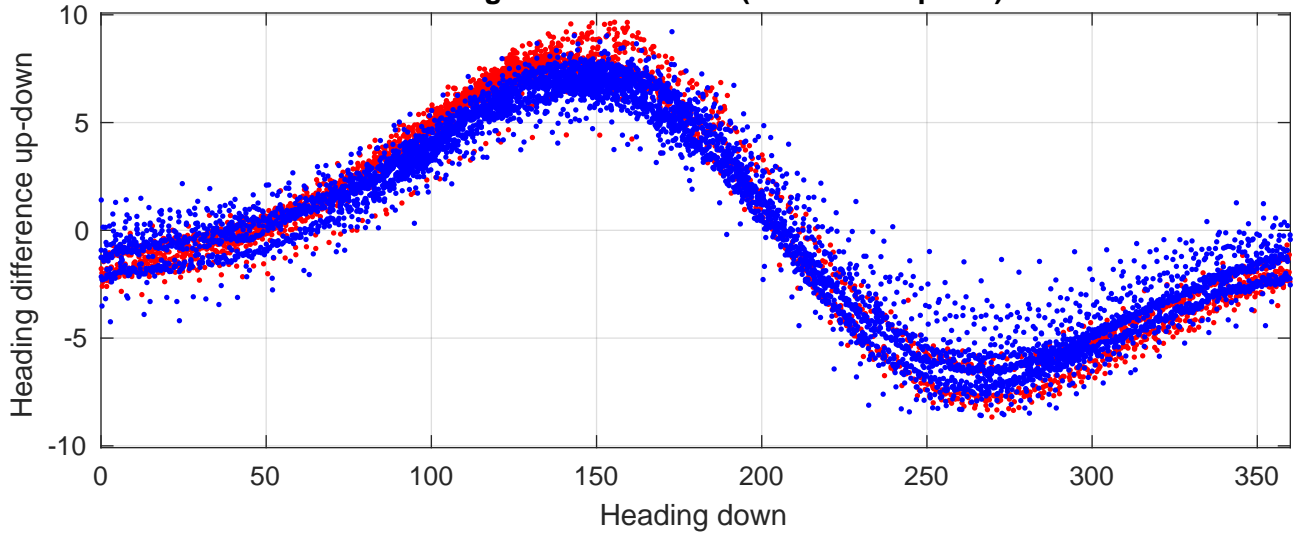

# P2E station #5302 (V7) Figure 6

Heading offset : -99.6031 (r/b: down/upcast)

Pitch offset : -3.4275

Roll offset : -3.0577