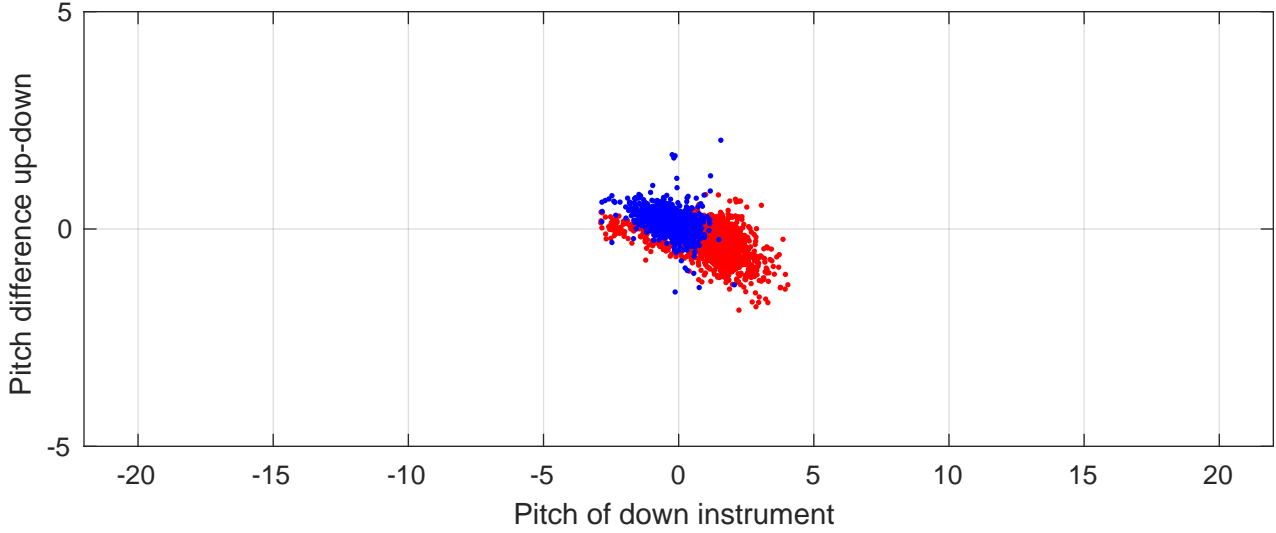

P2E station #5401 (V7) Figure 6

Heading offset : -99.4467 (r/b: down/upcast)

Pitch offset : -2.0987

Roll offset : -2.865