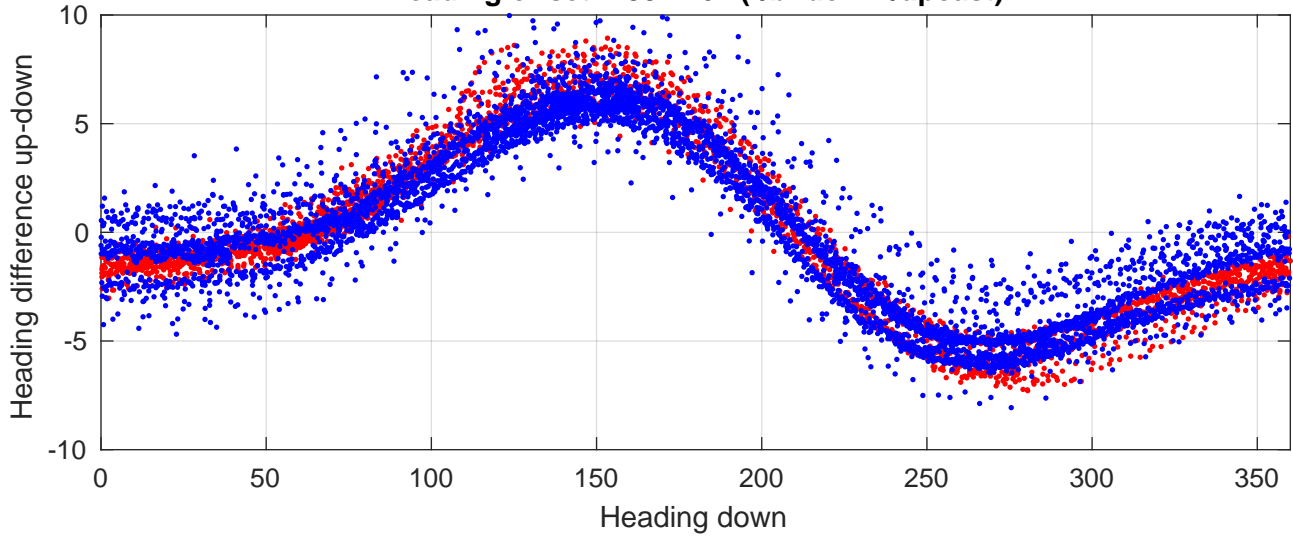

P2E station #5401 (V7) Figure 6

Heading offset : -99.4467 (r/b: down/upcast)

Pitch offset : -2.0987

Roll offset : -2.865