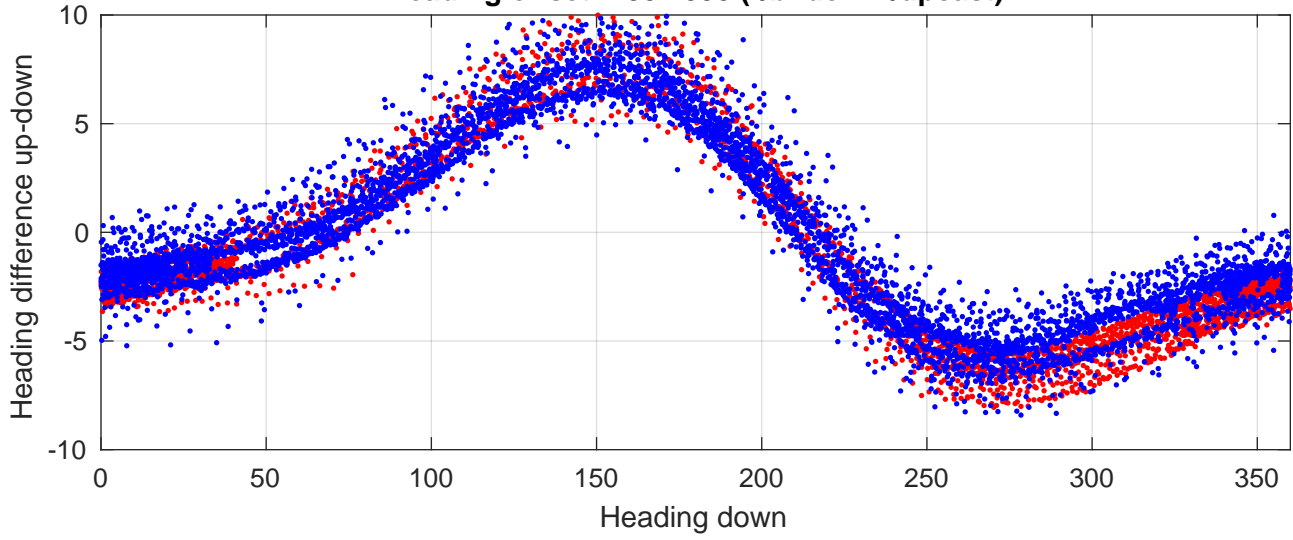

# P2E station #5501 (V7) Figure 6

Heading offset : -99.2393 (r/b: down/upcast)

Pitch offset : -2.1481

Roll offset : -2.8958