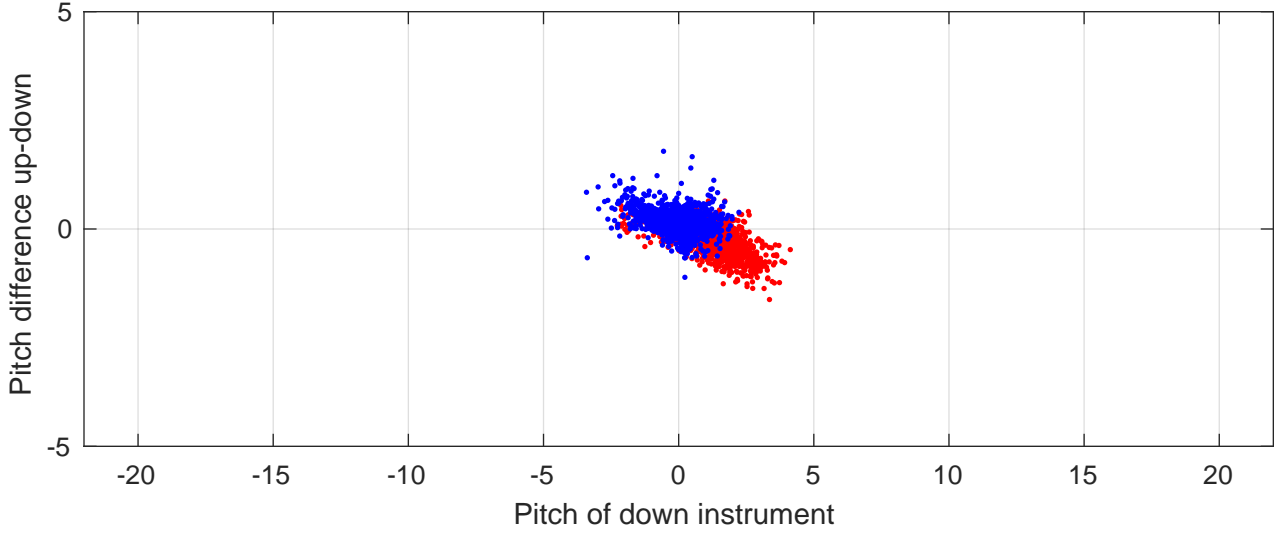

# P2E station #5501 (V7) Figure 6

Heading offset : -99.2393 (r/b: down/upcast)

Pitch offset : -2.1481

Roll offset : -2.8958