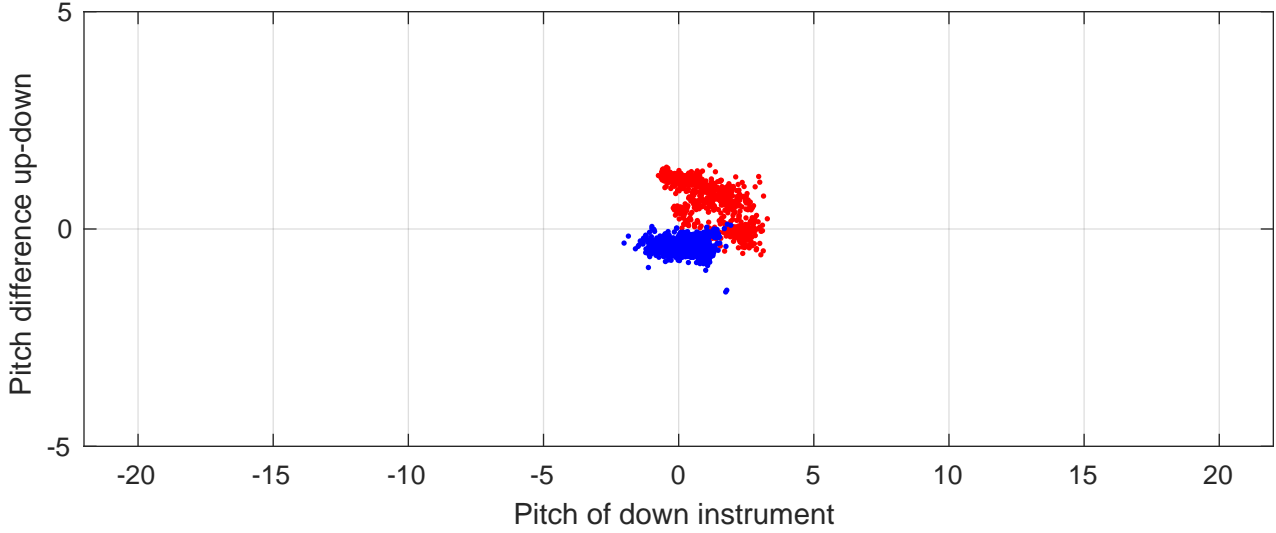

P2E station #5601 (V7) Figure 6

Heading offset : -98.4828 (r/b: down/upcast)

Pitch offset : -3.8285

Roll offset : -2.6977