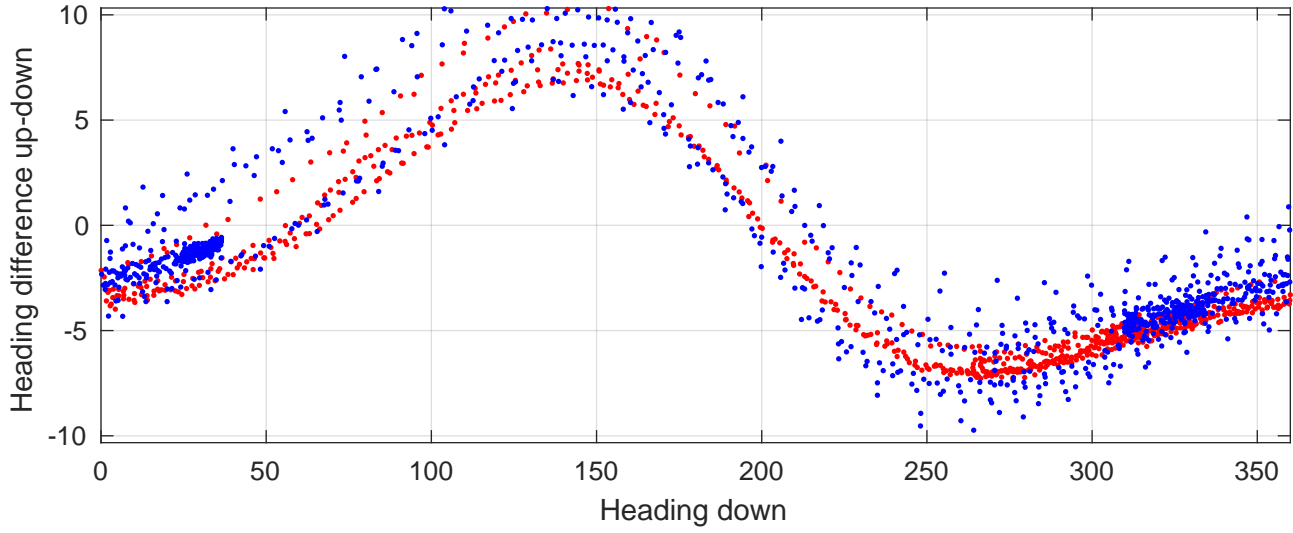

P2E station #5601 (V7) Figure 6

Heading offset : -98.4828 (r/b: down/upcast)

Pitch offset : -3.8285

Roll offset : -2.6977