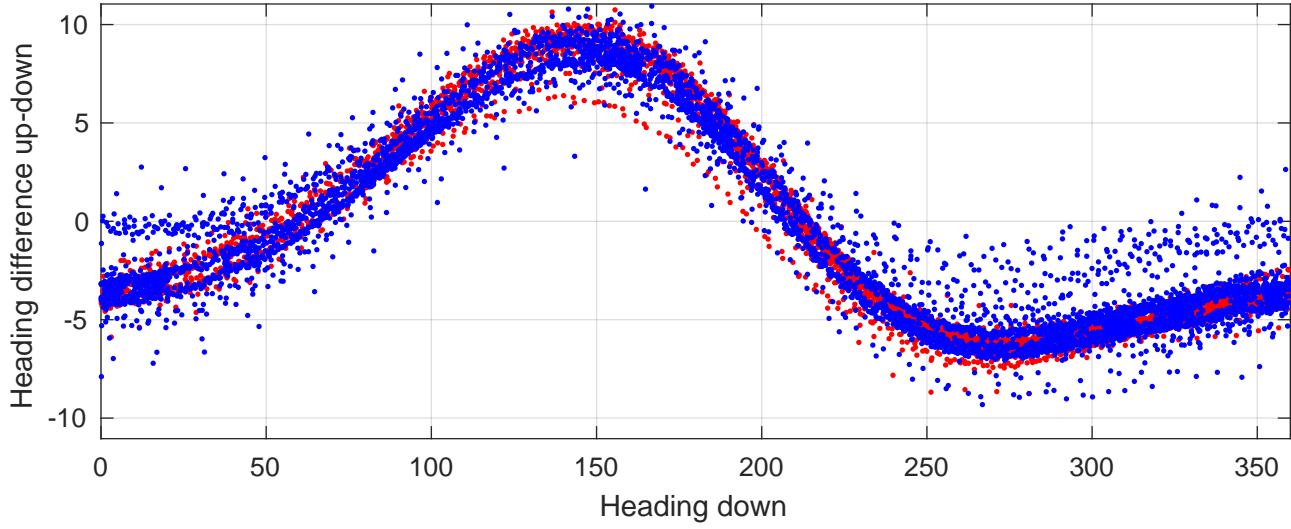

# P2E station #5602 (V7) Figure 6

Heading offset : -98.9234 (r/b: down/upcast)

Pitch offset : -3.2238

Roll offset : -4.1412