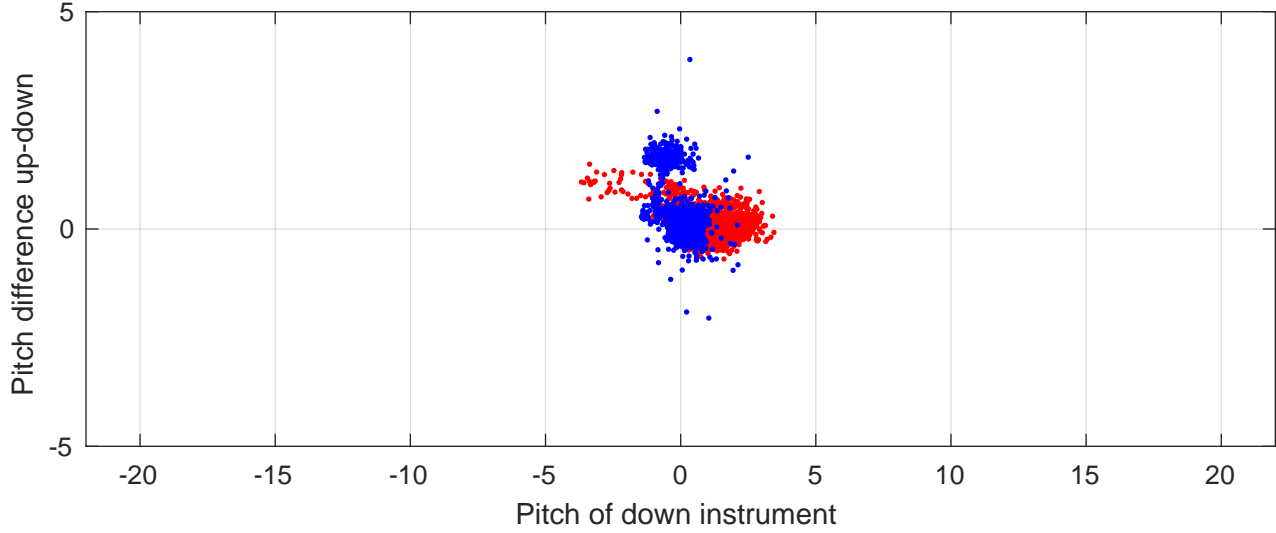

# P2E station #5602 (V7) Figure 6

Heading offset : -98.9234 (r/b: down/upcast)

Pitch offset : -3.2238

Roll offset : -4.1412