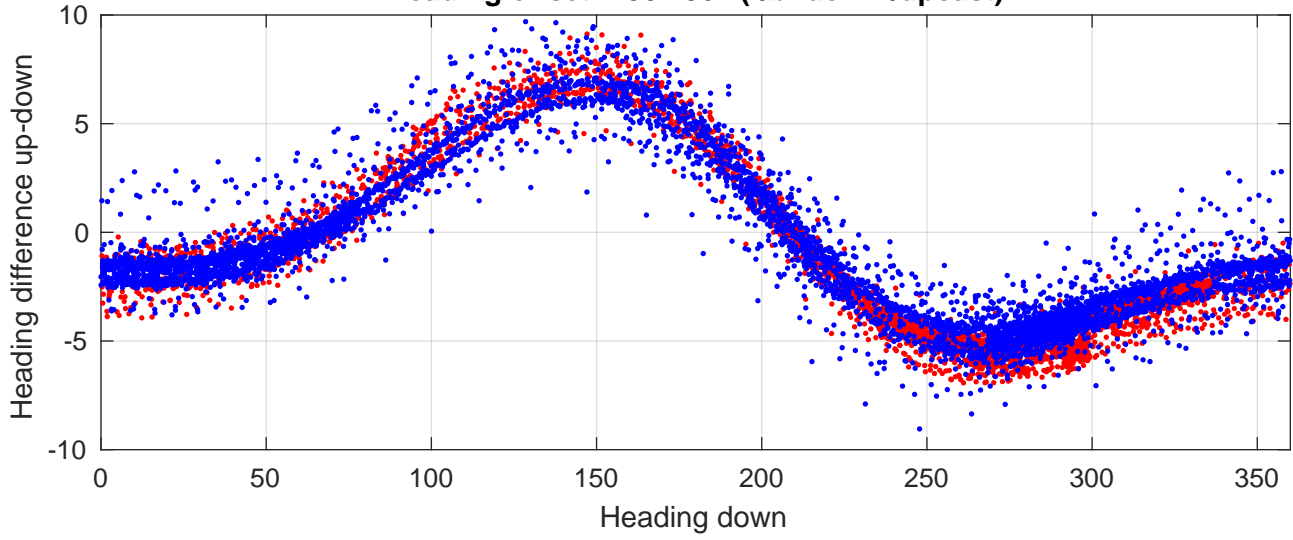

P2E station #5701 (V7) Figure 6

Heading offset : -98.7861 (r/b: down/upcast)

Pitch offset : -1.9684

Roll offset : -2.6801