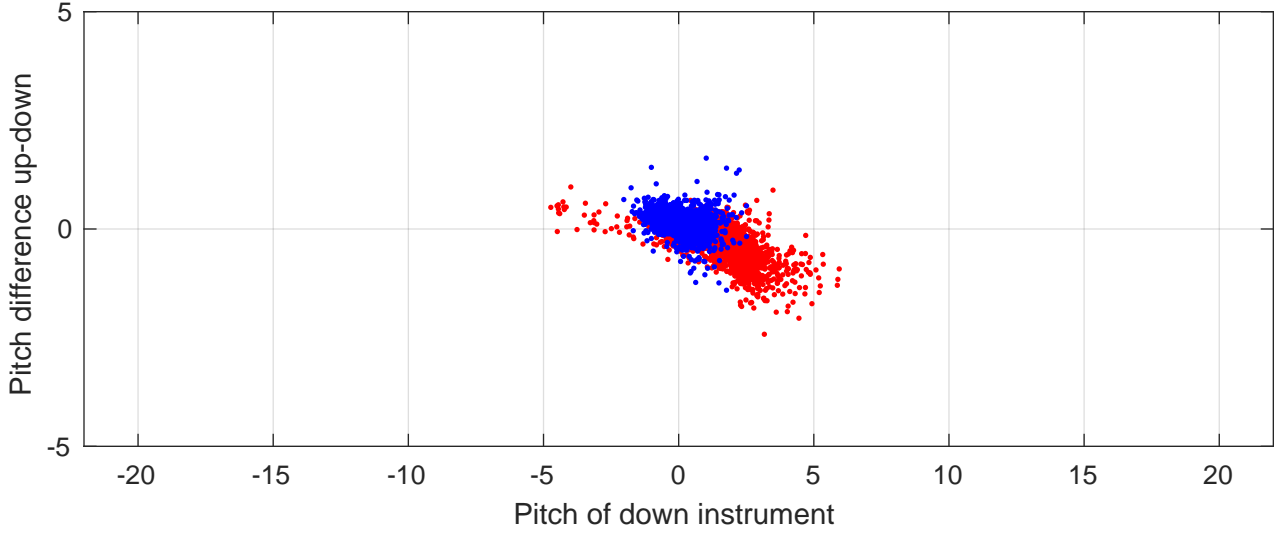

P2E station #5701 (V7) Figure 6

Heading offset : -98.7861 (r/b: down/upcast)

Pitch offset : -1.9684

Roll offset : -2.6801