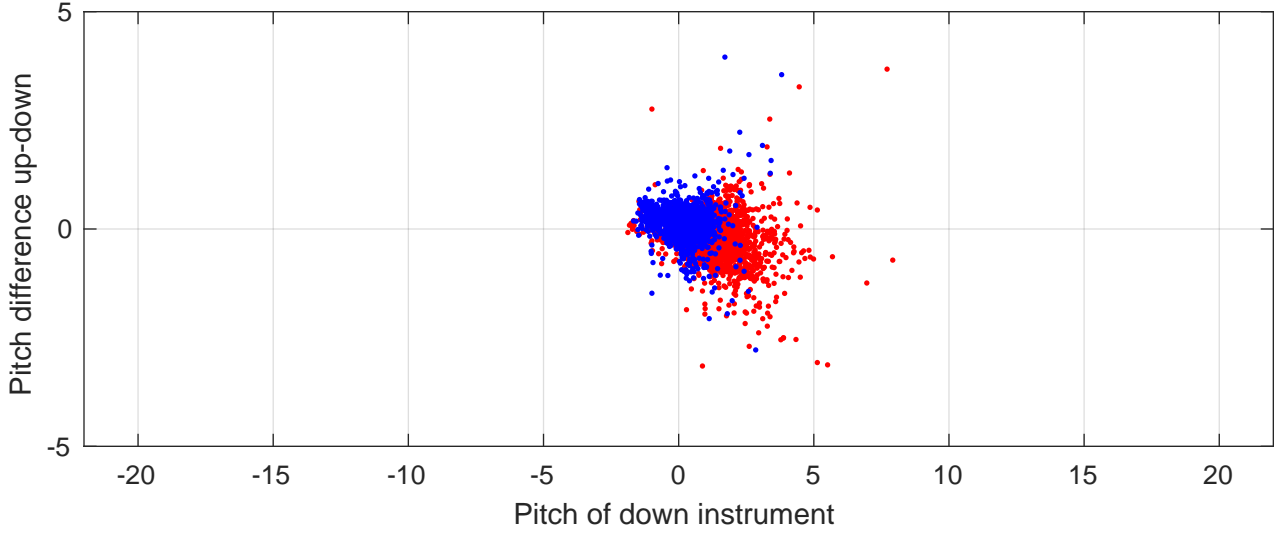

P2E station #5801 (V7) Figure 6

Heading offset : -98.8959 (r/b: down/upcast)

Pitch offset : -1.971

Roll offset : -2.6181