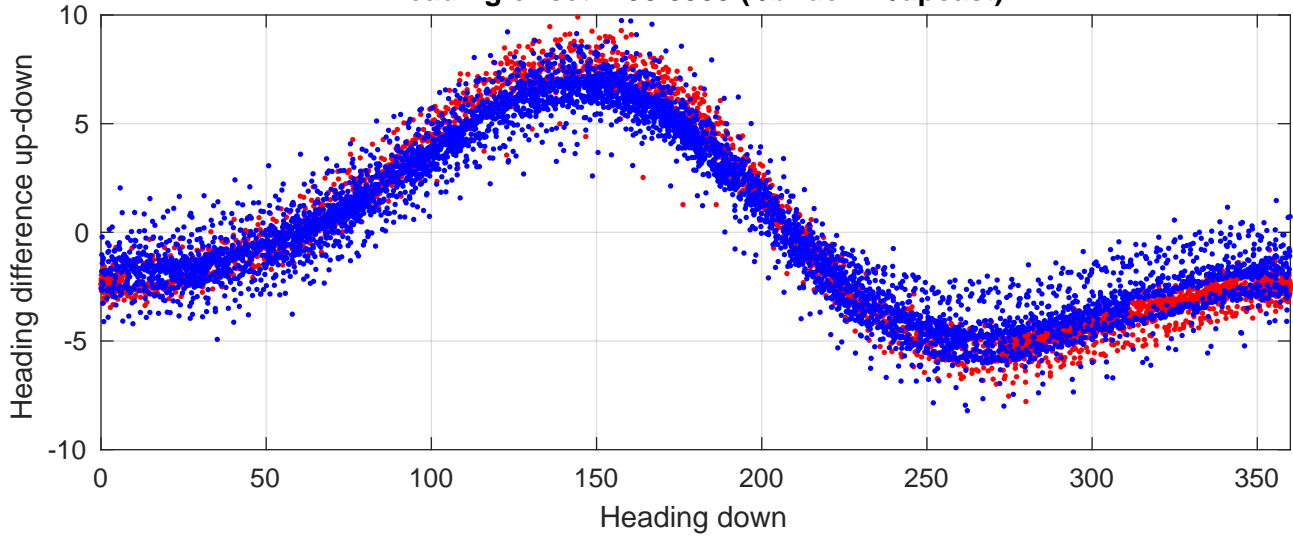

P2E station #5801 (V7) Figure 6

Heading offset : -98.8959 (r/b: down/upcast)

Pitch offset : -1.971

Roll offset : -2.6181