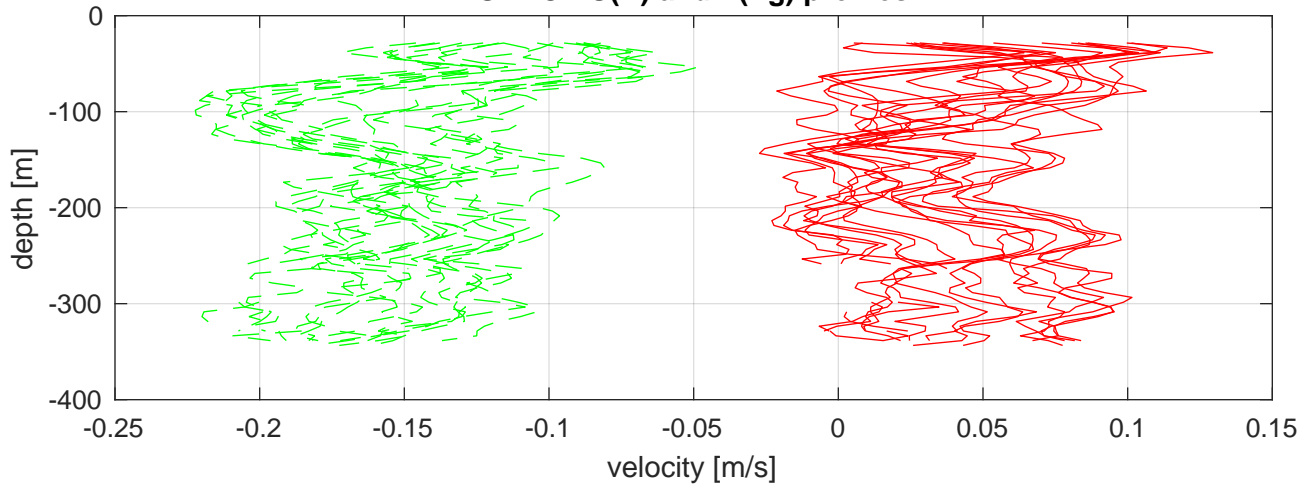

P2E station #5801 (V7) SADCP U(-r) and V(--g) profiles

ship nav (g.) start (bp) end (kp) SADCP (rp)