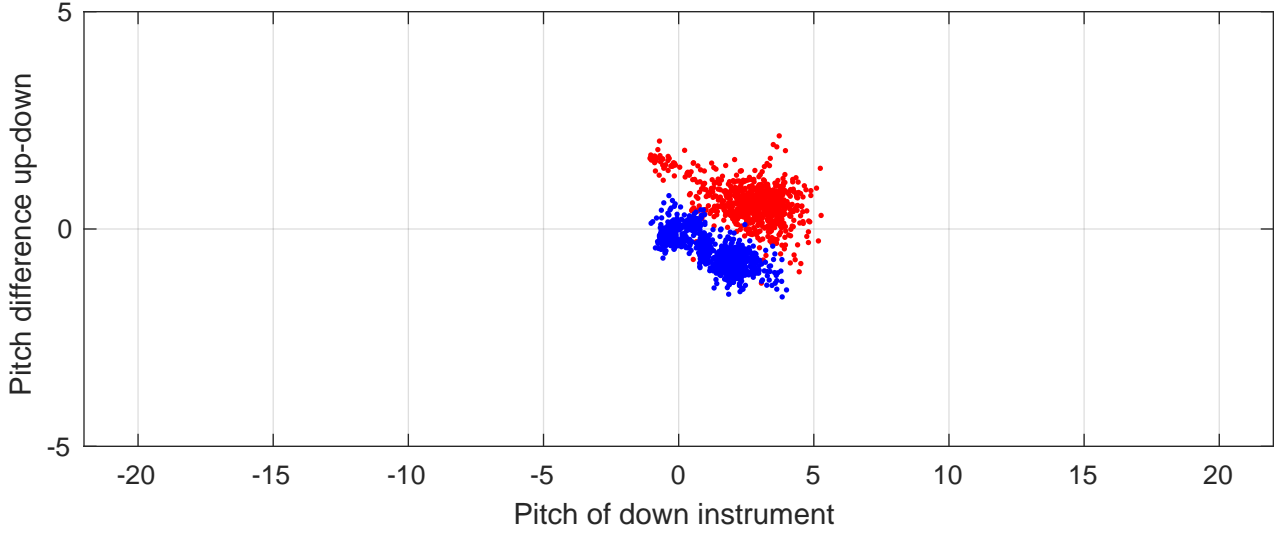

# P2E station #5901 (V7) Figure 6

Heading offset : -98.9537 (r/b: down/upcast)

Pitch offset : -3.9354

Roll offset : -2.3797