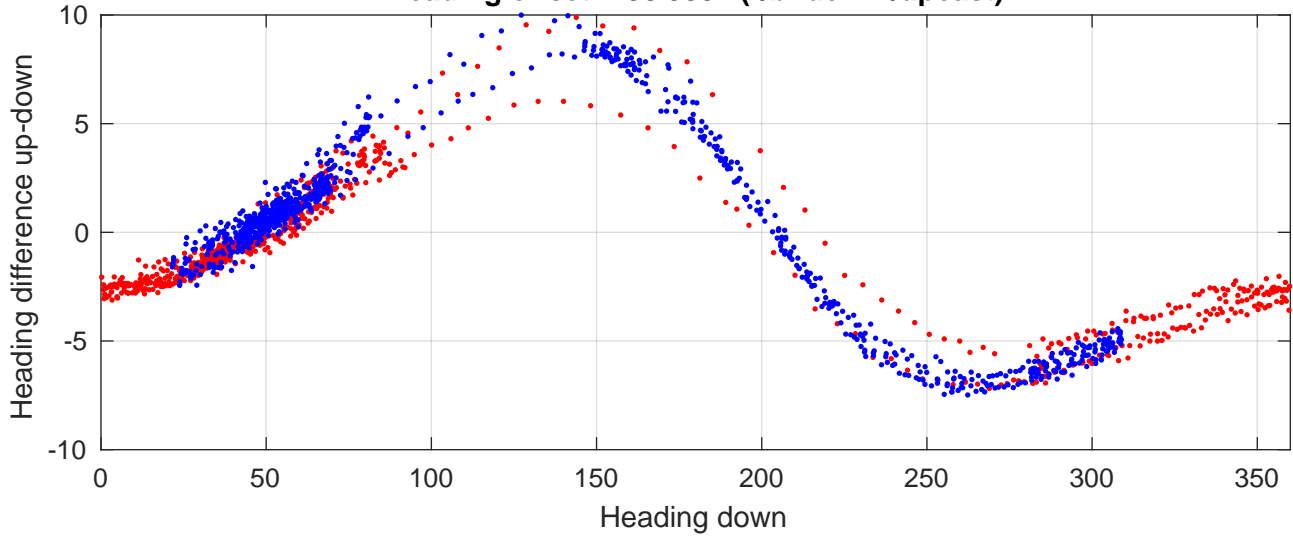

# P2E station #5901 (V7) Figure 6

Heading offset : -98.9537 (r/b: down/upcast)

Pitch offset : -3.9354

Roll offset : -2.3797