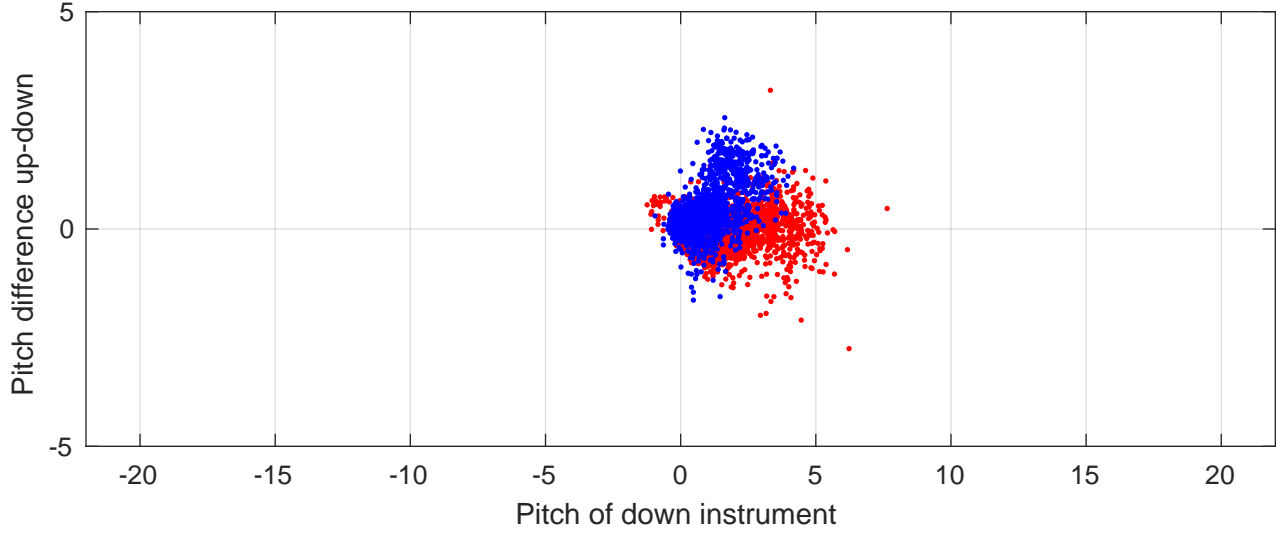

P2E station #5902 (V7) Figure 6

Heading offset : -99.1004 (r/b: down/upcast)

Pitch offset : -3.883

Roll offset : -1.9202