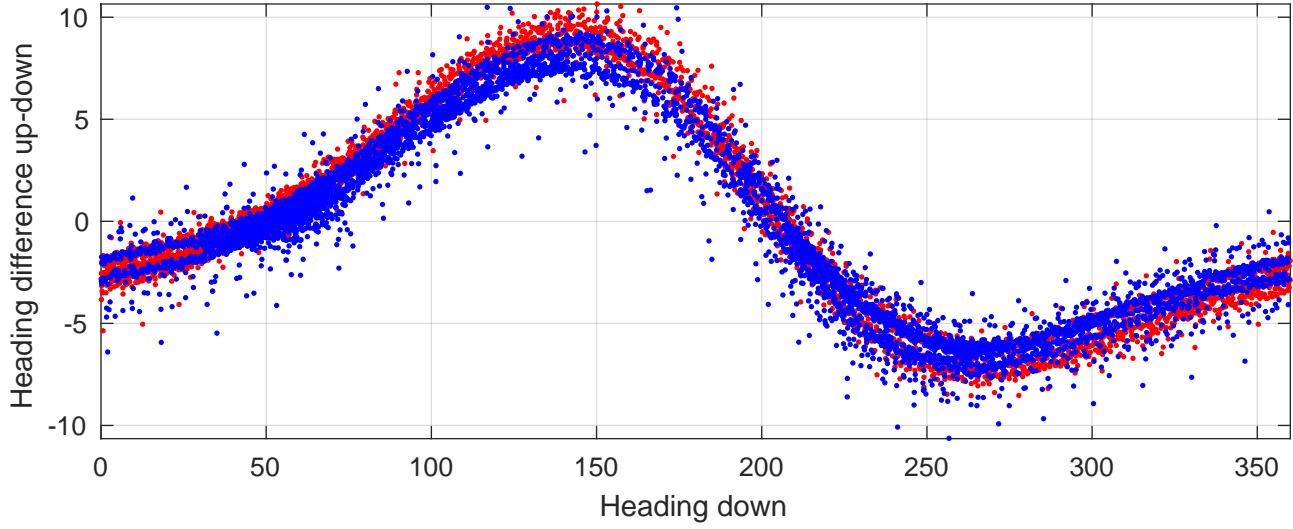

P2E station #5902 (V7) Figure 6

Heading offset : -99.1004 (r/b: down/upcast)

Pitch offset : -3.883

Roll offset : -1.9202