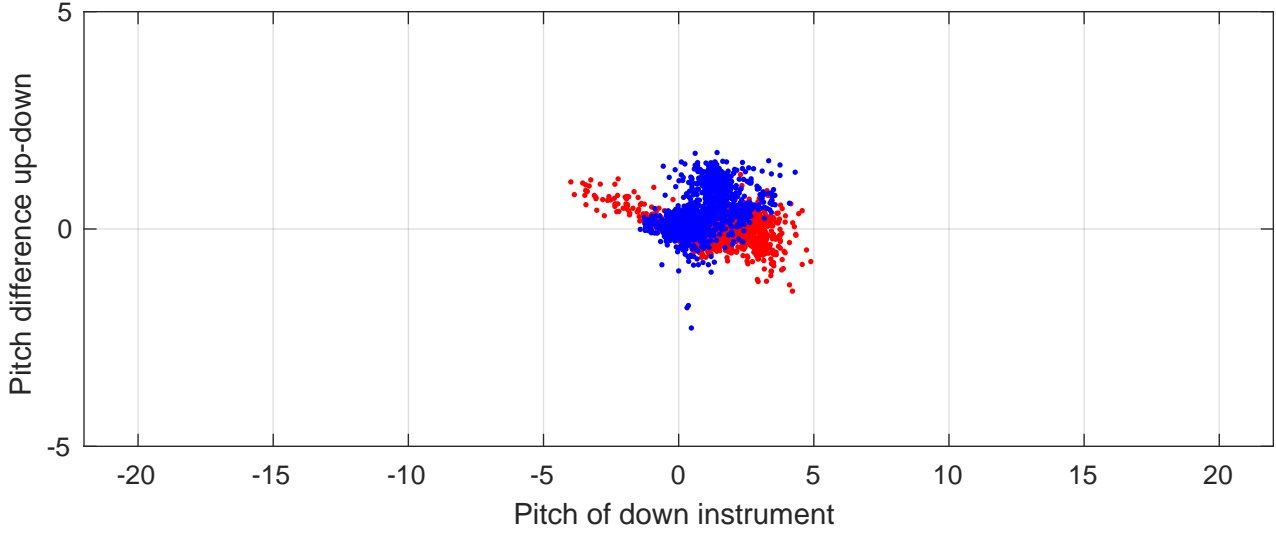

P2E station #6001 (V7) Figure 6

Heading offset : -99.0845 (r/b: down/upcast)

Pitch offset : -2.5893

Roll offset : -3.62