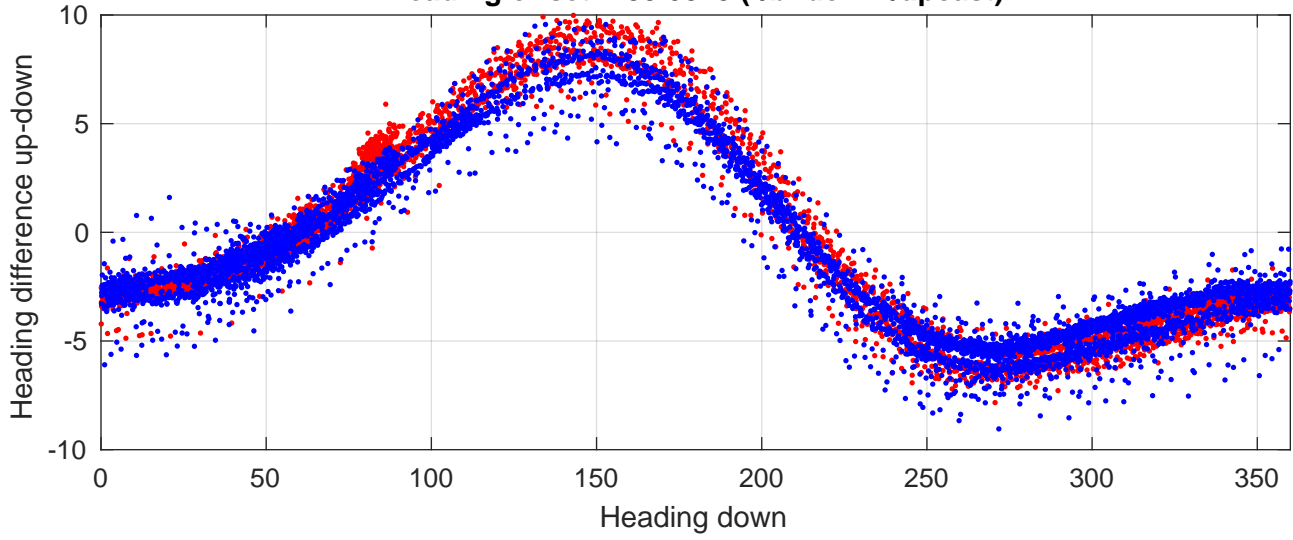

P2E station #6001 (V7) Figure 6

Heading offset : -99.0845 (r/b: down/upcast)

Pitch offset : -2.5893

Roll offset : -3.62