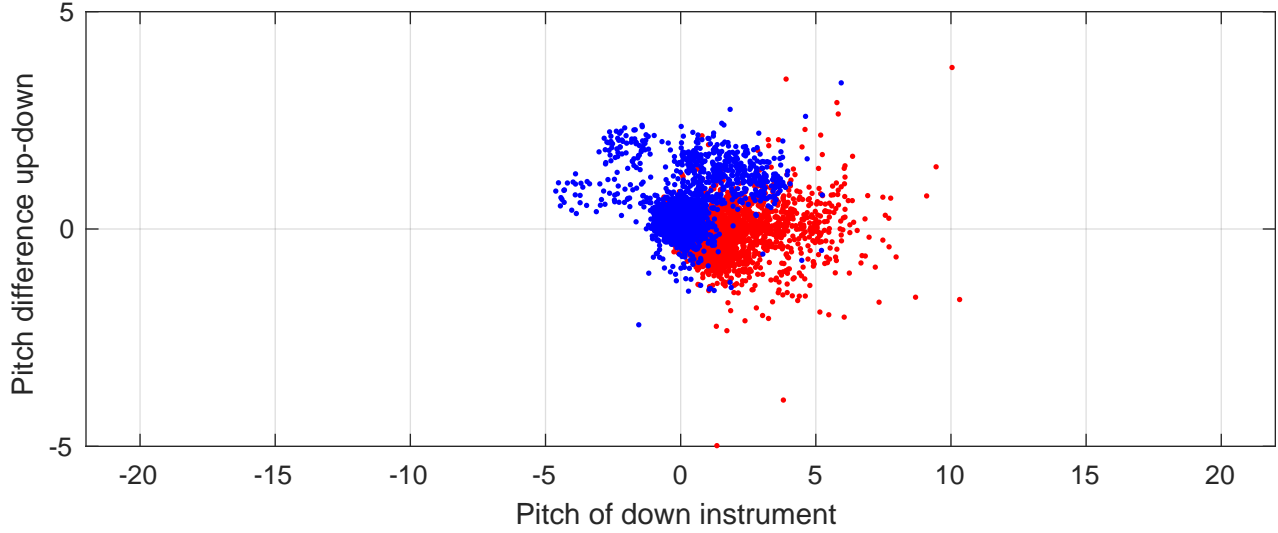

P2E station #6101 (V7) Figure 6

Heading offset : -99.0998 (r/b: down/upcast)

Pitch offset : -3.2507

Roll offset : -2.403