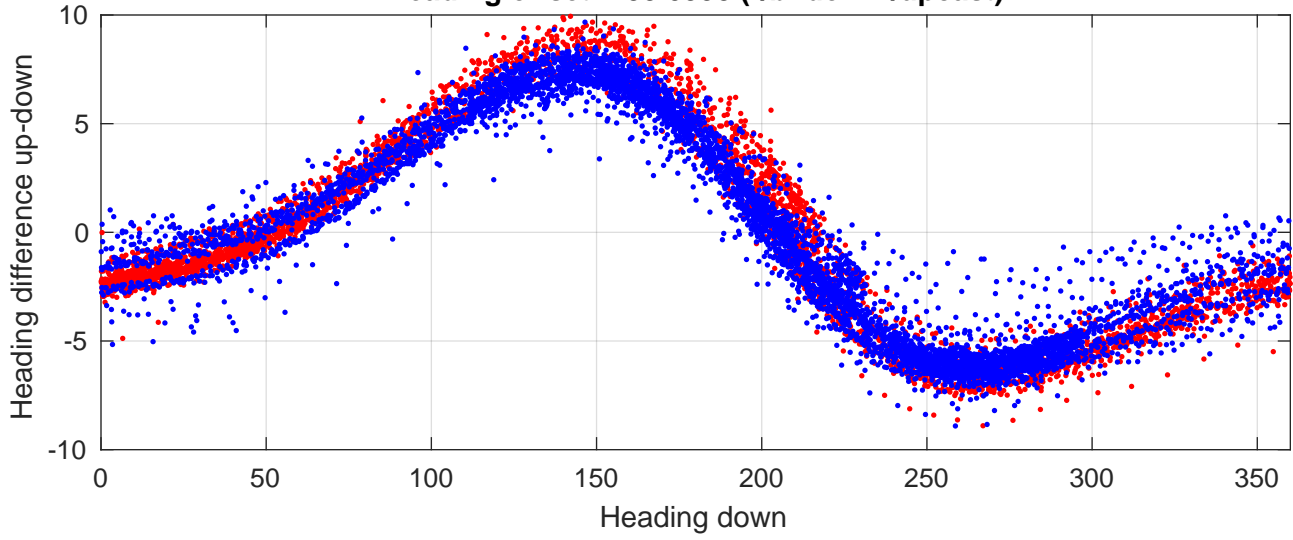

P2E station #6101 (V7) Figure 6

Heading offset : -99.0998 (r/b: down/upcast)

Pitch offset : -3.2507

Roll offset : -2.403