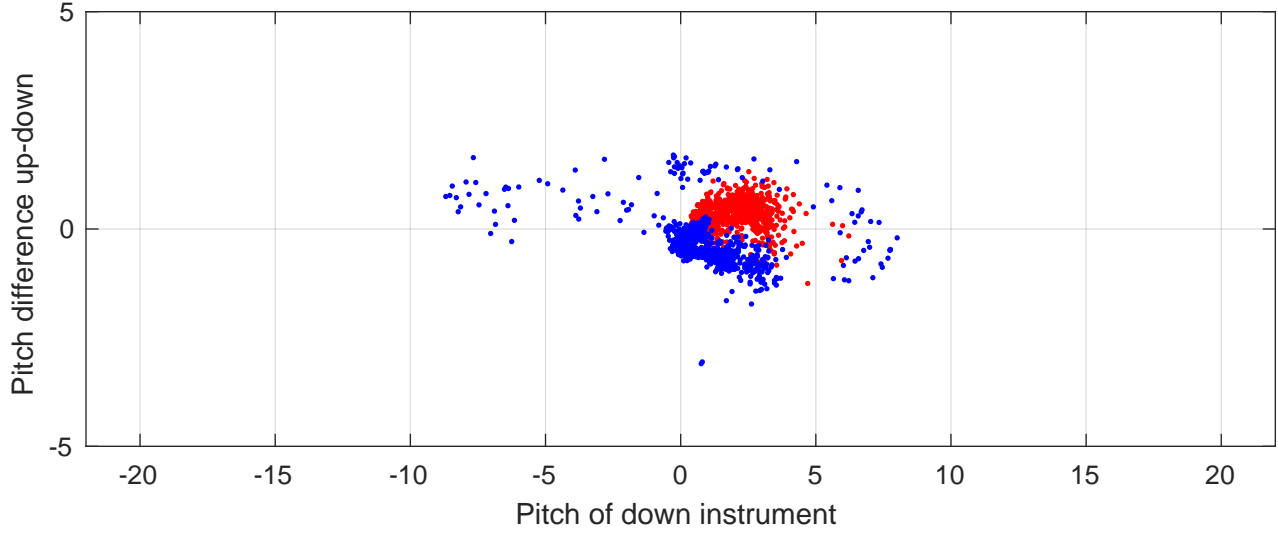

# P2E station #6201 (V7) Figure 6

Heading offset : -98.8261 (r/b: down/upcast)

Pitch offset : -3.5807

Roll offset : -2.4893