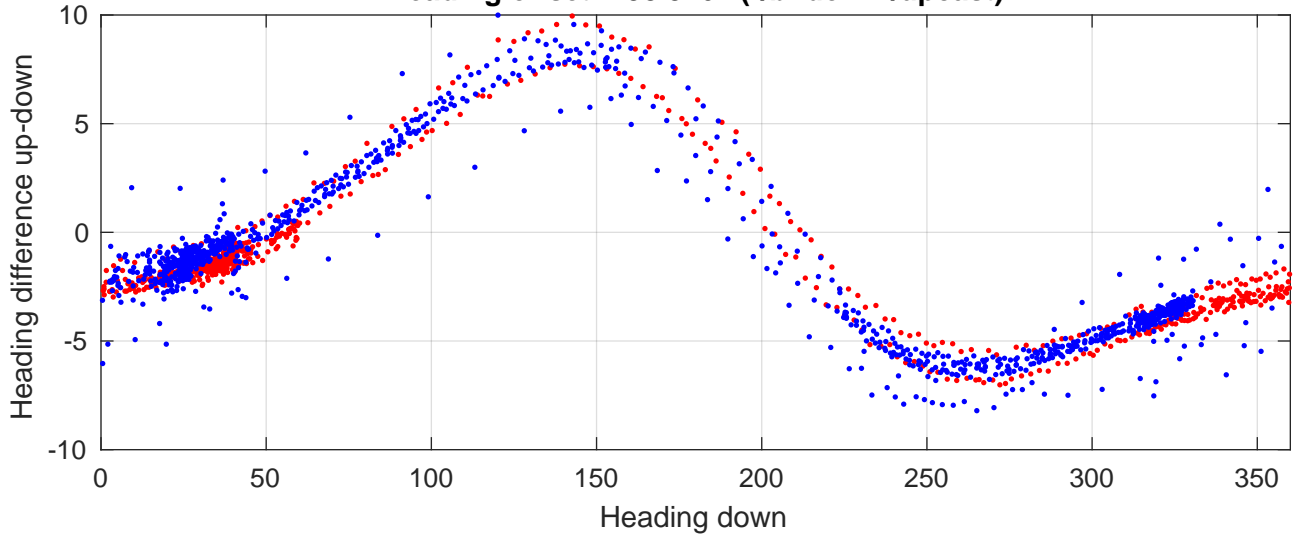

# P2E station #6201 (V7) Figure 6

Heading offset : -98.8261 (r/b: down/upcast)

Pitch offset : -3.5807

Roll offset : -2.4893