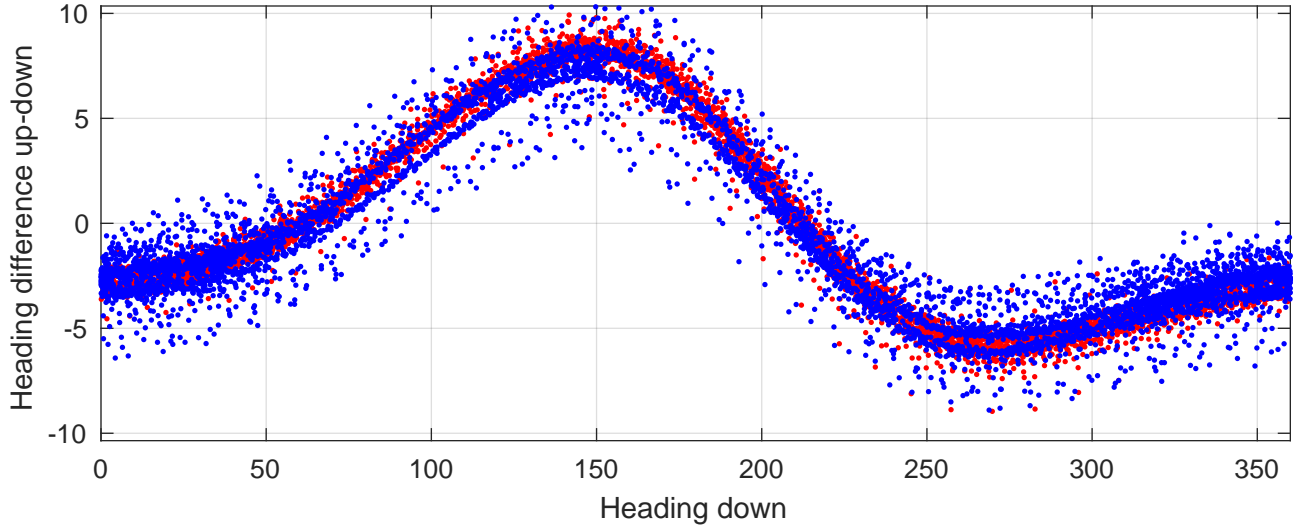

# P2E station #6202 (V7) Figure 6

Heading offset : -99.0965 (r/b: down/upcast)

Pitch offset : -2.5625

Roll offset : -3.6541