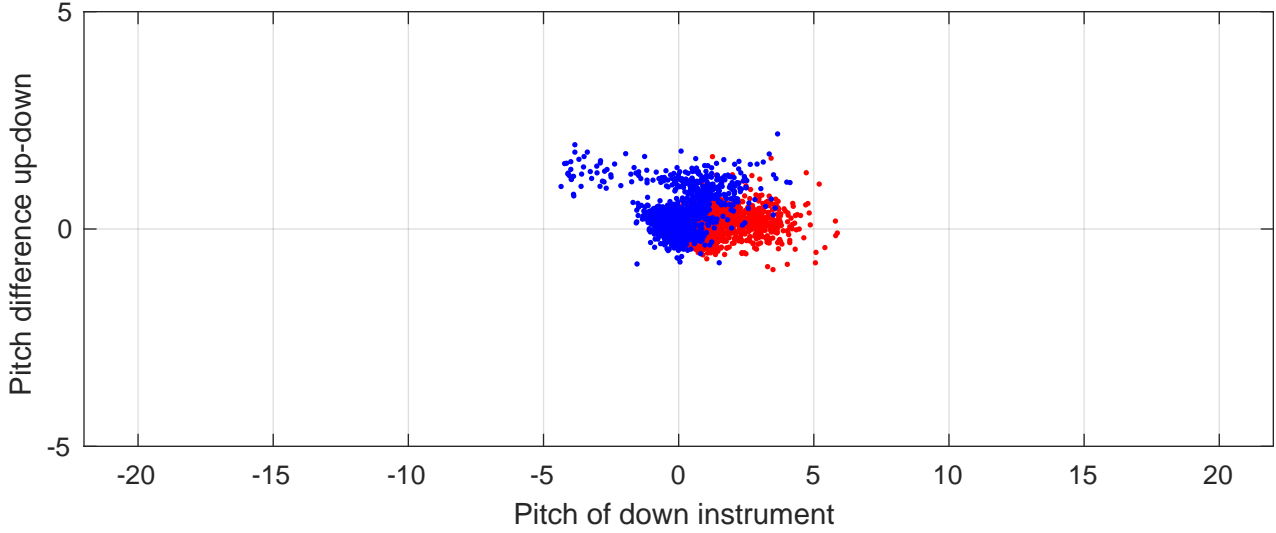

# P2E station #6202 (V7) Figure 6

Heading offset : -99.0965 (r/b: down/upcast)

Pitch offset : -2.5625

Roll offset : -3.6541