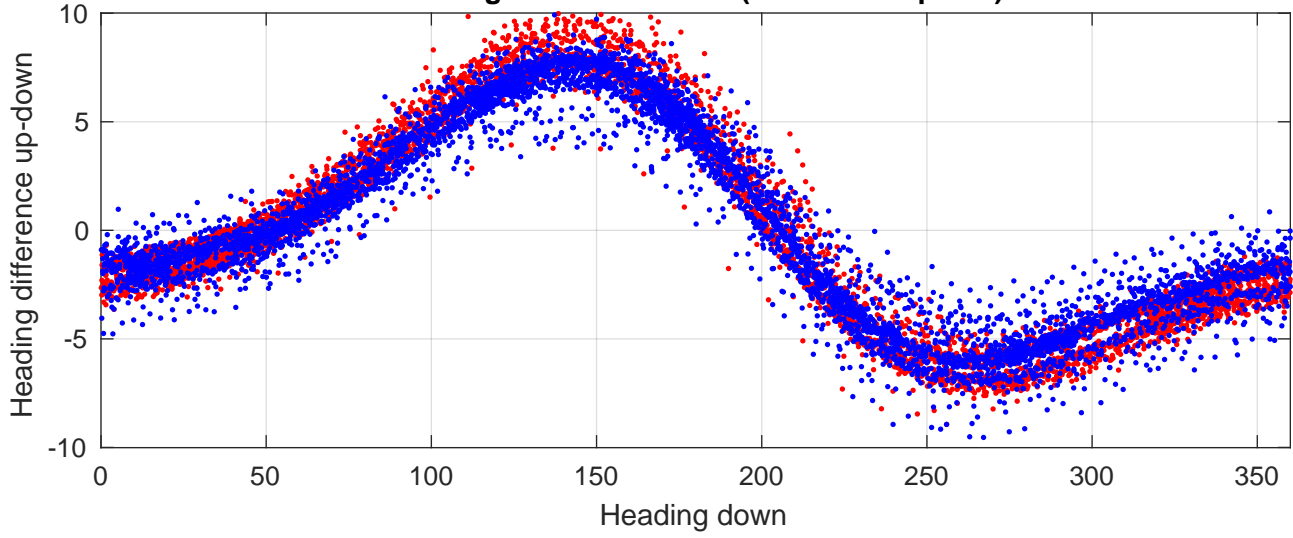

# P2E station #6301 (V7) Figure 6

Heading offset : -99.0394 (r/b: down/upcast)

Pitch offset : -2.9919

Roll offset : -2.5809