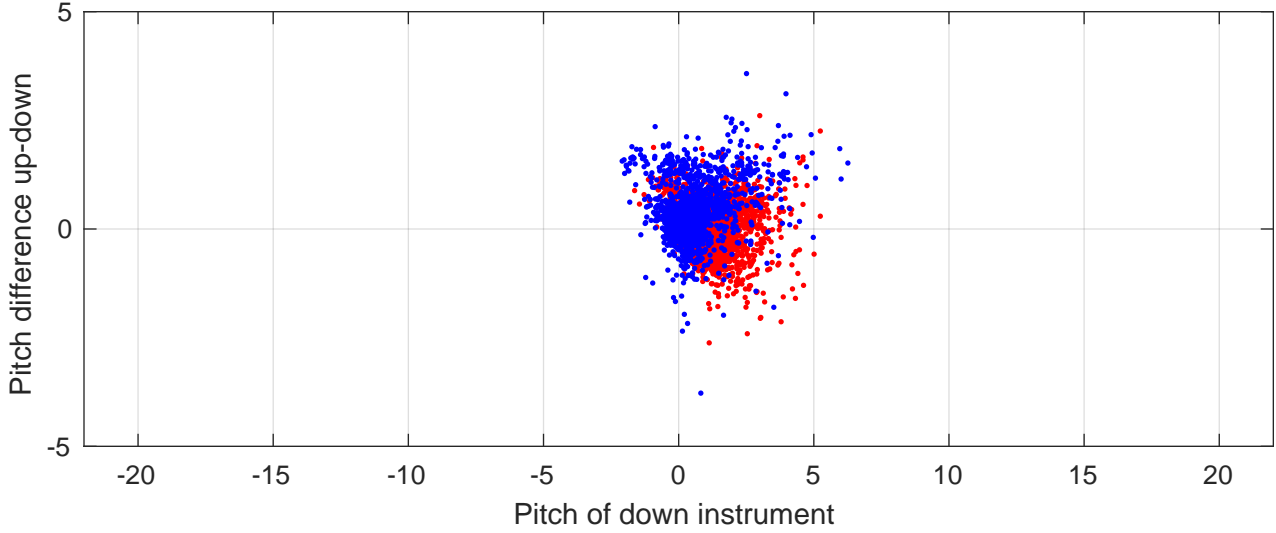

# P2E station #6301 (V7) Figure 6

Heading offset : -99.0394 (r/b: down/upcast)

Pitch offset : -2.9919

Roll offset : -2.5809