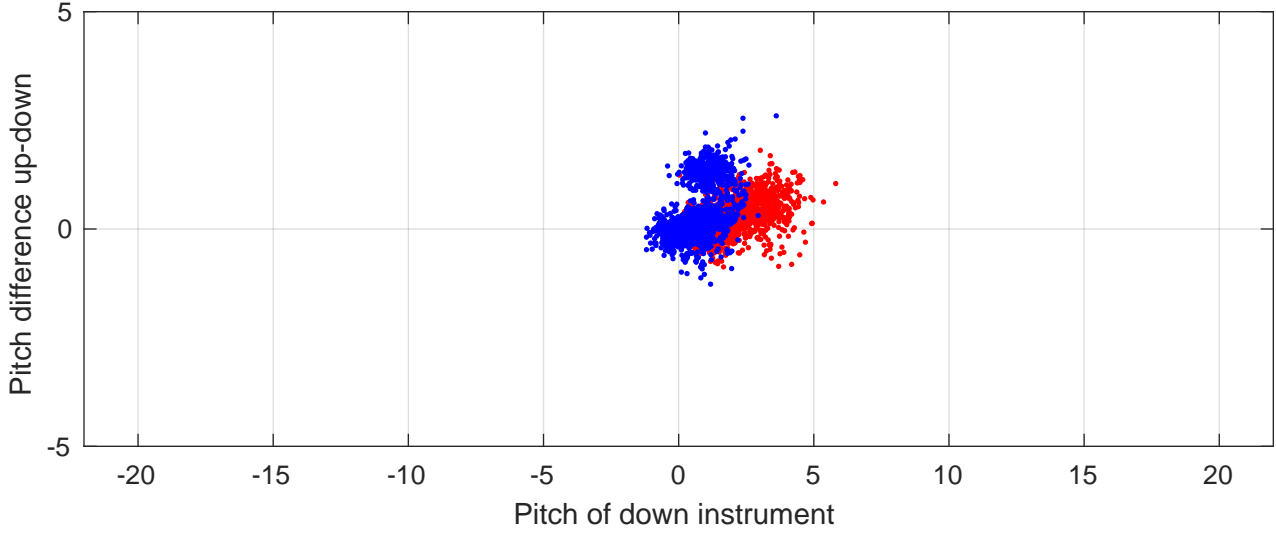

# P2E station #6401 (V7) Figure 6

Heading offset : -99.1095 (r/b: down/upcast)

Pitch offset : -2.9175

Roll offset : -4.4208