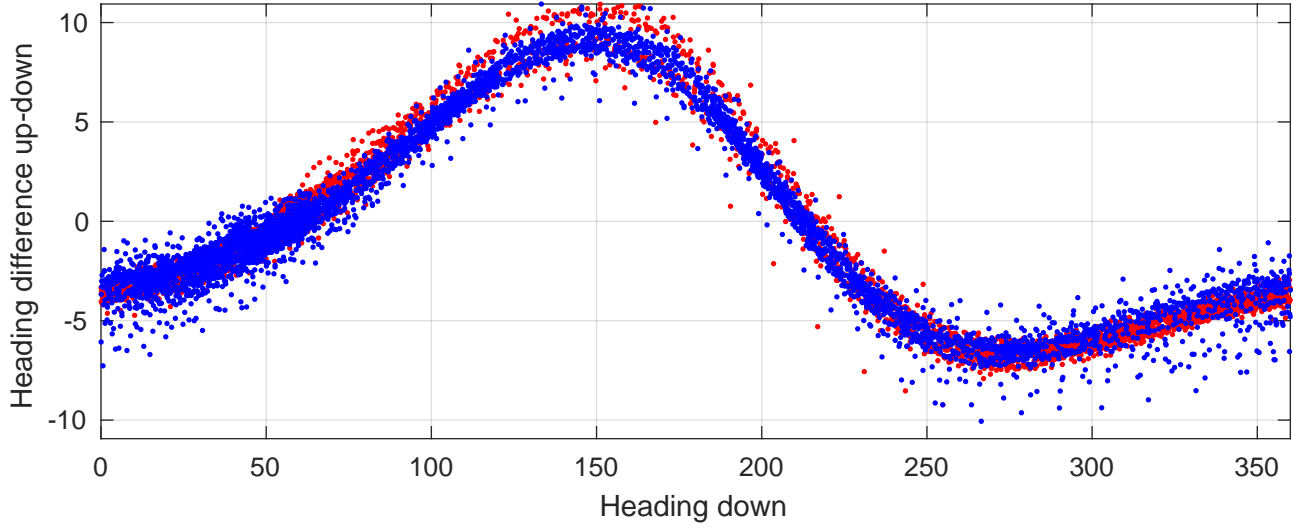

# P2E station #6401 (V7) Figure 6

Heading offset : -99.1095 (r/b: down/upcast)

Pitch offset : -2.9175

Roll offset : -4.4208