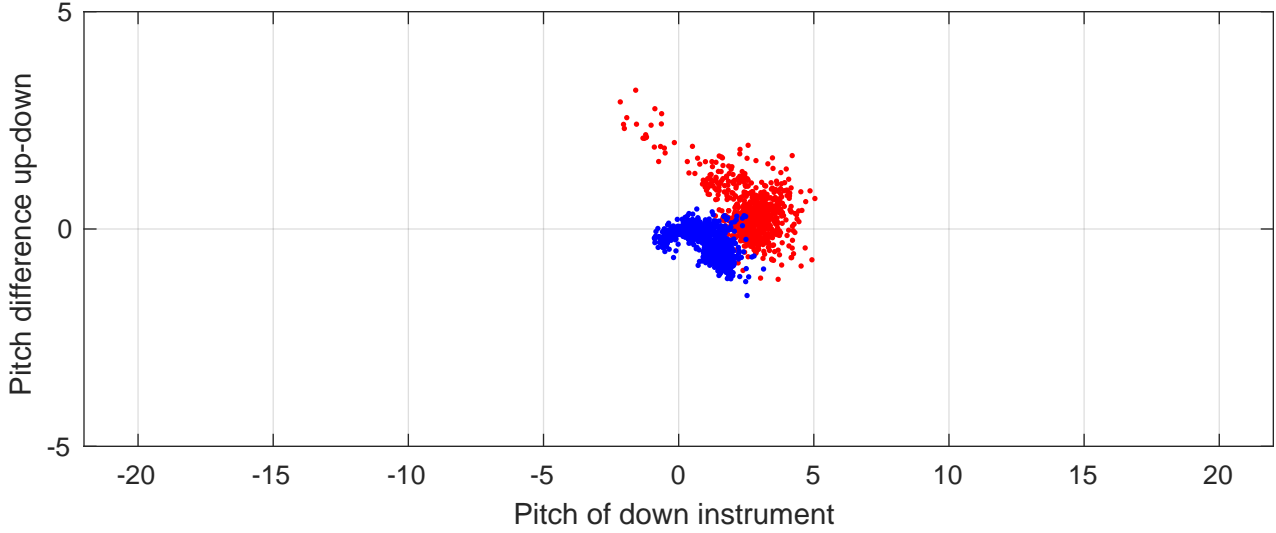

P2E station #6501 (V7) Figure 6

Heading offset : -101.9389 (r/b: down-/upcast)

Pitch offset : -4.5417

Roll offset : -2.1844