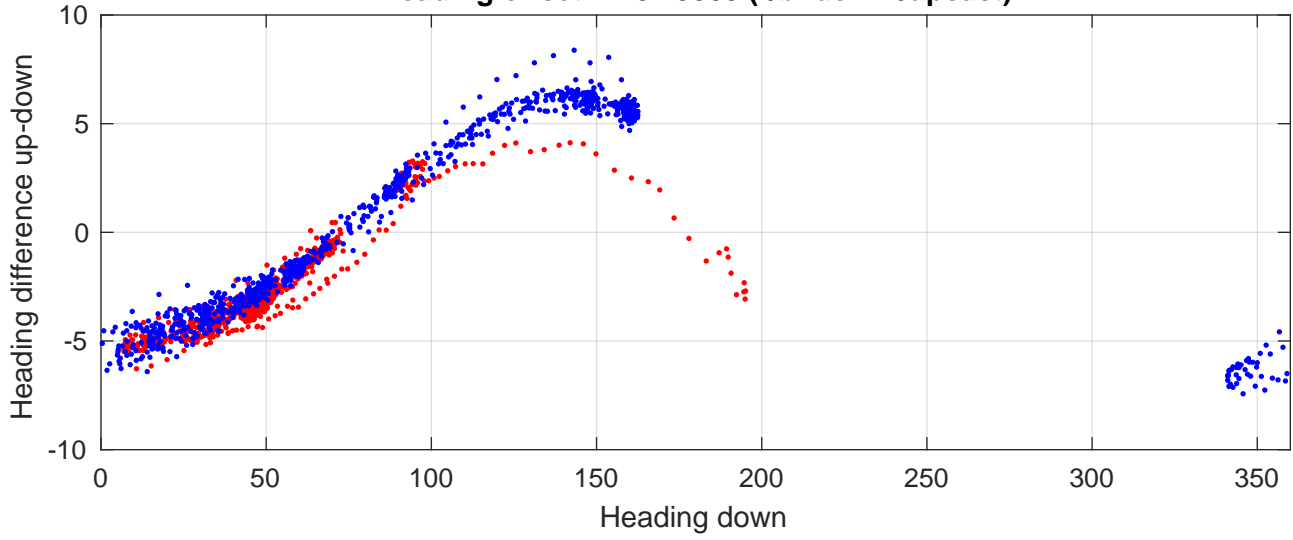

P2E station #6501 (V7) Figure 6

Heading offset : -101.9389 (r/b: down-/upcast)

Pitch offset : -4.5417

Roll offset : -2.1844