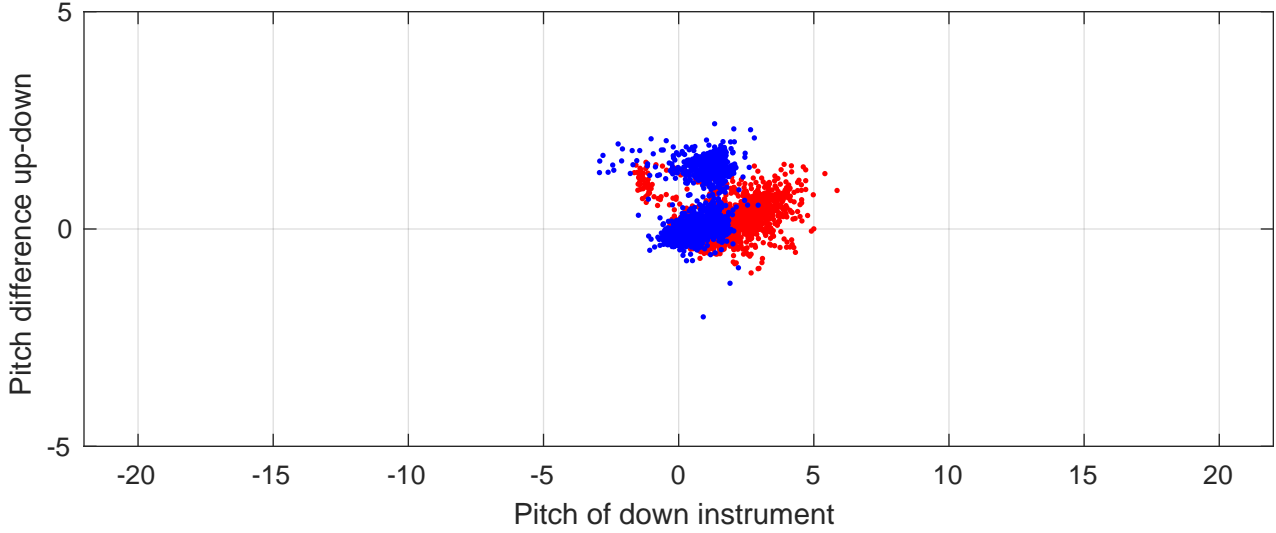

P2E station #6502 (V7) Figure 6

Heading offset : -99.1651 (r/b: down/upcast)

Pitch offset : -2.9822

Roll offset : -4.9556