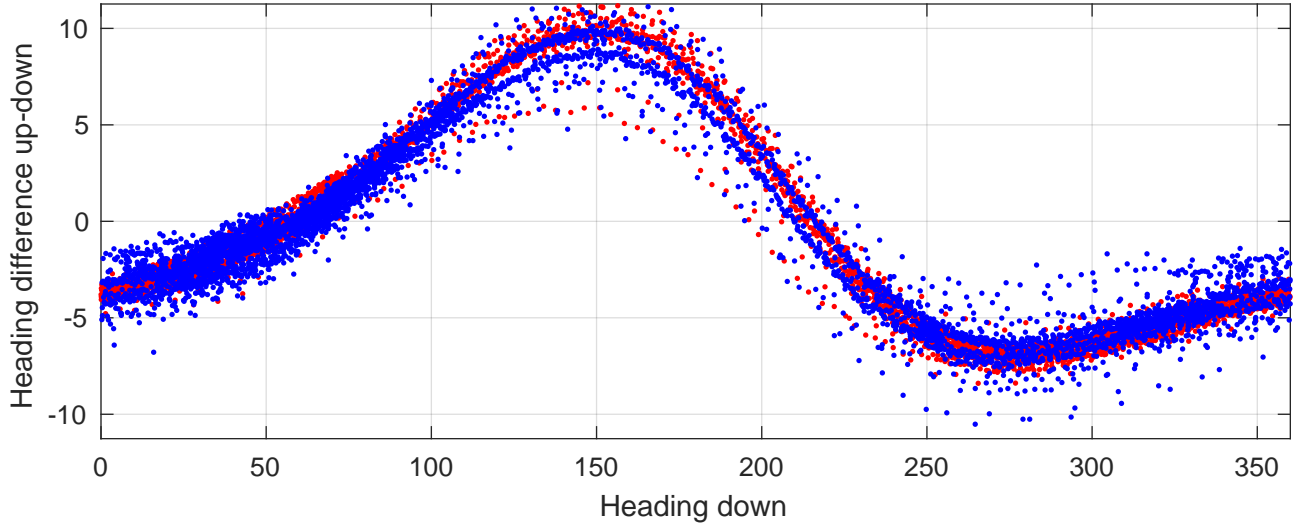

P2E station #6502 (V7) Figure 6

Heading offset : -99.1651 (r/b: down/upcast)

Pitch offset : -2.9822

Roll offset : -4.9556