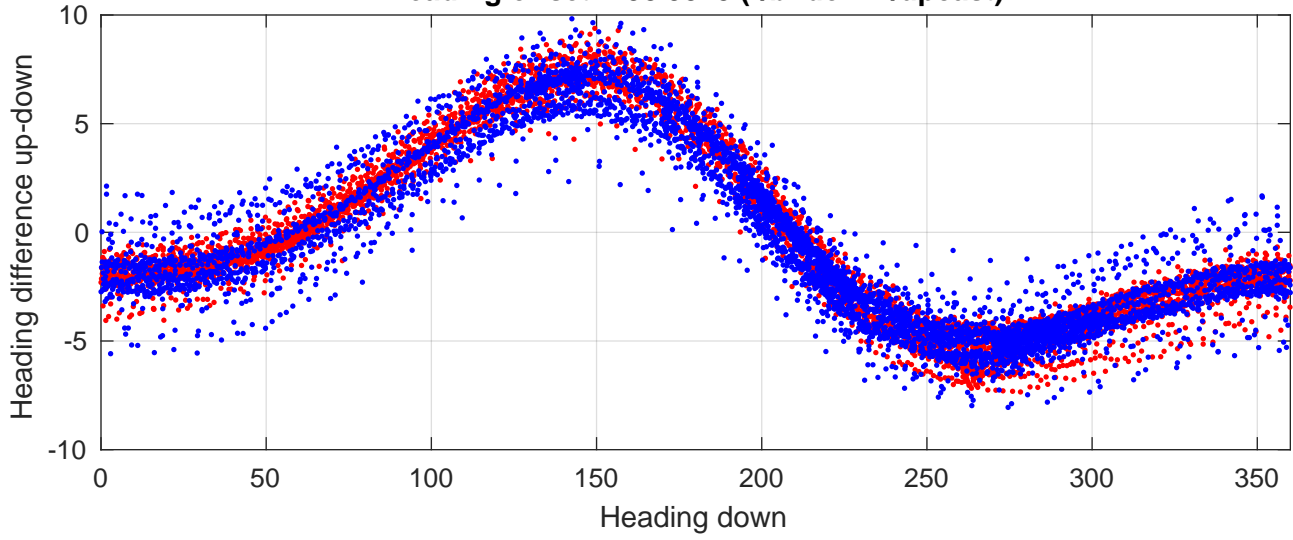

P2E station #6601 (V7) Figure 6

Heading offset : -98.9343 (r/b: down/upcast)

Pitch offset : -2.0347

Roll offset : -2.5865