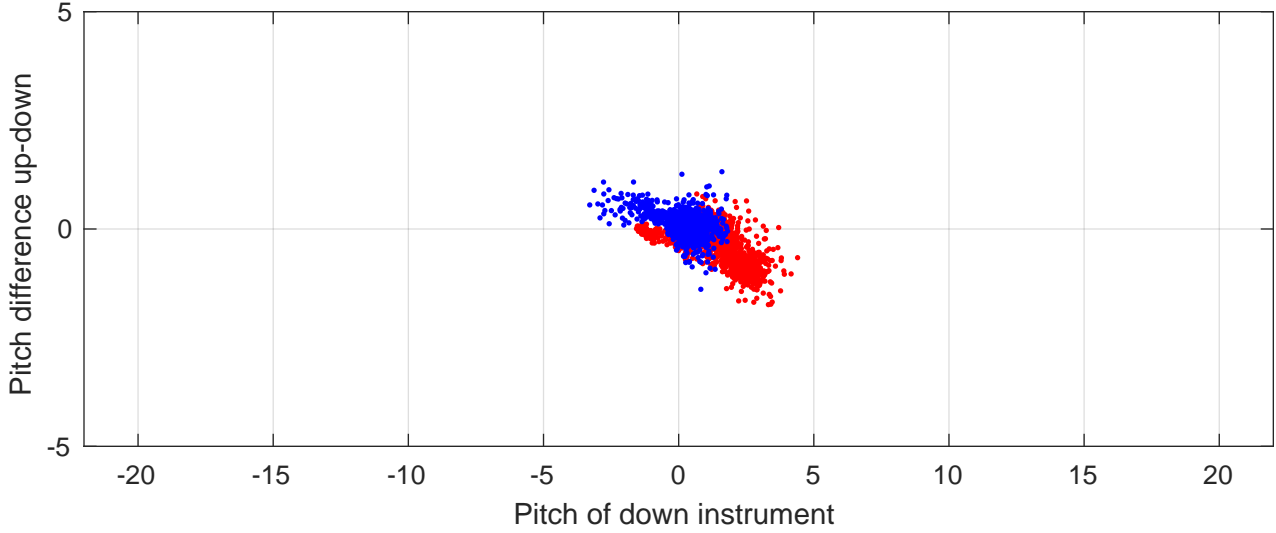

P2E station #6601 (V7) Figure 6

Heading offset : -98.9343 (r/b: down/upcast)

Pitch offset : -2.0347

Roll offset : -2.5865