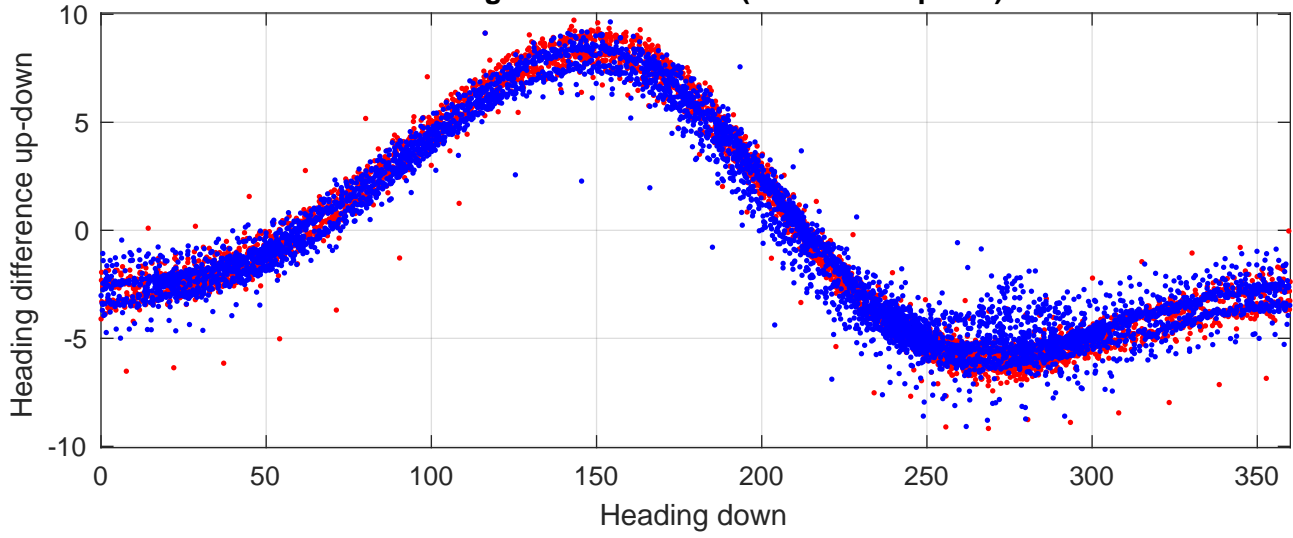

P2E station #6701 (V7) Figure 6

Heading offset : -99.0611 (r/b: down/upcast)

Pitch offset : -2.5588

Roll offset : -3.5016