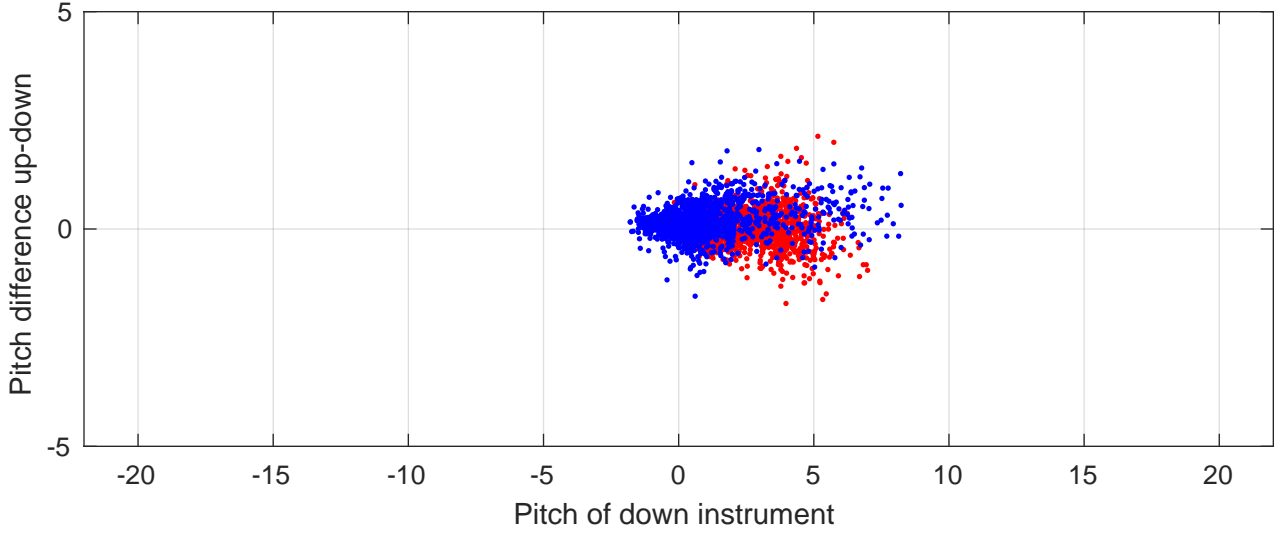

P2E station #6701 (V7) Figure 6

Heading offset : -99.0611 (r/b: down/upcast)

Pitch offset : -2.5588

Roll offset : -3.5016