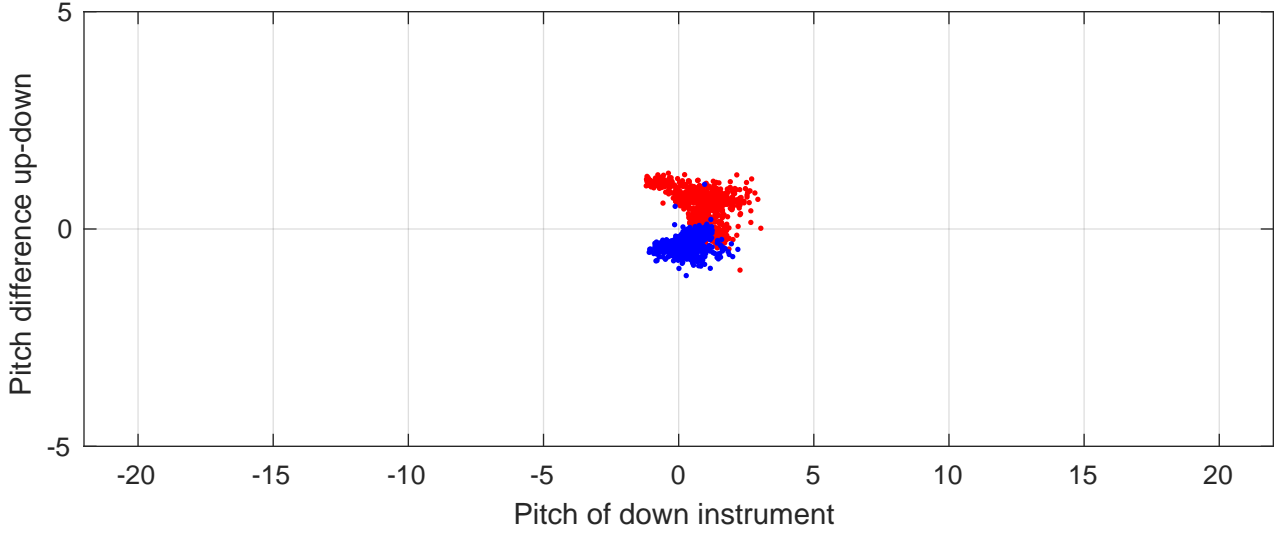

P2E station #6801 (V7) Figure 6

Heading offset : -98.1028 (r/b: down/upcast)

Pitch offset : -3.2974

Roll offset : -2.5155