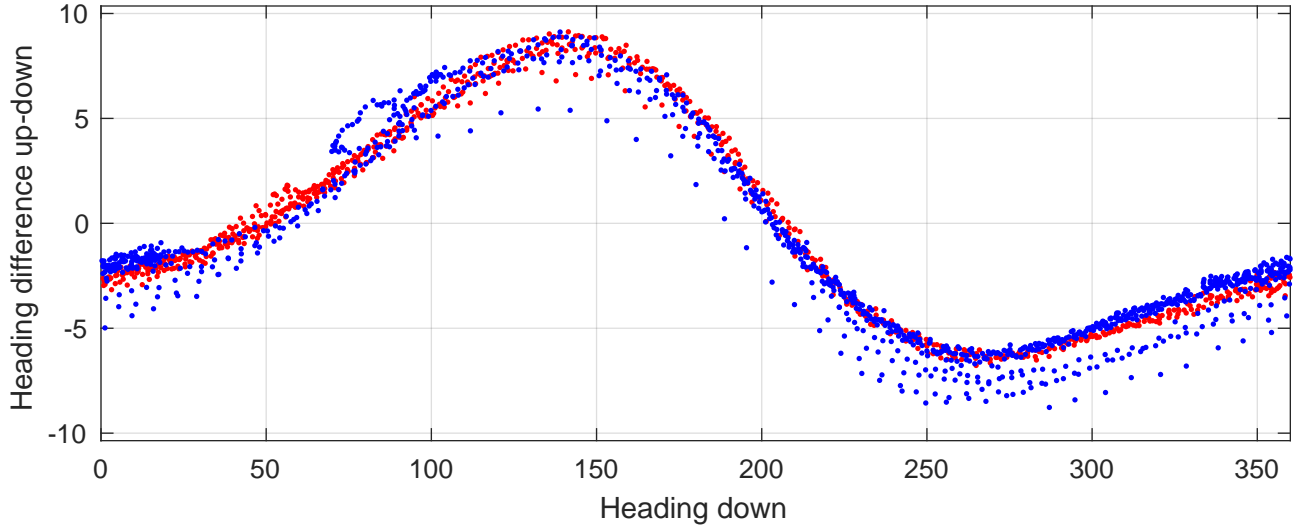

P2E station #6801 (V7) Figure 6

Heading offset : -98.1028 (r/b: down/upcast)

Pitch offset : -3.2974

Roll offset : -2.5155