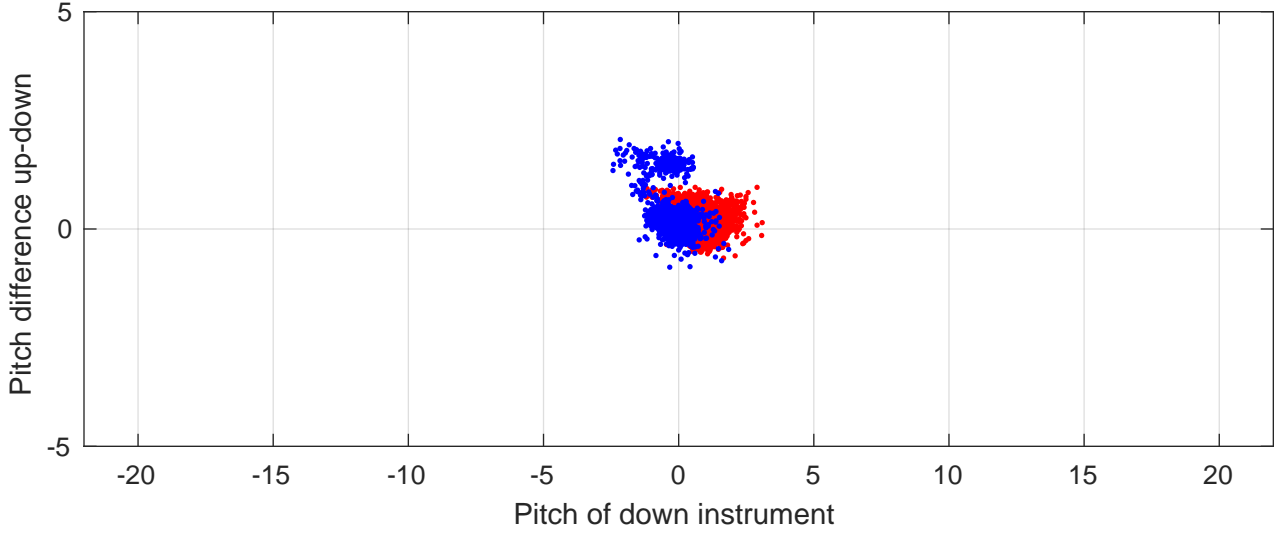

# P2E station #6802 (V7) Figure 6

Heading offset : -99.1998 (r/b: down/upcast)

Pitch offset : -3.0948

Roll offset : -4.0196