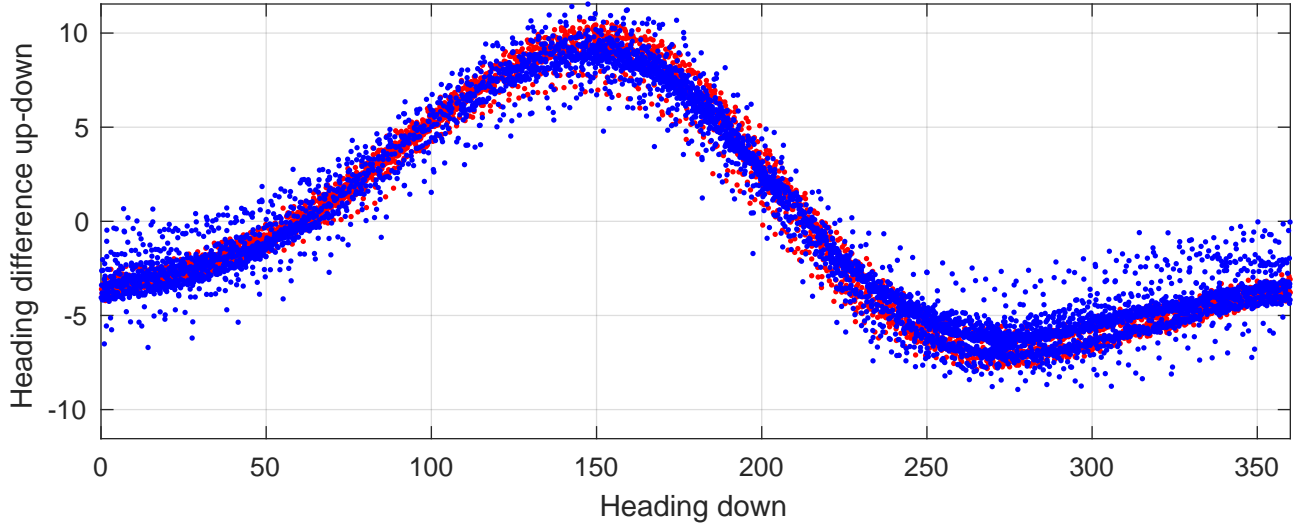

# P2E station #6802 (V7) Figure 6

Heading offset : -99.1998 (r/b: down/upcast)

Pitch offset : -3.0948

Roll offset : -4.0196