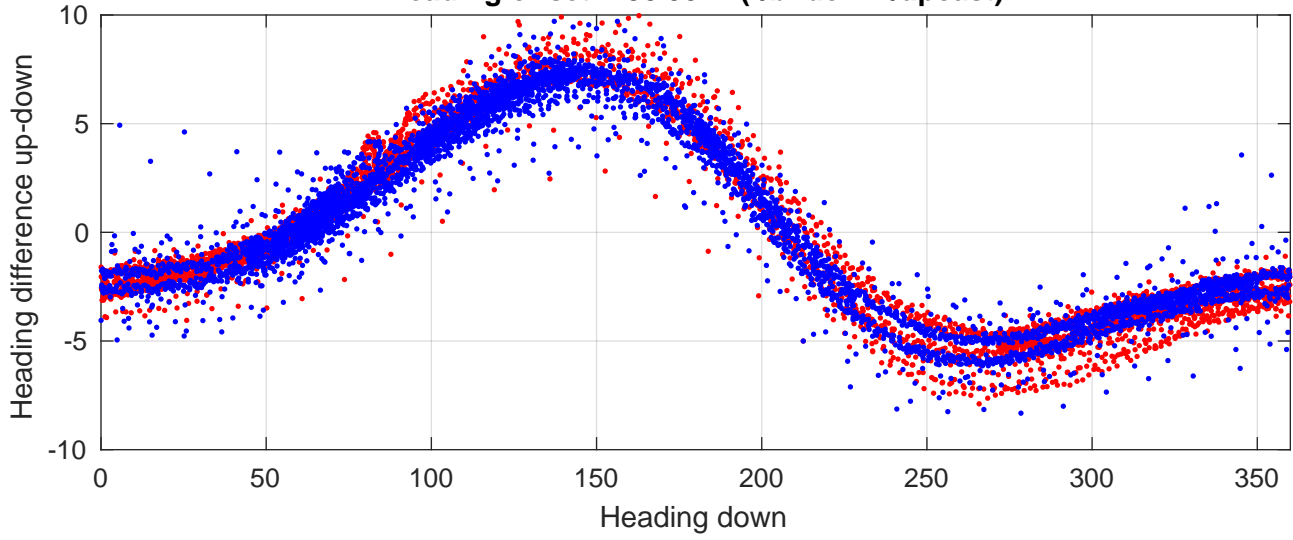

P2E station #6901 (V7) Figure 6

Heading offset : -98.9512 (r/b: down/upcast)

Pitch offset : -1.9608

Roll offset : -2.6362