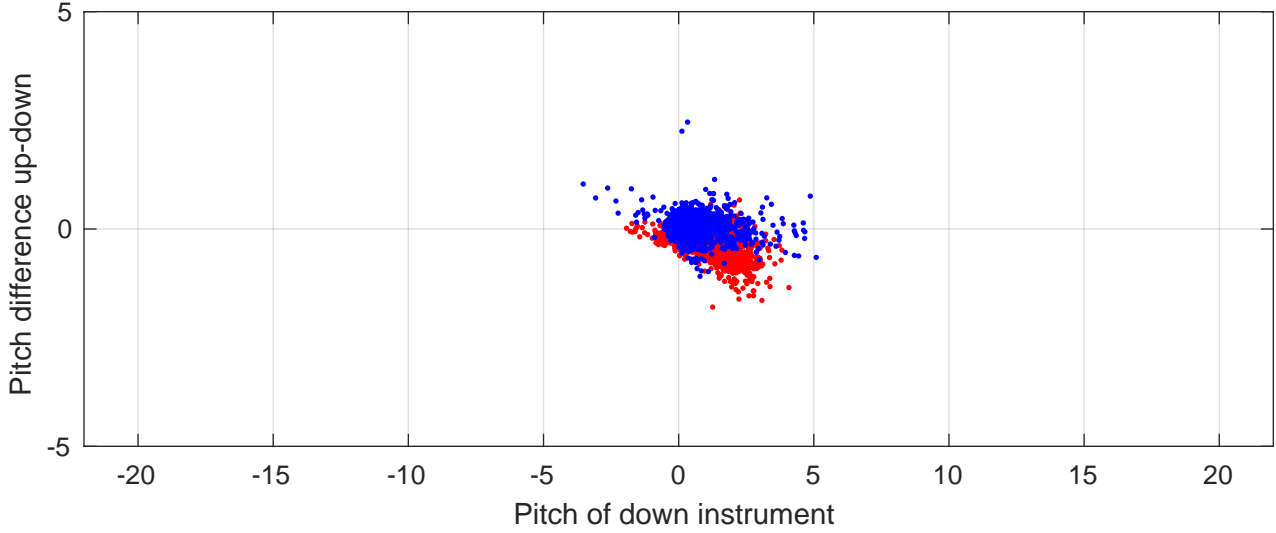

P2E station #6901 (V7) Figure 6

Heading offset : -98.9512 (r/b: down/upcast)

Pitch offset : -1.9608

Roll offset : -2.6362