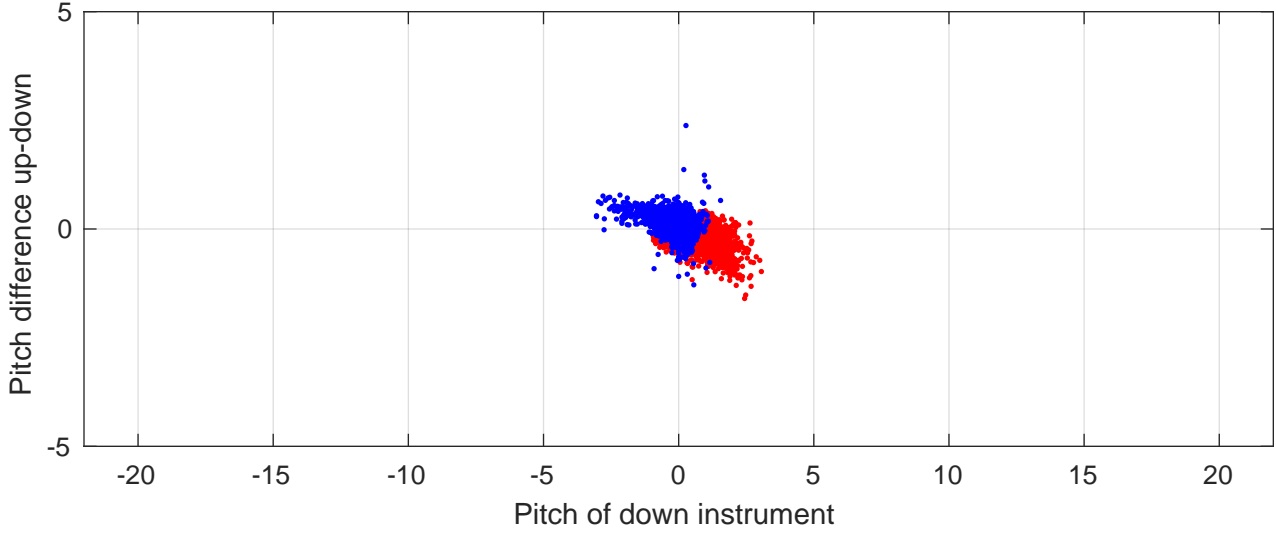

P2E station #7001 (V7) Figure 6

Heading offset : -98.9667 (r/b: down/upcast)

Pitch offset : -1.9105

Roll offset : -2.6553