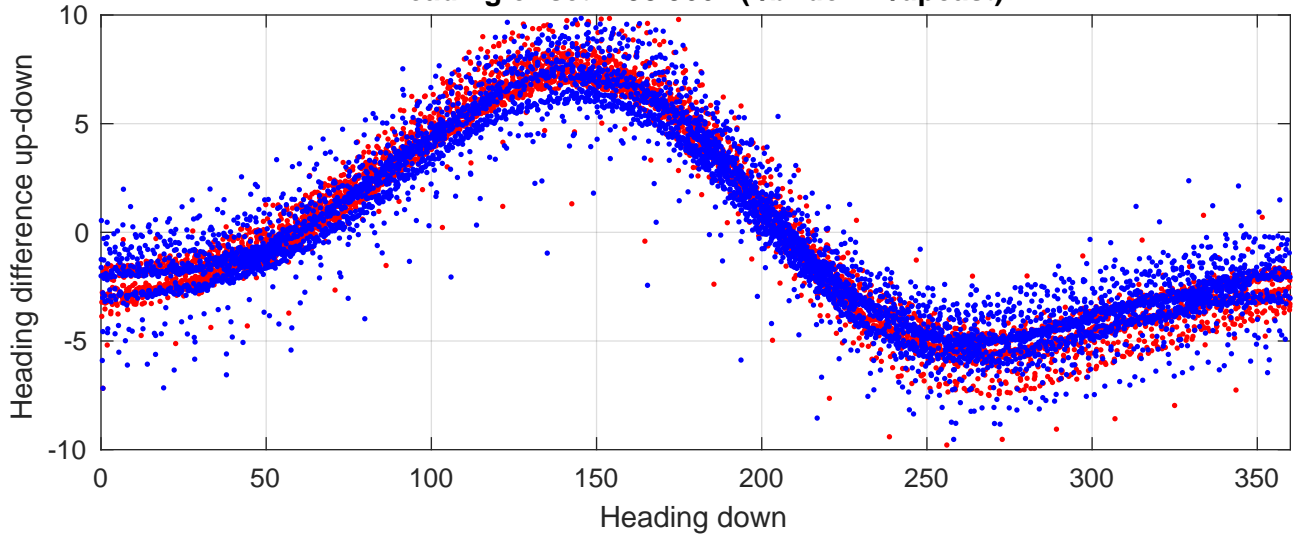

P2E station #7001 (V7) Figure 6

Heading offset : -98.9667 (r/b: down/upcast)

Pitch offset : -1.9105

Roll offset : -2.6553