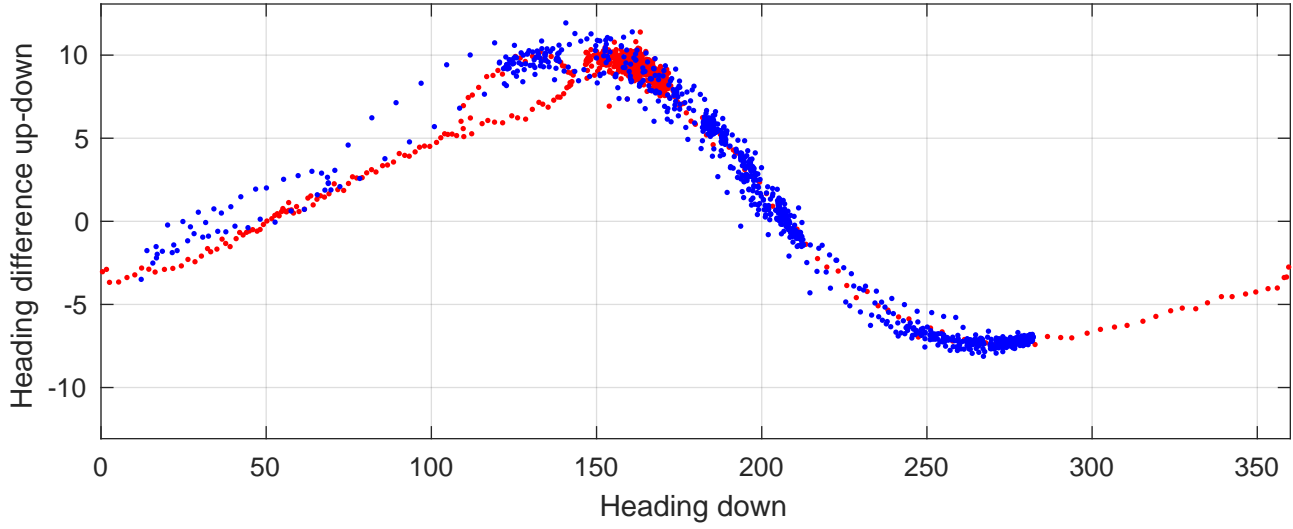

# P2E station #7101 (V7) Figure 6

Heading offset : -99.1813 (r/b: down/upcast)

Pitch offset : -3.7686

Roll offset : -2.7373