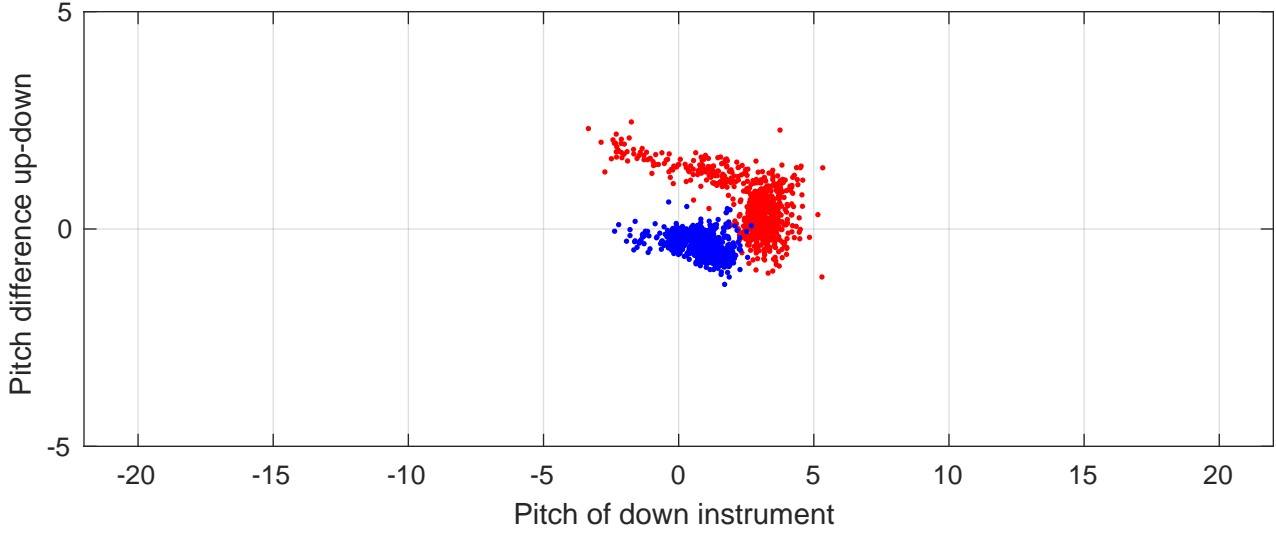

# P2E station #7101 (V7) Figure 6

Heading offset : -99.1813 (r/b: down/upcast)

Pitch offset : -3.7686

Roll offset : -2.7373