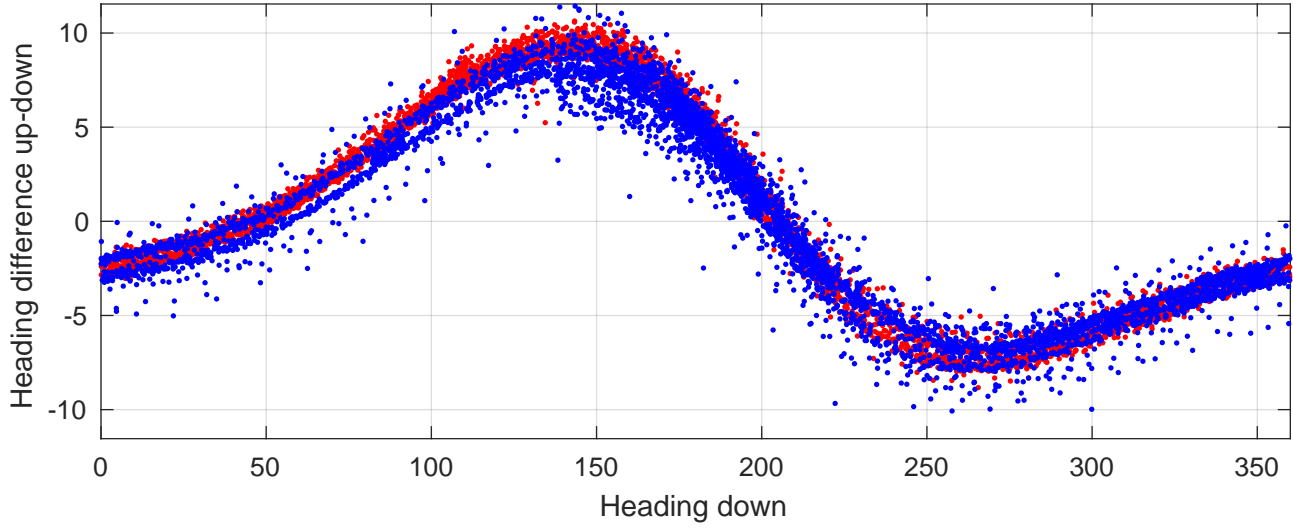

# P2E station #7102 (V7) Figure 6

Heading offset : -99.1414 (r/b: down/upcast)

Pitch offset : -3.6692

Roll offset : -2.4863