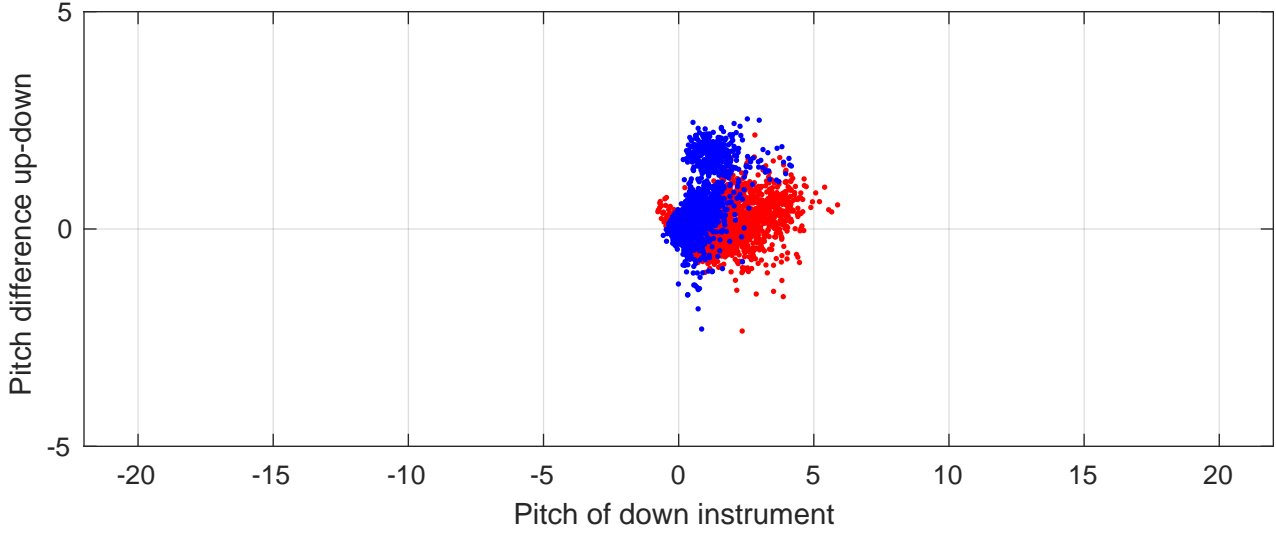

# P2E station #7102 (V7) Figure 6

Heading offset : -99.1414 (r/b: down/upcast)

Pitch offset : -3.6692

Roll offset : -2.4863