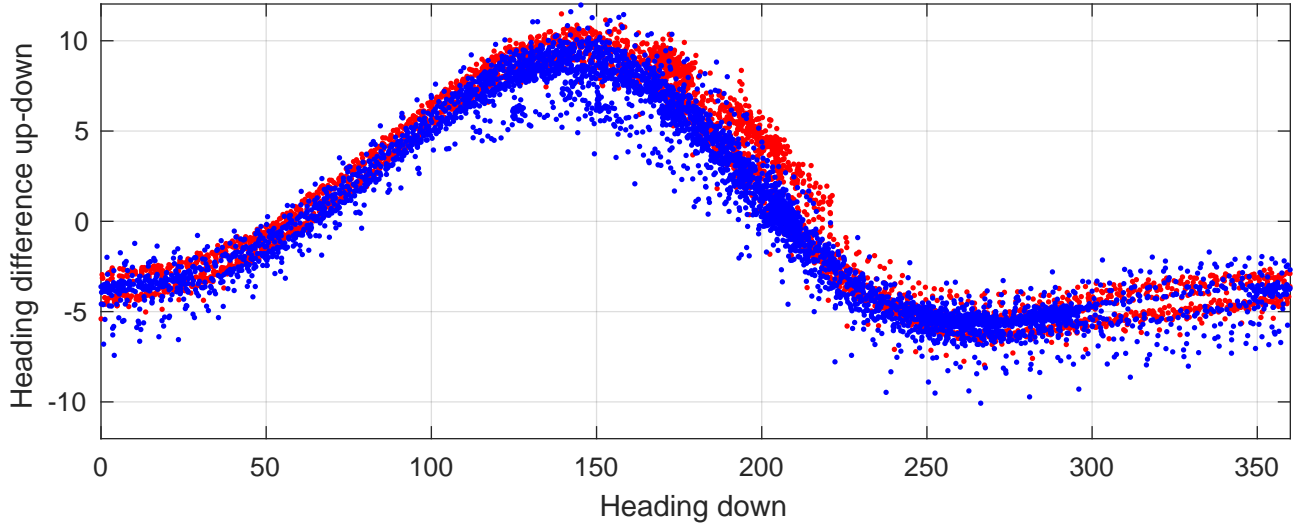

P2E station #7201 (V7) Figure 6

Heading offset : -98.9416 (r/b: down/upcast)

Pitch offset : -4.3732

Roll offset : -1.8988