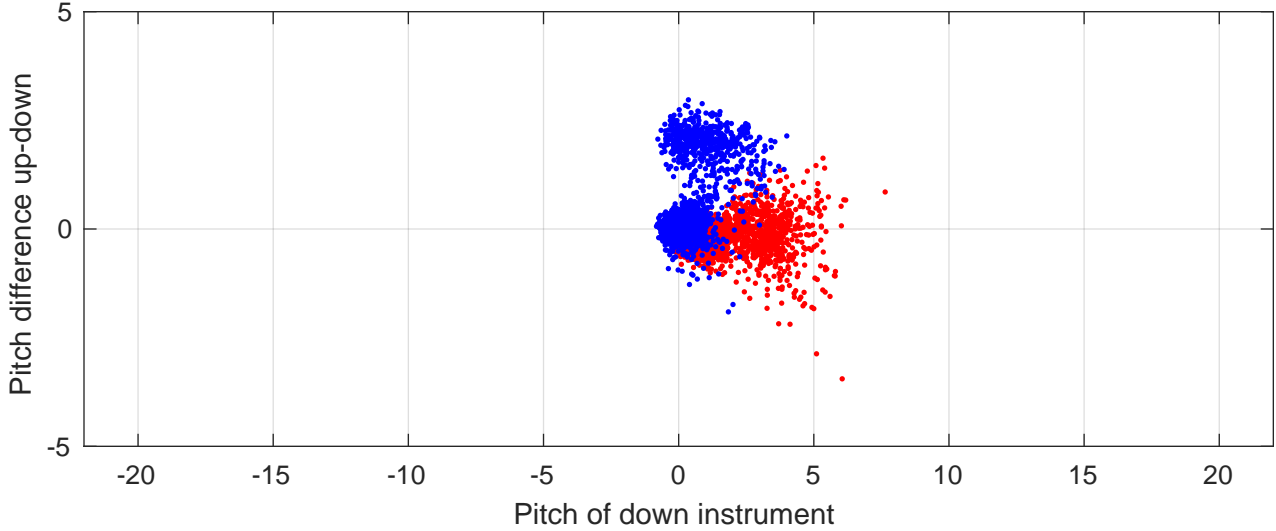

P2E station #7201 (V7) Figure 6

Heading offset : -98.9416 (r/b: down/upcast)

Pitch offset : -4.3732

Roll offset : -1.8988