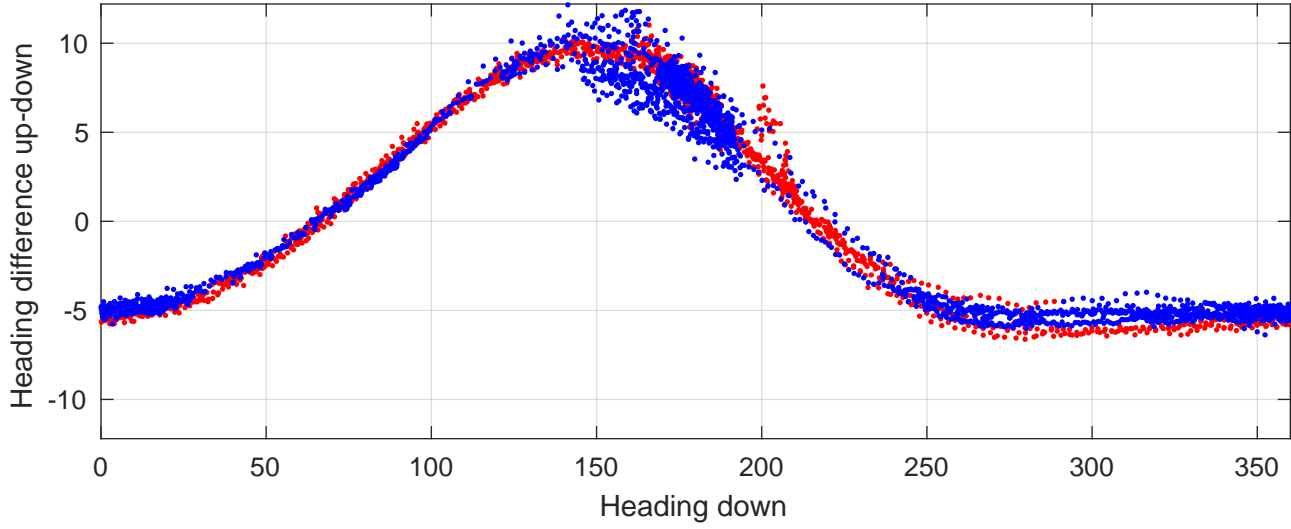

P2E station #7301 (V7) Figure 6

Heading offset : -99.1734 (r/b: down/upcast)

Pitch offset : -3.0586

Roll offset : -4.0076