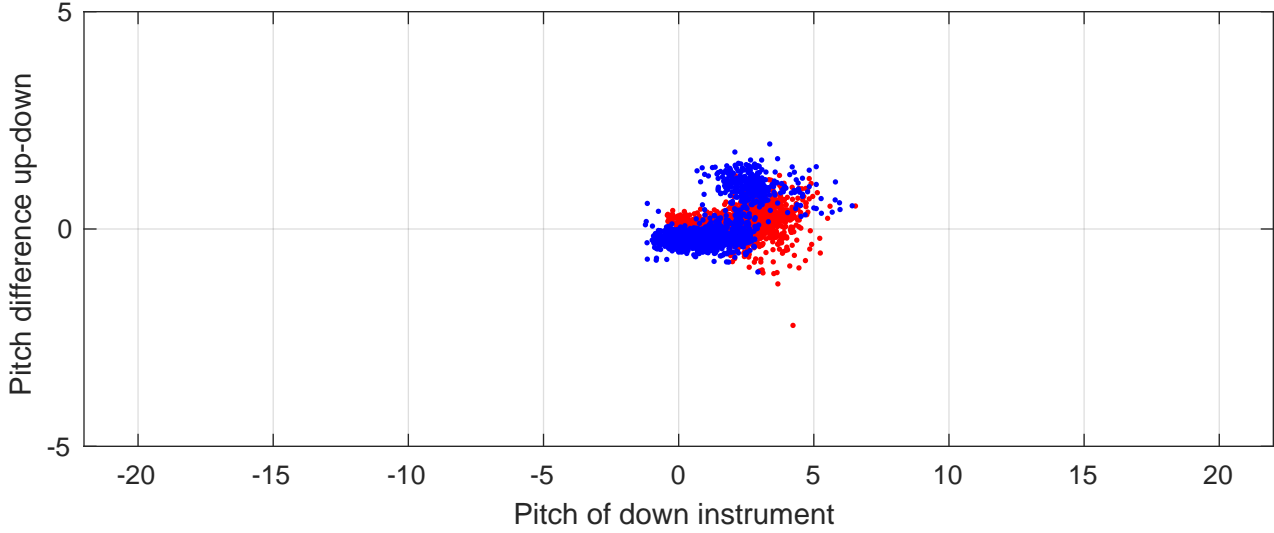

P2E station #7301 (V7) Figure 6

Heading offset : -99.1734 (r/b: down/upcast)

Pitch offset : -3.0586

Roll offset : -4.0076