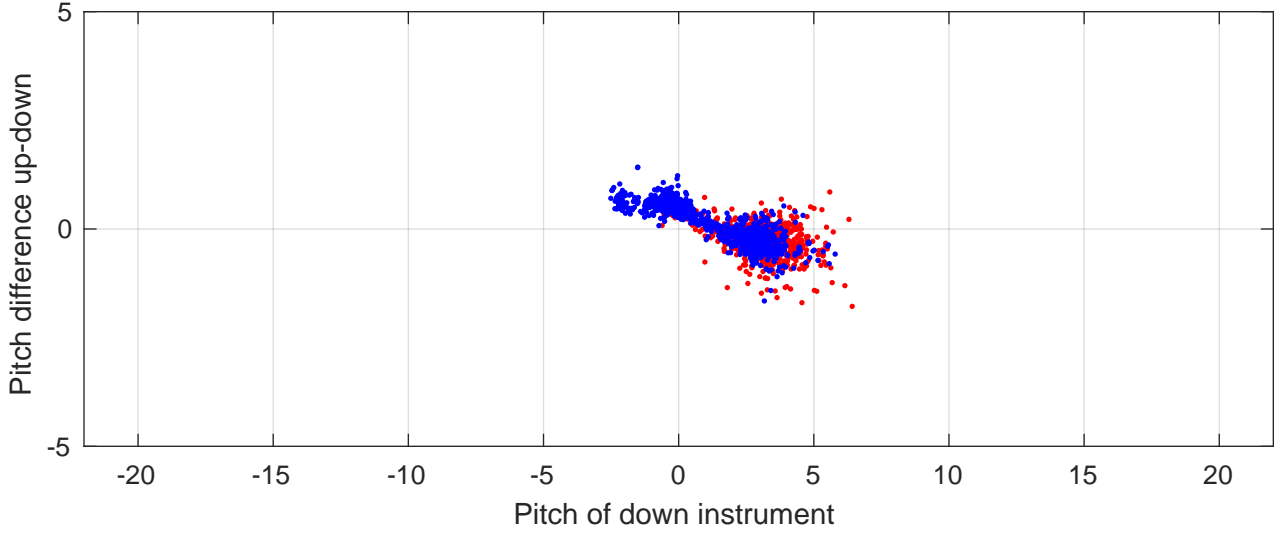

# P2E station #7401 (V7) Figure 6

Heading offset : -99.6763 (r/b: down/upcast)

Pitch offset : -2.5277

Roll offset : -3.1931