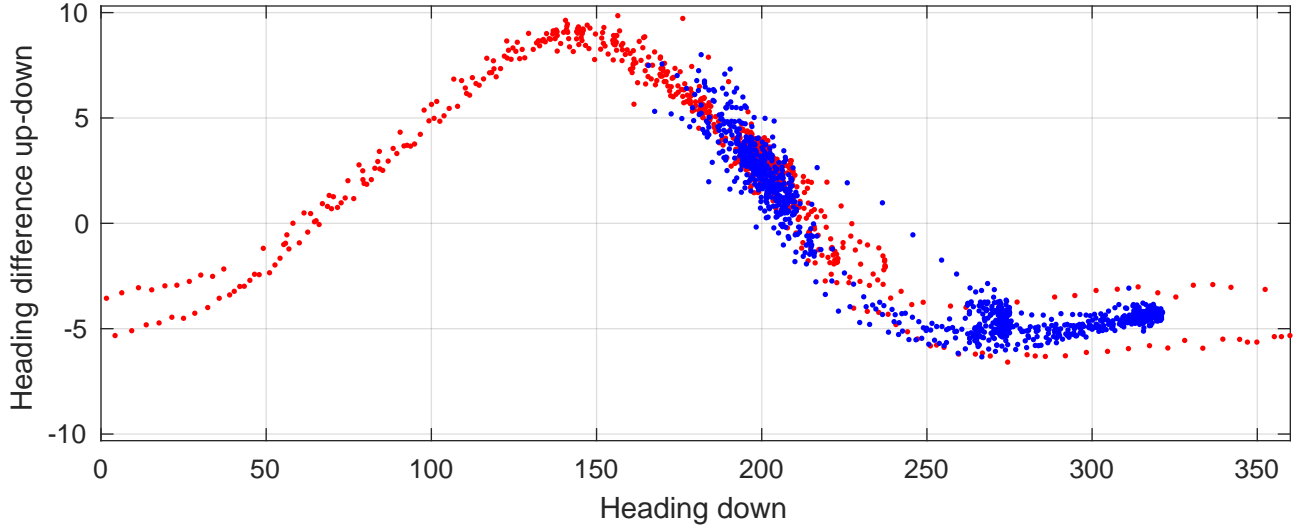

# P2E station #7401 (V7) Figure 6

Heading offset : -99.6763 (r/b: down/upcast)

Pitch offset : -2.5277

Roll offset : -3.1931