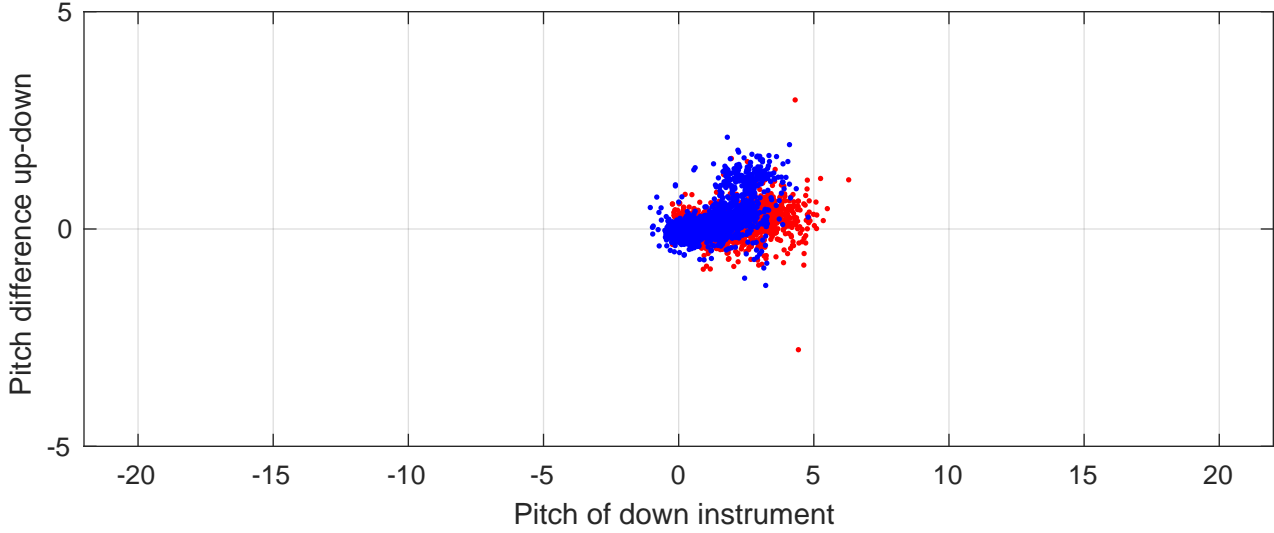

P2E station #7402 (V7) Figure 6

Heading offset : -98.8792 (r/b: down/upcast)

Pitch offset : -2.9876

Roll offset : -4.2396