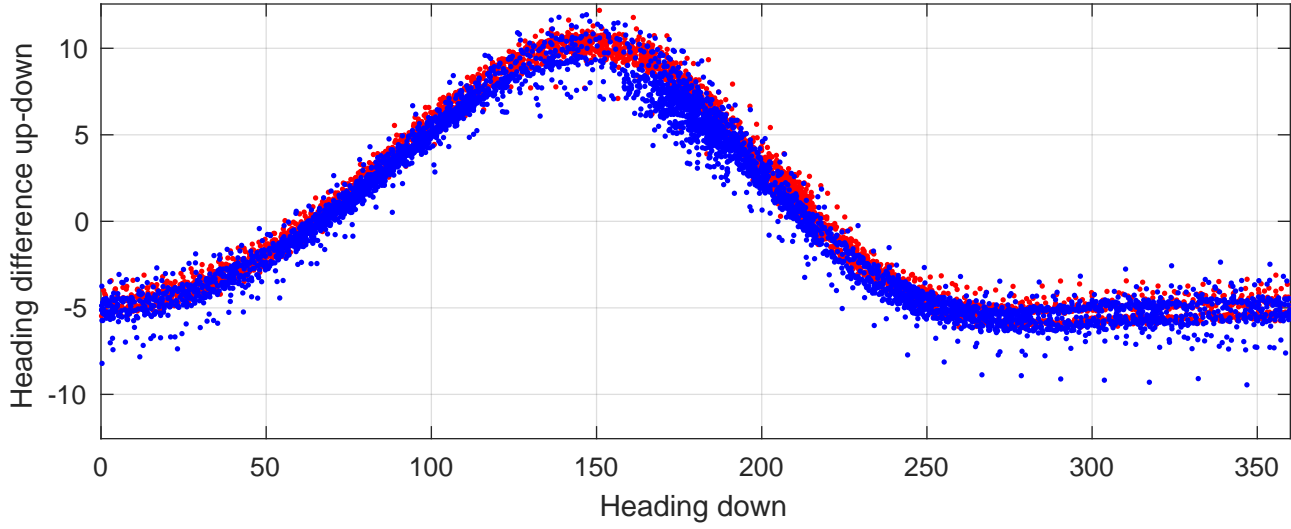

P2E station #7402 (V7) Figure 6

Heading offset : -98.8792 (r/b: down/upcast)

Pitch offset : -2.9876

Roll offset : -4.2396