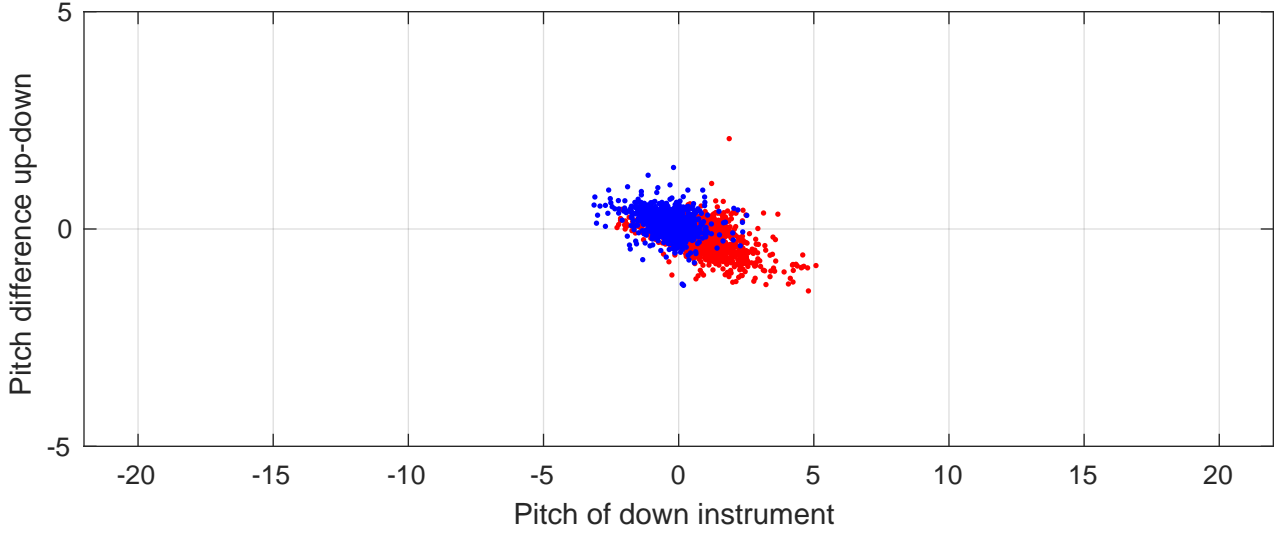

P2E station #7501 (V7) Figure 6

Heading offset : -98.9927 (r/b: down/upcast)

Pitch offset : -1.9105

Roll offset : -2.6956