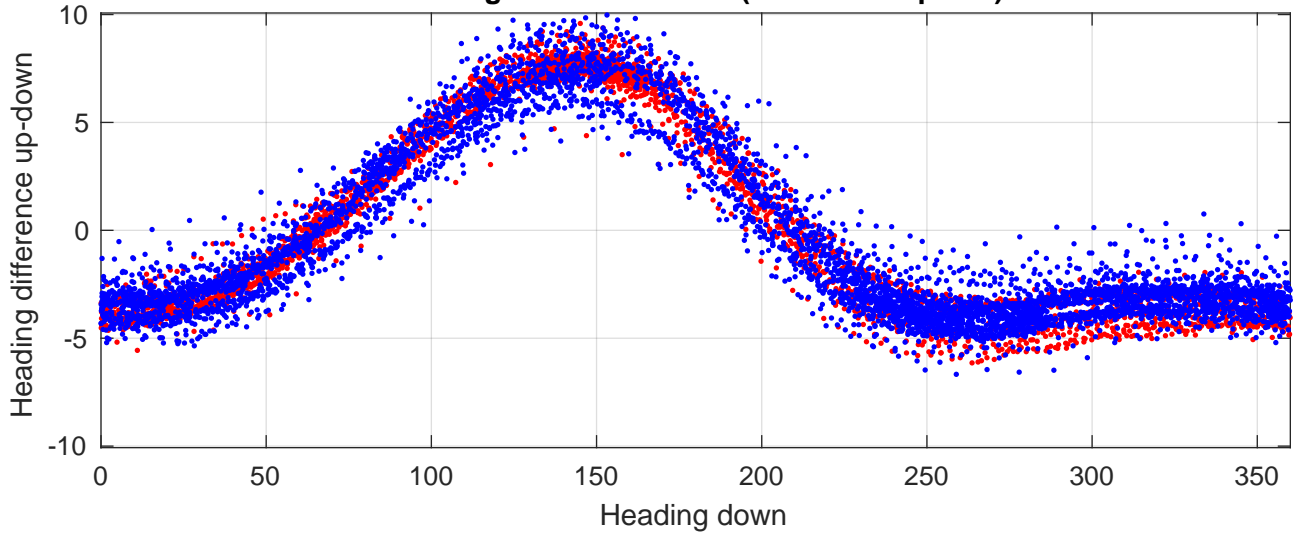

P2E station #7501 (V7) Figure 6

Heading offset : -98.9927 (r/b: down/upcast)

Pitch offset : -1.9105

Roll offset : -2.6956