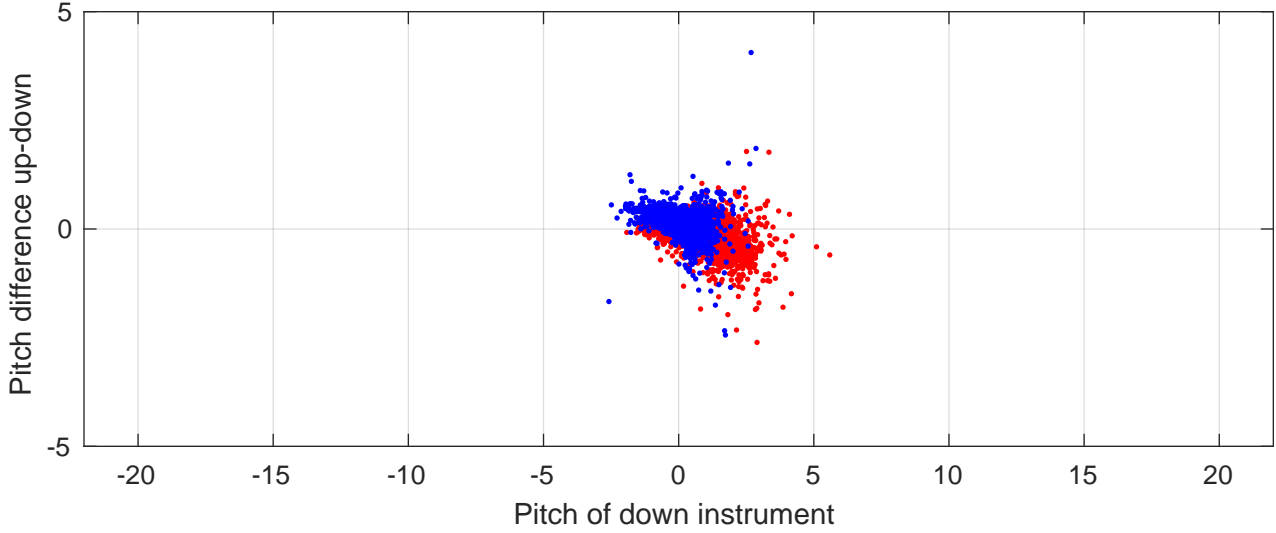

P2E station #7601 (V7) Figure 6

Heading offset : -98.6333 (r/b: down/upcast)

Pitch offset : -1.9982

Roll offset : -2.6482