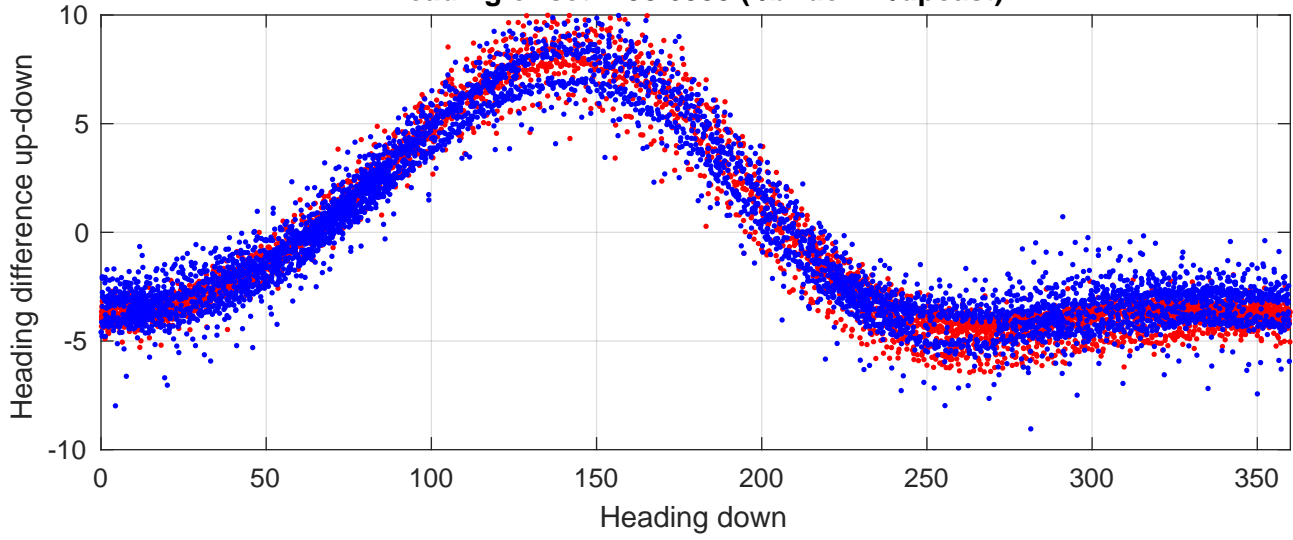

P2E station #7601 (V7) Figure 6

Heading offset : -98.6333 (r/b: down/upcast)

Pitch offset : -1.9982

Roll offset : -2.6482