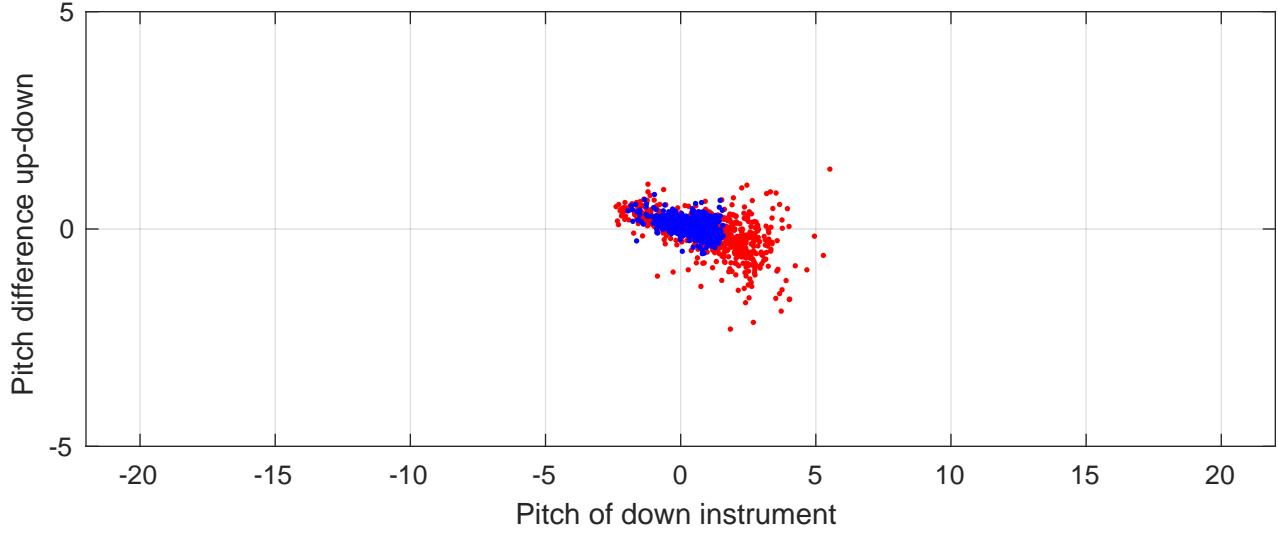

P2E station #7701 (V7) Figure 6

Heading offset : -98.3501 (r/b: down/upcast)

Pitch offset : -2.2869

Roll offset : -2.9288