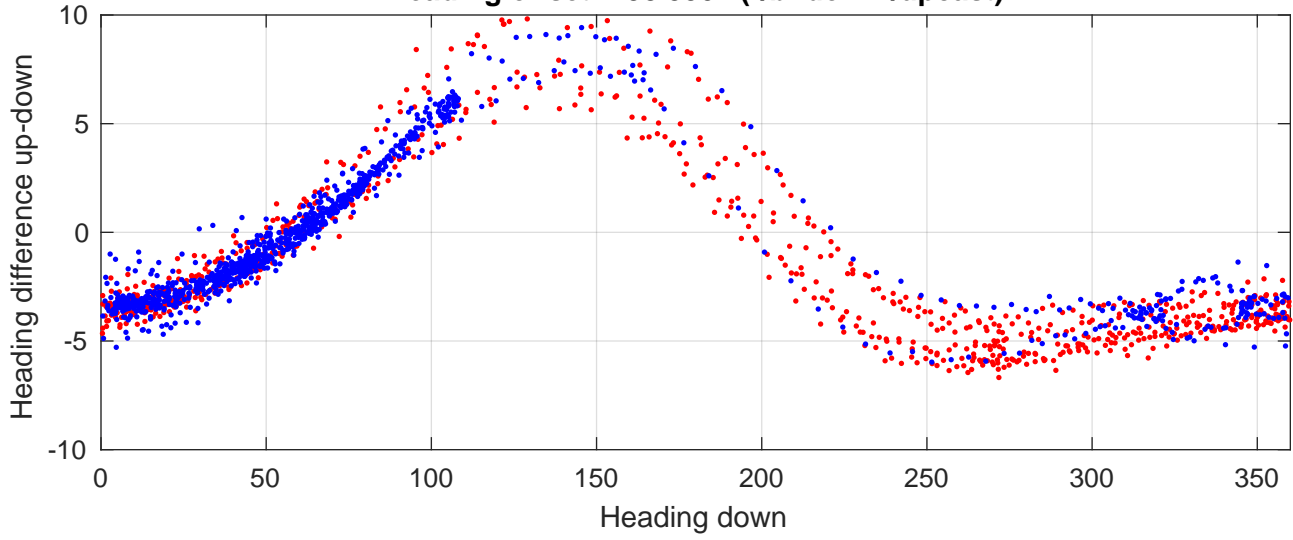

P2E station #7701 (V7) Figure 6

Heading offset : -98.3501 (r/b: down/upcast)

Pitch offset : -2.2869

Roll offset : -2.9288