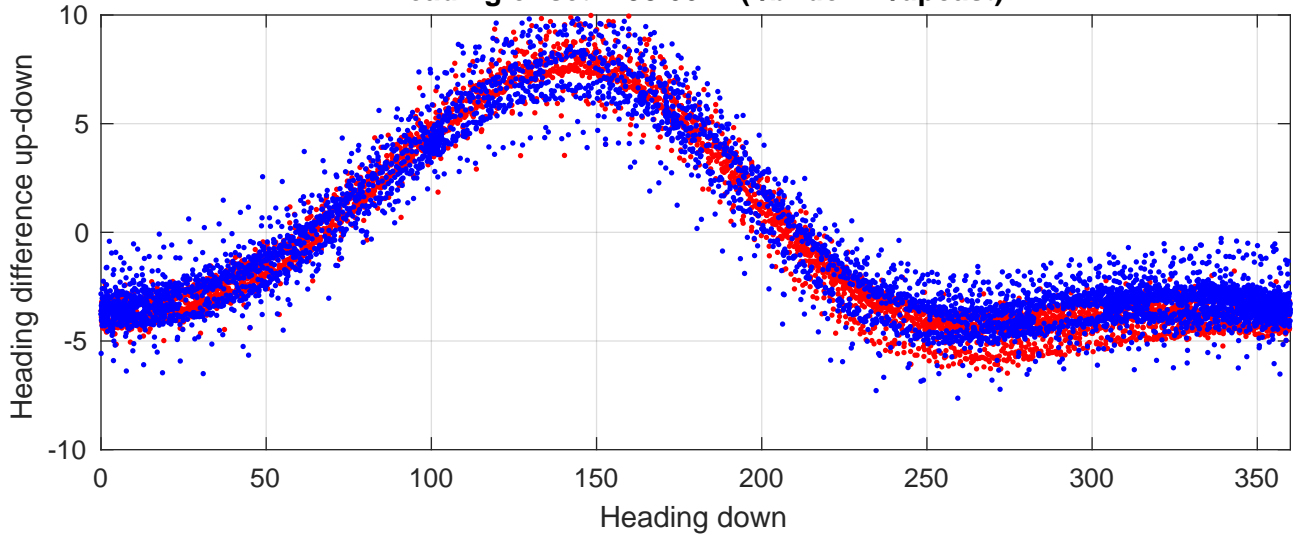

P2E station #7702 (V7) Figure 6

Heading offset : -98.6614 (r/b: down/upcast)

Pitch offset : -1.975

Roll offset : -2.7155