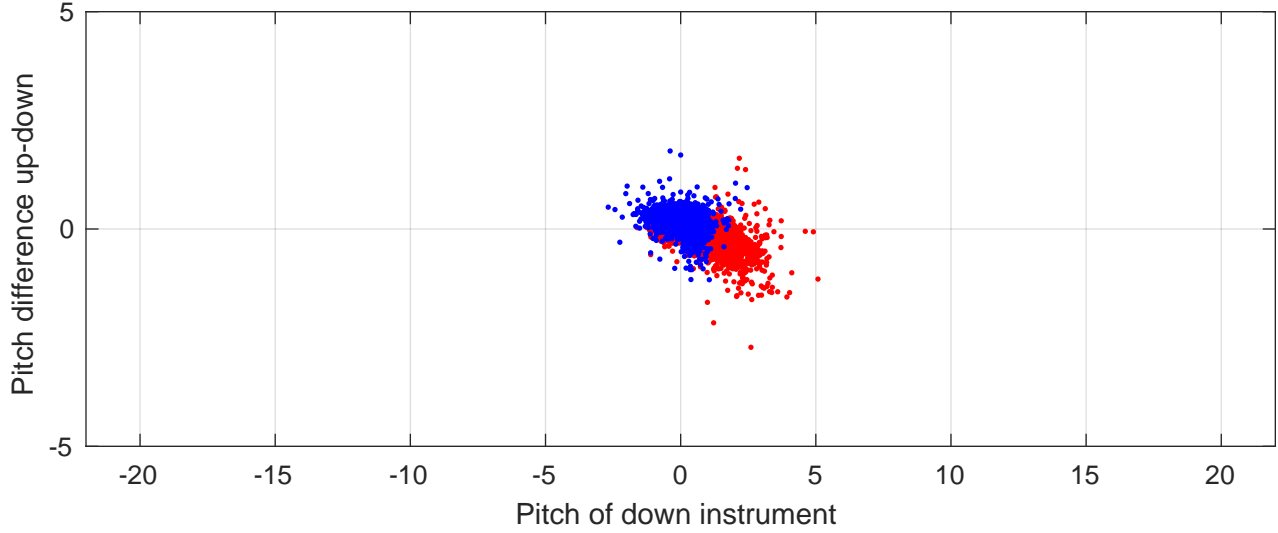

P2E station #7702 (V7) Figure 6

Heading offset : -98.6614 (r/b: down/upcast)

Pitch offset : -1.975

Roll offset : -2.7155