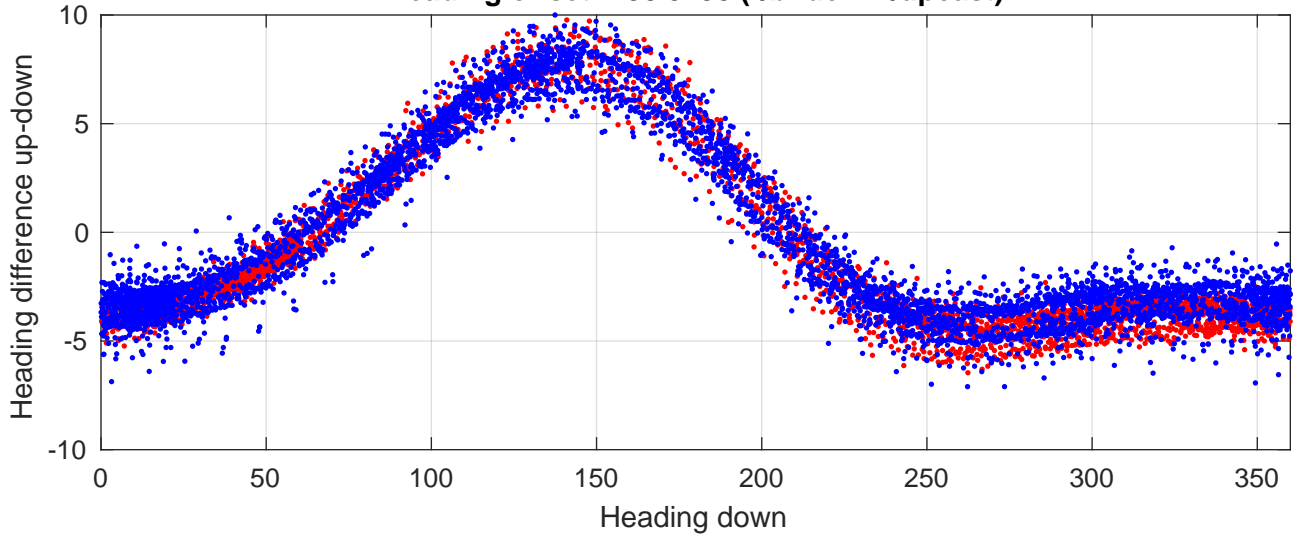

# P2E station #7801 (V7) Figure 6

Heading offset : -98.5498 (r/b: down/upcast)

Pitch offset : -1.9618

Roll offset : -2.6964