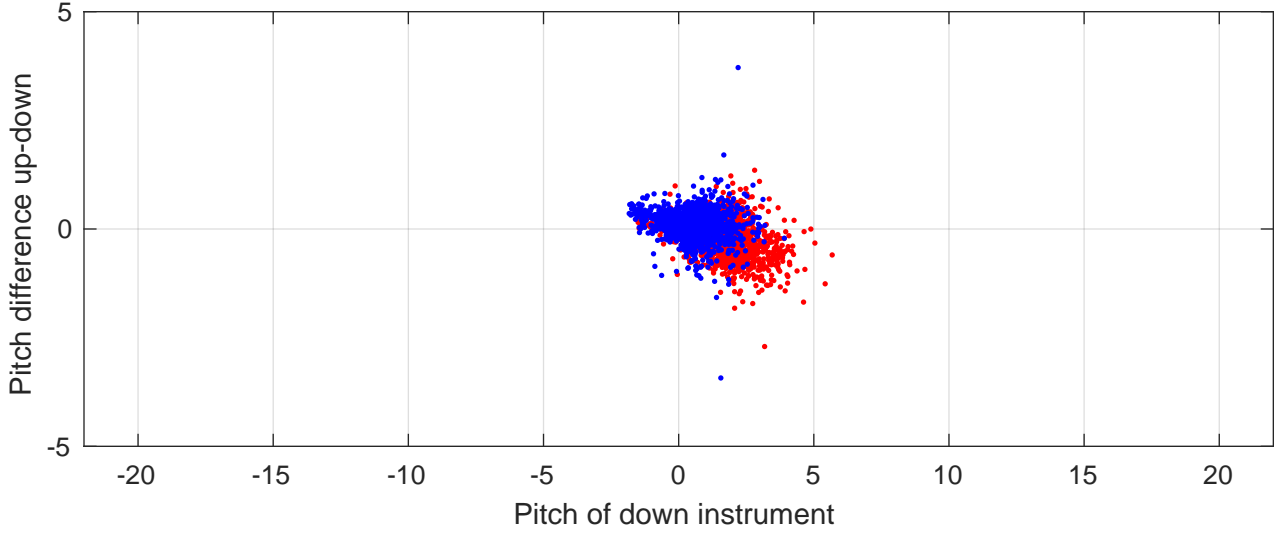

# P2E station #7801 (V7) Figure 6

Heading offset : -98.5498 (r/b: down/upcast)

Pitch offset : -1.9618

Roll offset : -2.6964