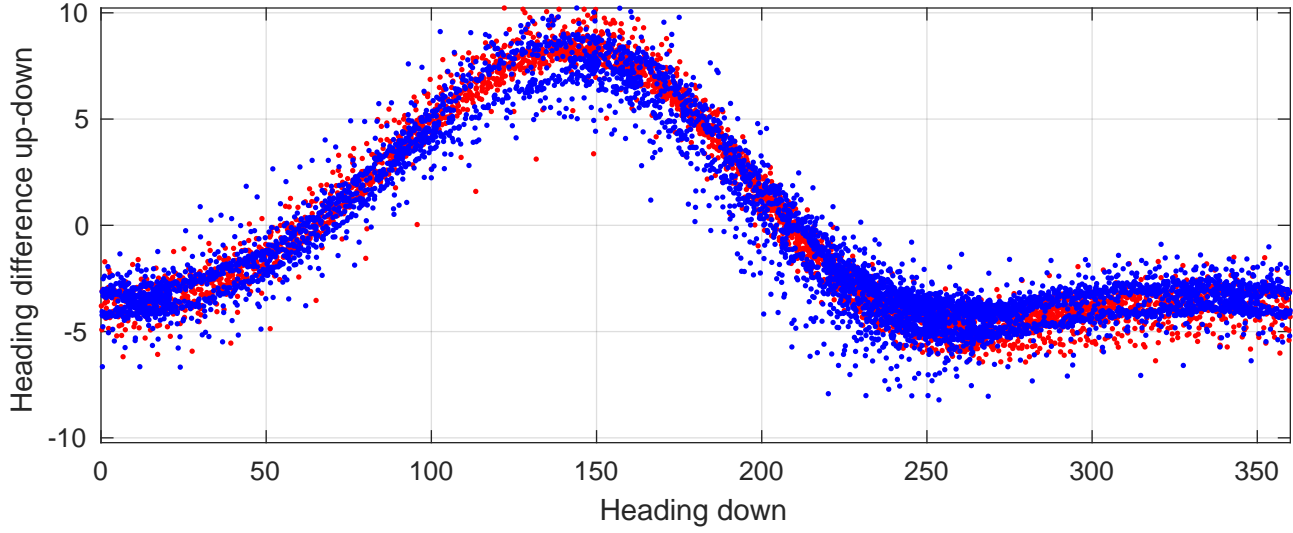

P2E station #7901 (V7) Figure 6

Heading offset : -98.5931 (r/b: down/upcast)

Pitch offset : -1.9629

Roll offset : -2.645