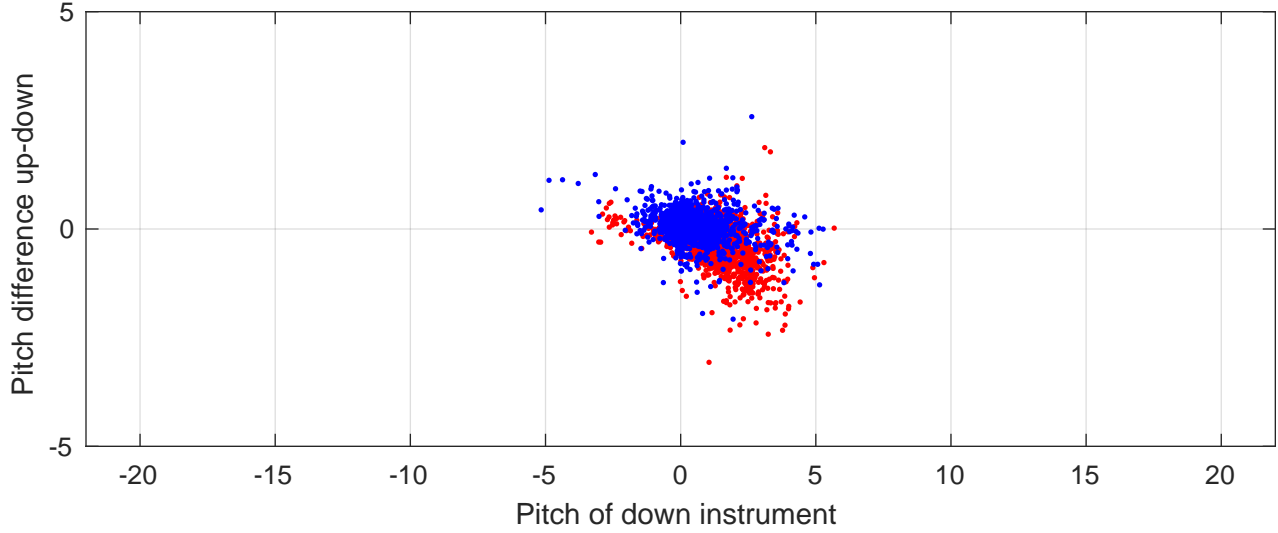

P2E station #7901 (V7) Figure 6

Heading offset : -98.5931 (r/b: down/upcast)

Pitch offset : -1.9629

Roll offset : -2.645