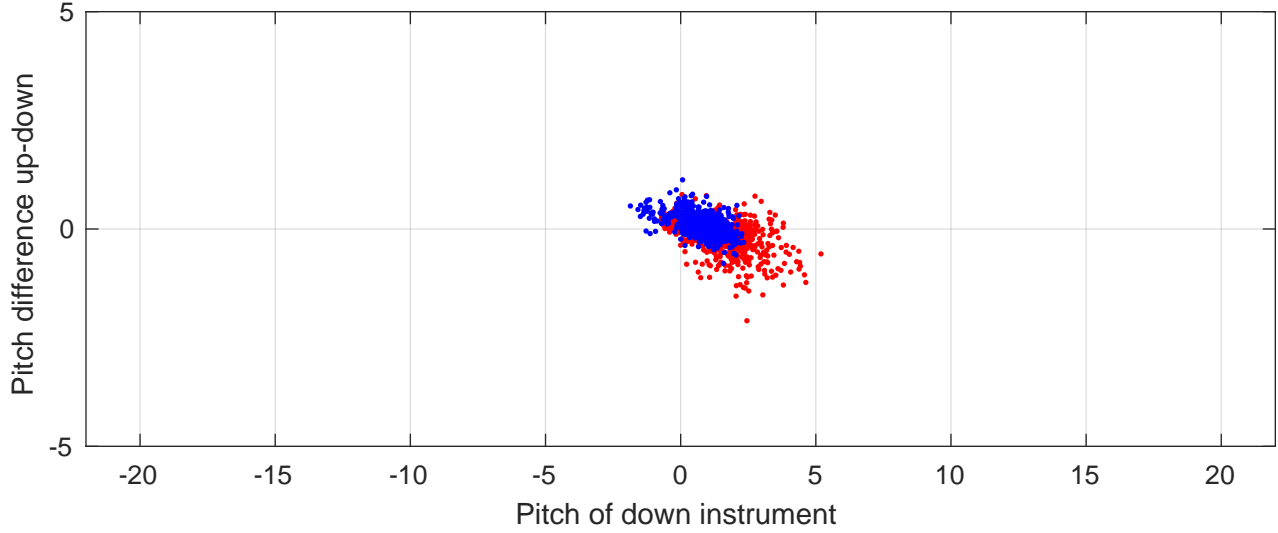

P2E station #8001 (V7) Figure 6

Heading offset : -98.2213 (r/b: down/upcast)

Pitch offset : -2.421

Roll offset : -2.8592