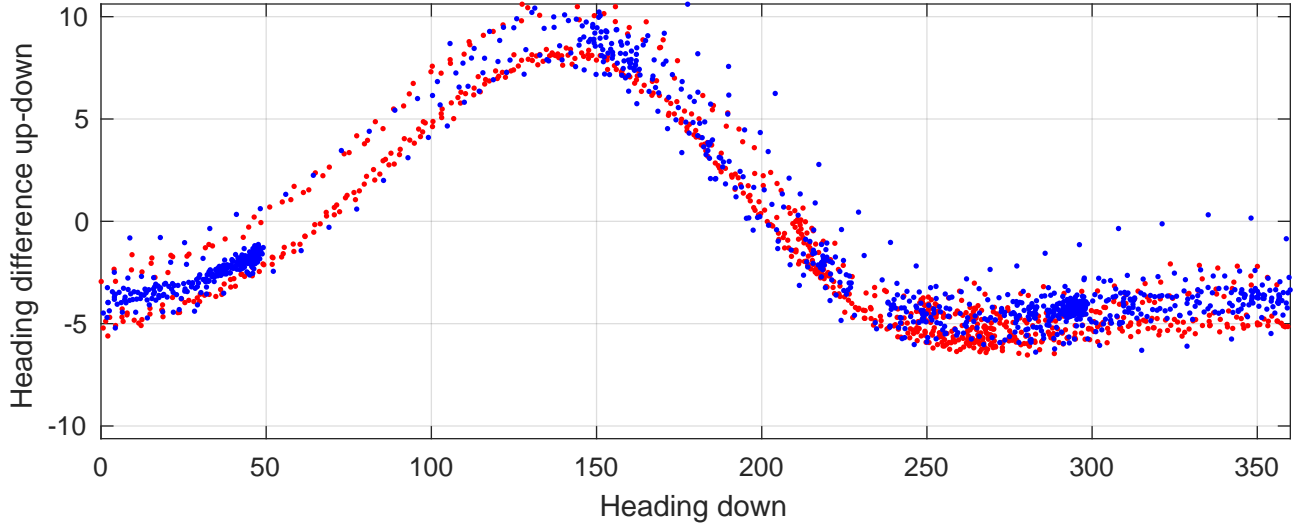

P2E station #8001 (V7) Figure 6

Heading offset : -98.2213 (r/b: down/upcast)

Pitch offset : -2.421

Roll offset : -2.8592