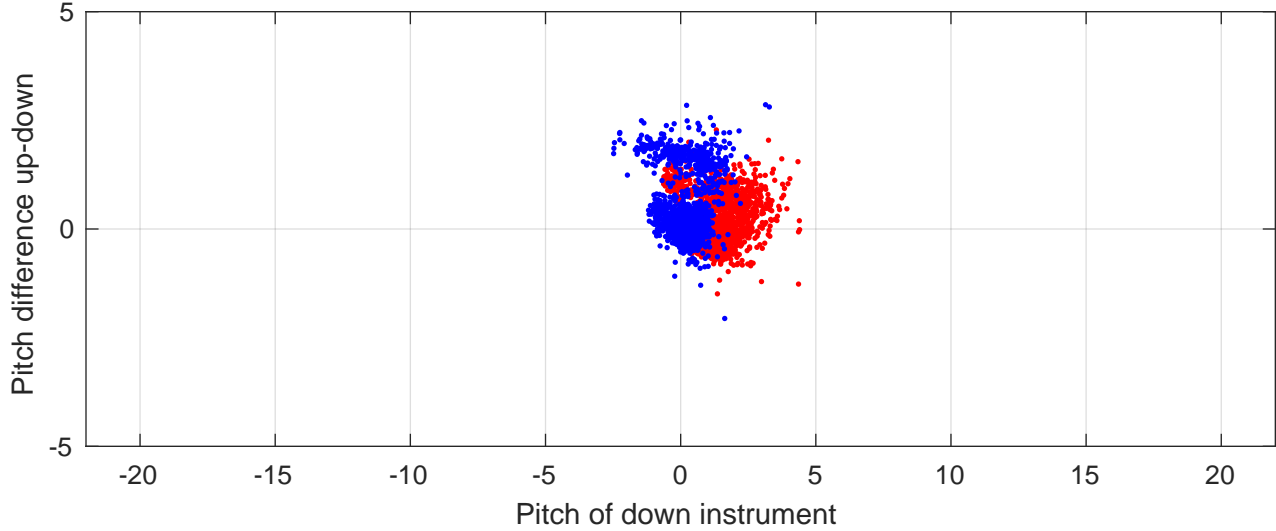

P2E station #8002 (V7) Figure 6

Heading offset : -98.796 (r/b: down/upcast)

Pitch offset : -3.3266

Roll offset : -2.7777