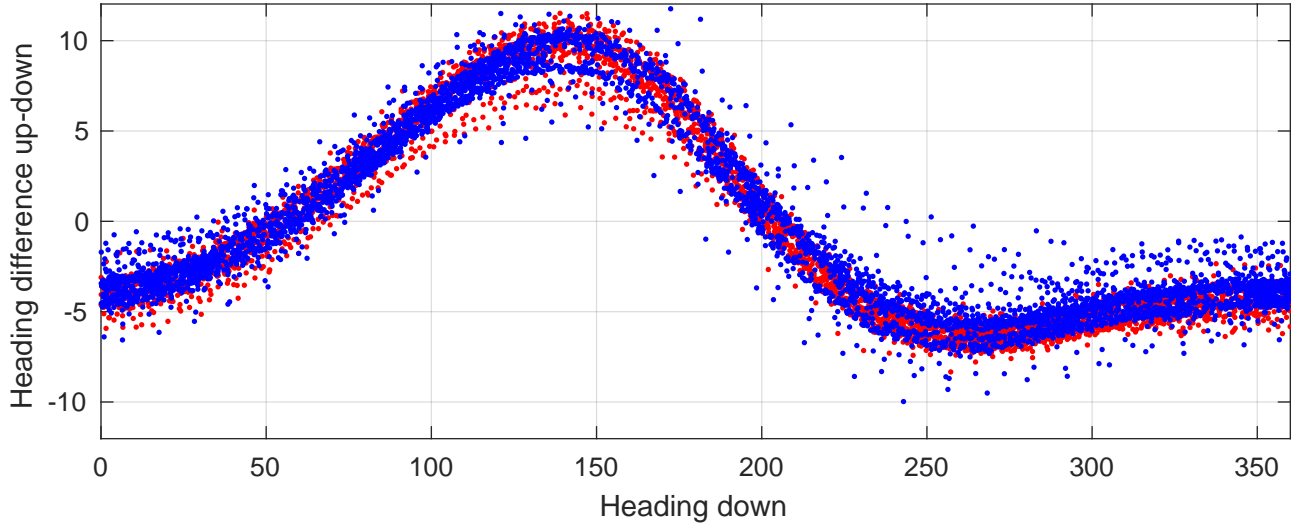

P2E station #8002 (V7) Figure 6

Heading offset : -98.796 (r/b: down/upcast)

Pitch offset : -3.3266

Roll offset : -2.7777