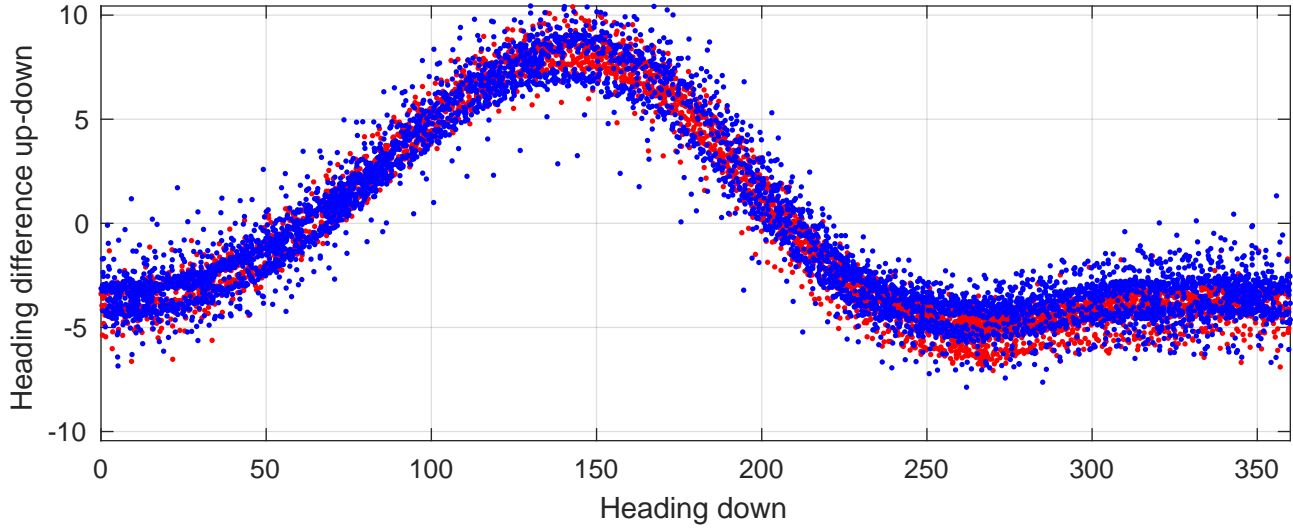

# P2E station #8101 (V7) Figure 6

Heading offset : -98.6606 (r/b: down/upcast)

Pitch offset : -2.0316

Roll offset : -2.6858