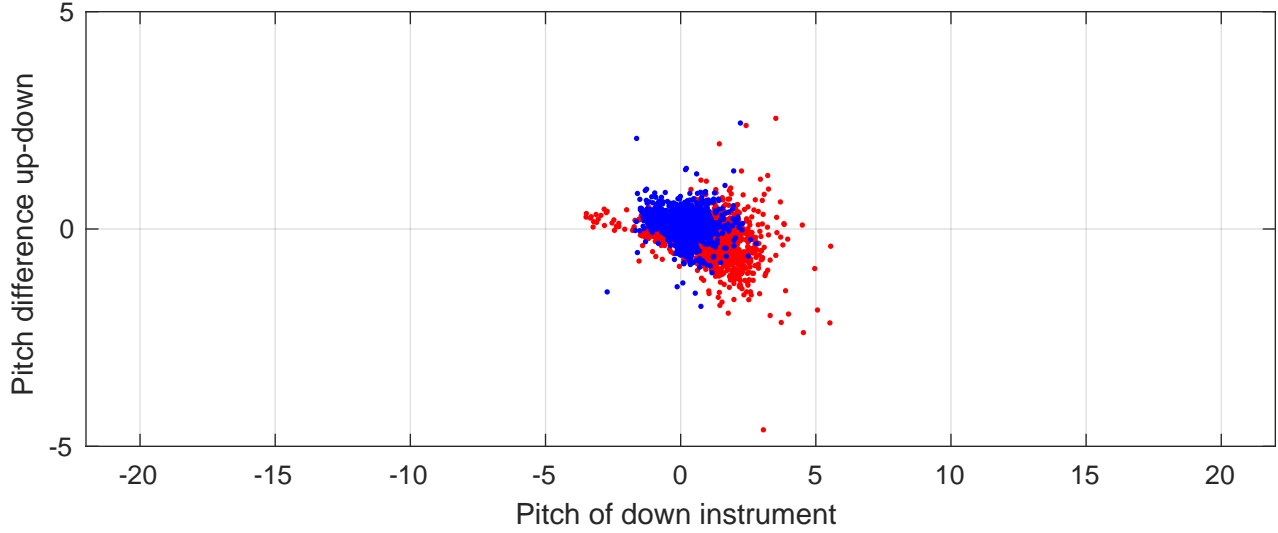

# P2E station #8101 (V7) Figure 6

Heading offset : -98.6606 (r/b: down/upcast)

Pitch offset : -2.0316

Roll offset : -2.6858