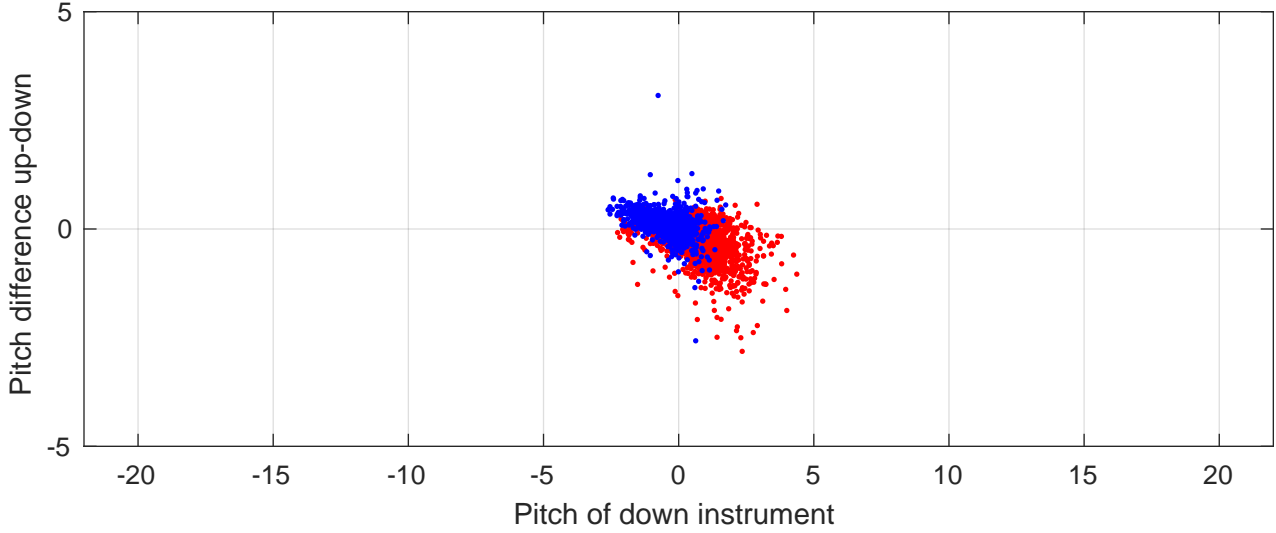

# P2E station #8201 (V7) Figure 6

Heading offset : -98.6668 (r/b: down/upcast)

Pitch offset : -1.9221

Roll offset : -2.6696