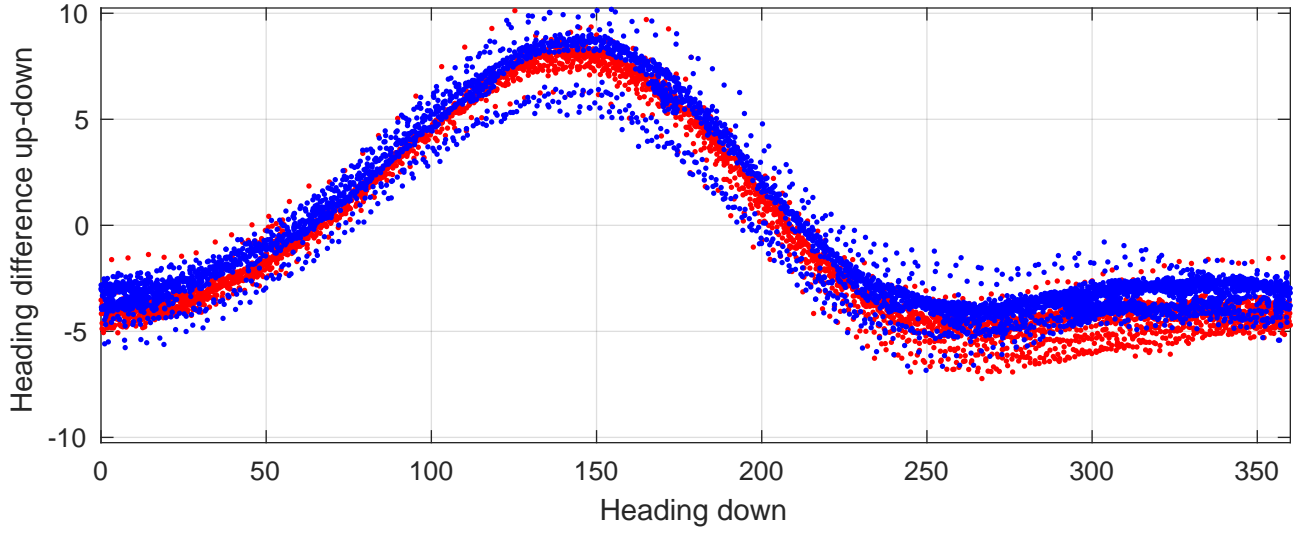

# P2E station #8201 (V7) Figure 6

Heading offset : -98.6668 (r/b: down/upcast)

Pitch offset : -1.9221

Roll offset : -2.6696