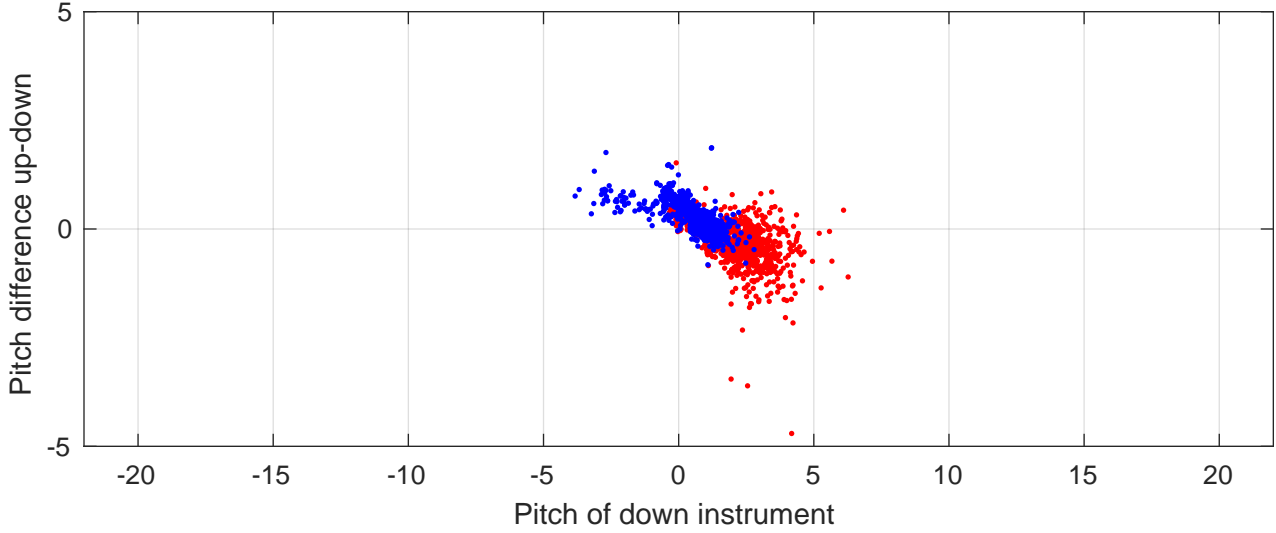

P2E station #8301 (V7) Figure 6

Heading offset : -97.9469 (r/b: down/upcast)

Pitch offset : -2.6057

Roll offset : -3.0038