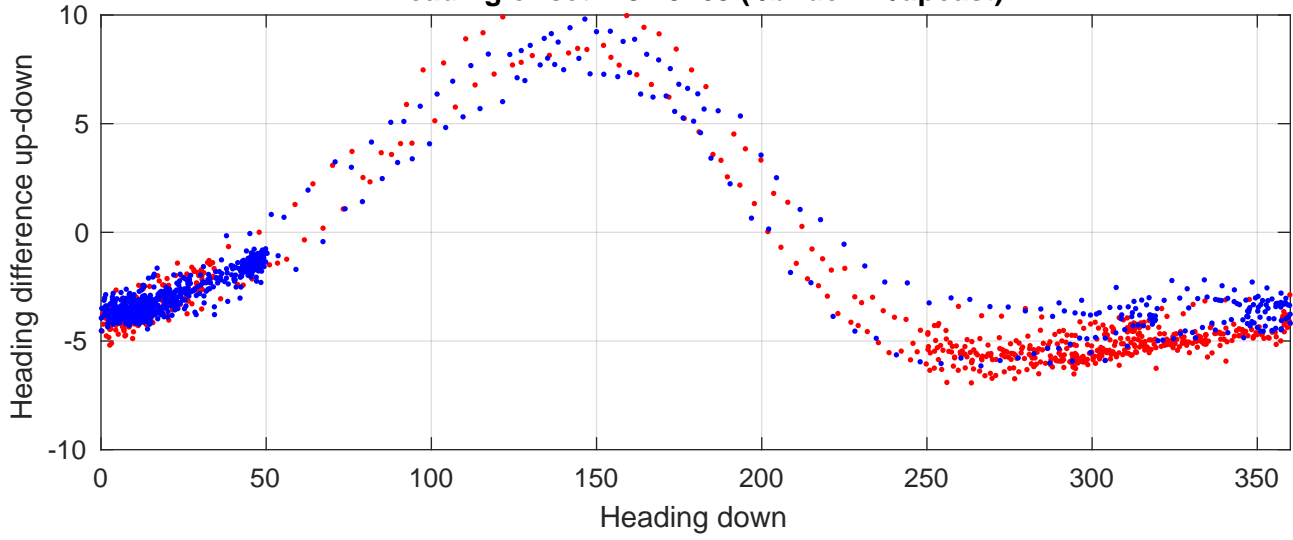

P2E station #8301 (V7) Figure 6

Heading offset : -97.9469 (r/b: down/upcast)

Pitch offset : -2.6057

Roll offset : -3.0038