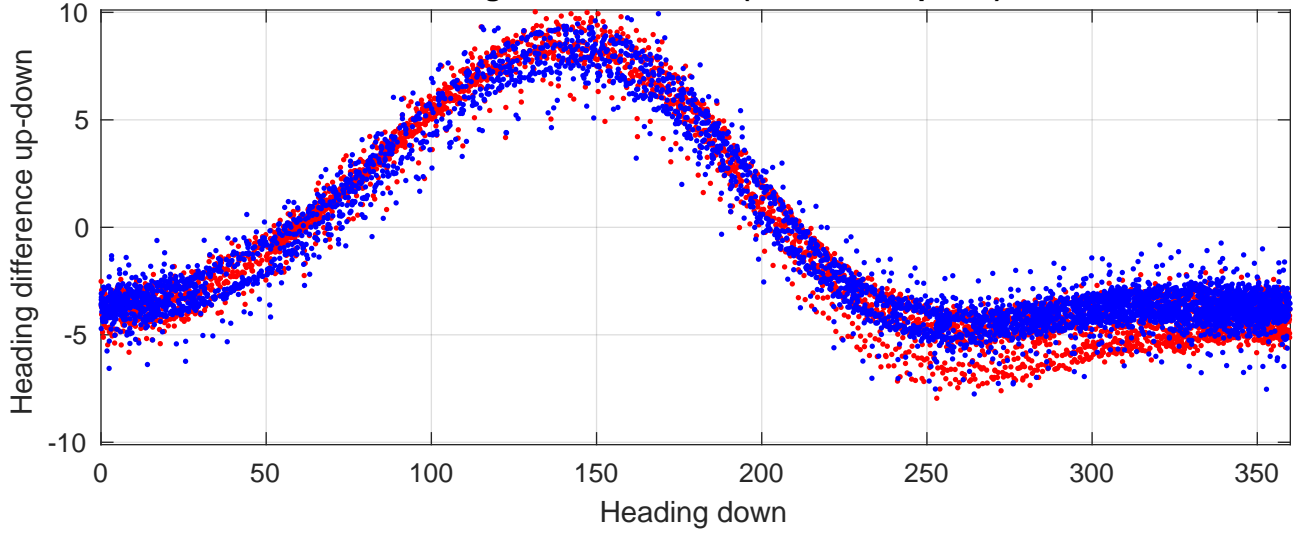

P2E station #8302 (V7) Figure 6

Heading offset : -98.5524 (r/b: down/upcast)

Pitch offset : -2.0862

Roll offset : -2.6779