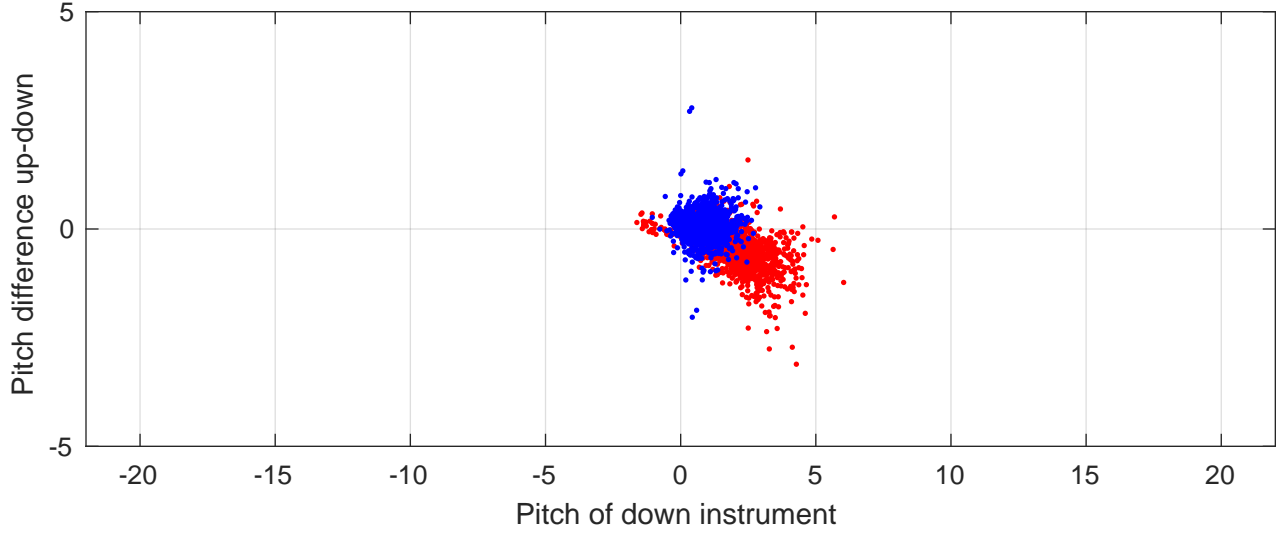

P2E station #8302 (V7) Figure 6

Heading offset : -98.5524 (r/b: down/upcast)

Pitch offset : -2.0862

Roll offset : -2.6779