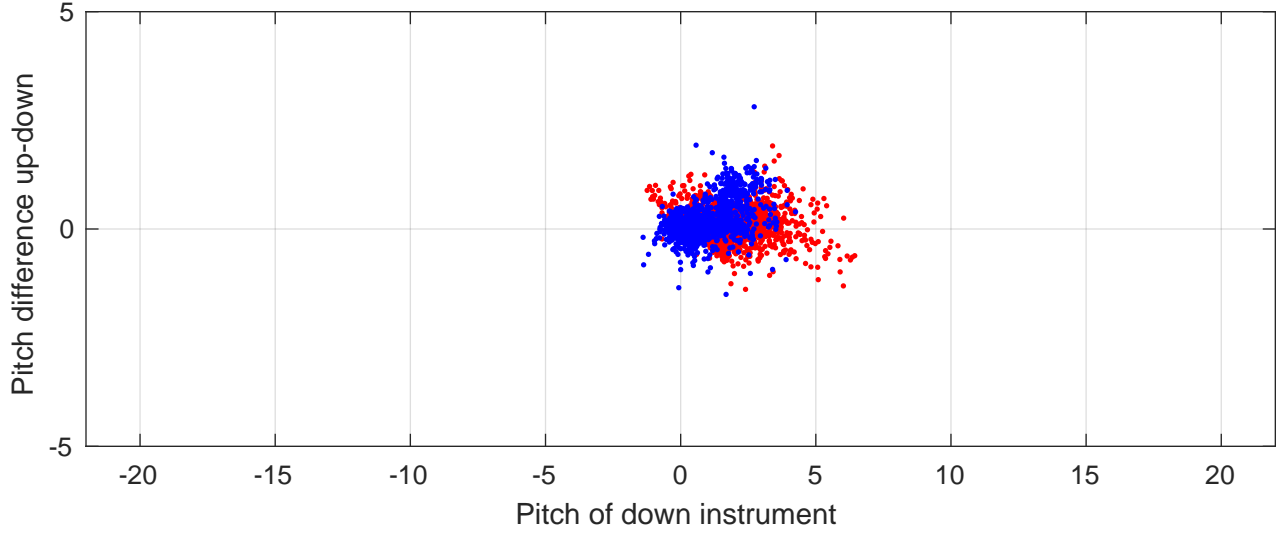

# P2E station #8401 (V7) Figure 6

Heading offset : -98.9087 (r/b: down/upcast)

Pitch offset : -2.6049

Roll offset : -3.8717