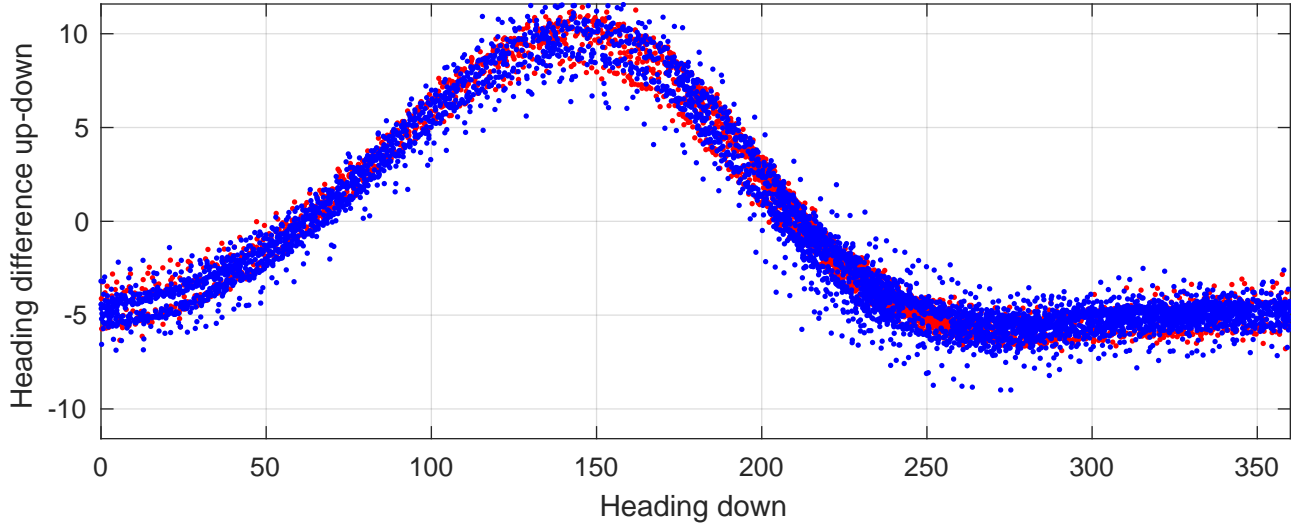

# P2E station #8401 (V7) Figure 6

Heading offset : -98.9087 (r/b: down/upcast)

Pitch offset : -2.6049

Roll offset : -3.8717