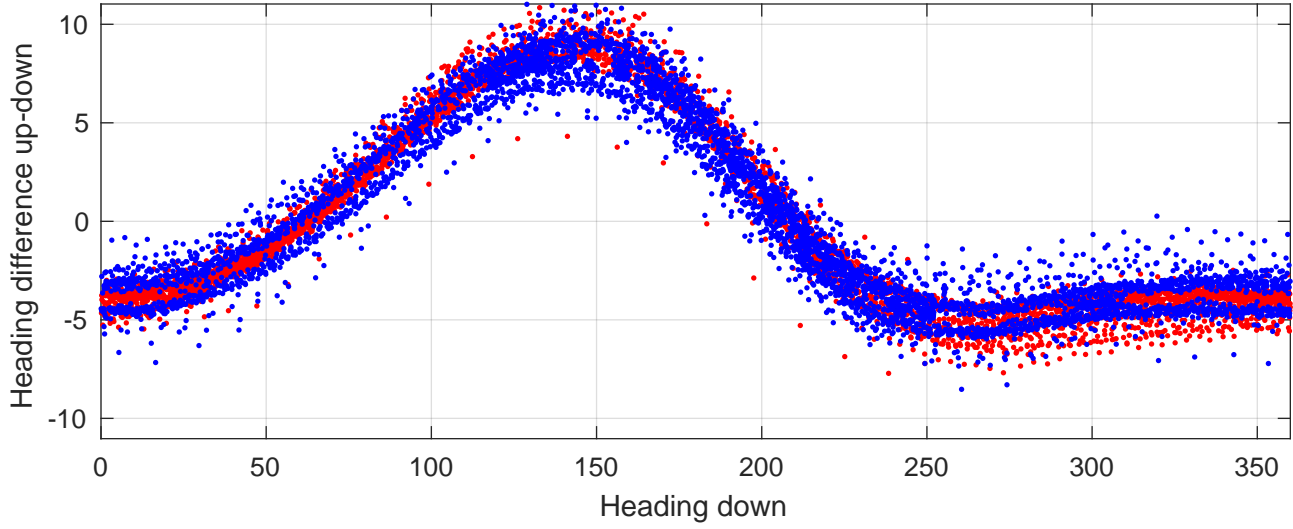

# P2E station #8501 (V7) Figure 6

Heading offset : -98.8655 (r/b: down/upcast)

Pitch offset : -1.9606

Roll offset : -2.6763