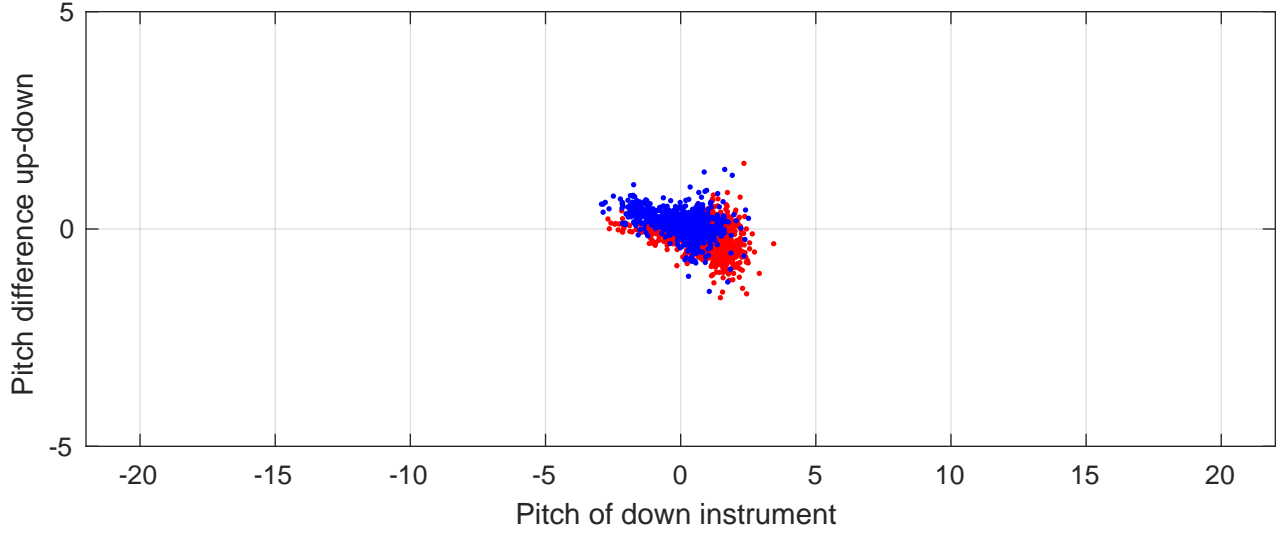

# P2E station #8501 (V7) Figure 6

Heading offset : -98.8655 (r/b: down/upcast)

Pitch offset : -1.9606

Roll offset : -2.6763